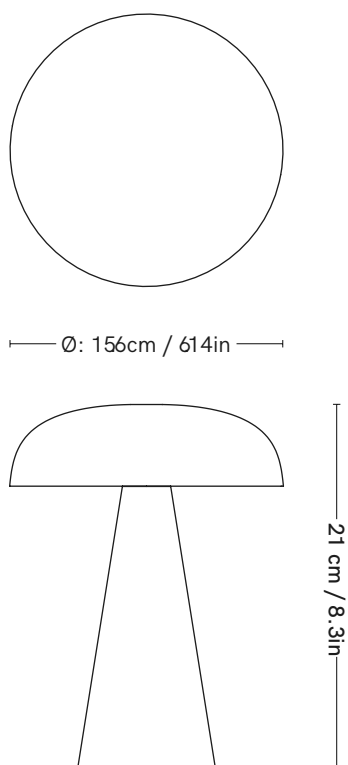

## Como SC53

**PRODUCT NAME**
**Como SC53**
**DIMENSIONS**
**H: 21cm, Ø: 16cm**
**CONTROL**
**Dimmer (3 Levels 40%-70%-100%)**
**BRAND**
**AndTradition**
**MATERIAL**
**Aluminium, ABS**
**GENERAL LEAD TIME**
**2 to 3 weeks**
**DESIGNER**
**Space Copenhagen**
**FINISHES**
**Bronzed Brass**
**CUSTOMISABLE**
**No**
**CATEGORY**
**Portable Lamp <sup>INDOOR</sup>**
**LIGHT SOURCE & VOLTAGE**
**1W LED Light Bulb**
**PACKING DIMENSIONS**
**H: 28.5 x 21 x 21cm**
**CERTIFICATIONS**
**IP44, Class III**

### Additional Info

Battery:  
Li-Ion battery 18650, 2600 mAh, 3.7V

Light source performance & quality:  
- Light output: 100 lumen  
- CRI: >85  
- Colour temperature (Kelvin): 2700K

Approximate LED life-time: 20.000 hours.