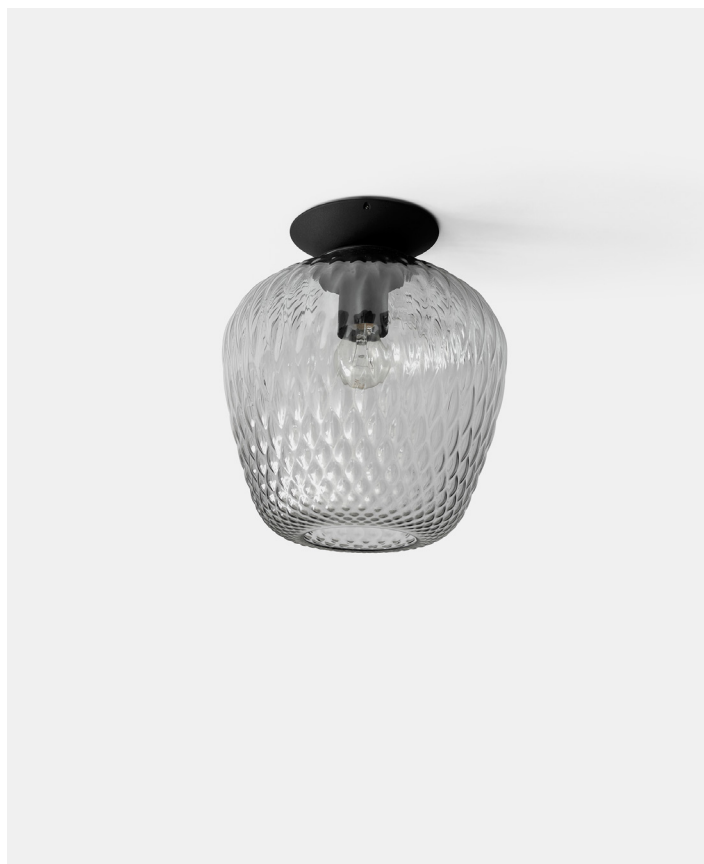

Blown SW3/SW4/SW5

PRODUCT NAME

Blown SW3/SW4/SW5

BRAND

AndTradition

DESIGNER

Samuel Wilkinson

CATEGORY

Pendant/Ceiling Lamp ^{INDOOR}

DIMENSIONS

SW5 - Ø 34cm, H: 28cm

SW4 - Ø 23cm, H: 23cm

SW3 - Ø 28cm, H: 28cm

MATERIAL

Mouth-Blown Glass, Metal Fitting, Fabric Cord

FINISHES

Silver Lustre

LIGHT SOURCE & VOLTAGE

SW5 - E27 Max 60 Watt

SW4 - E14 Max 60 Watt

SW3 - E27 Max 40 Watt

220-240V - 50Hz

GENERAL LEAD TIME

2 to 3 weeks

Additional Info

Bulb is not included.
Canopy is included for pendants.