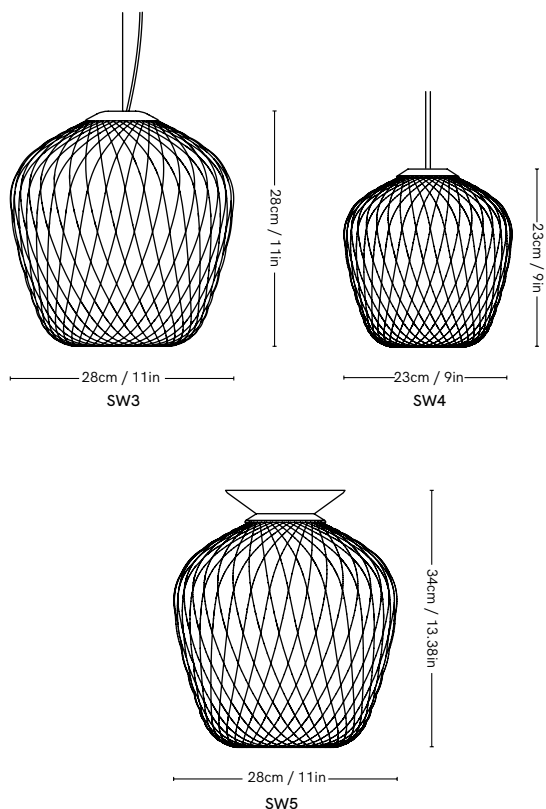

Pendant/Ceiling Lamp ^{INDOOR}

DIMENSIONS

SW5 - Ø 34cm, H: 28cm

SW4 - Ø 23cm, H: 23cm

SW3 - Ø 28cm, H: 28cm

MATERIAL

Mouth-Blown Glass, Metal Fitting, Fabric Cord

FINISHES

Silver Lustre

LIGHT SOURCE & VOLTAGE

SW5 - E27 Max 60 Watt

SW4 - E14 Max 60 Watt

SW3 - E27 Max 40 Watt

220-240V - 50Hz

GENERAL LEAD TIME

2 to 3 weeks

CUSTOMISABLE

No

PACKING DIMENSIONS

SW5 - 40 x 33 x 33cm (4kg)

SW4 - 30 x 25 x 25cm (3kg)

SW3 - 40 x 32 x 32cm (4.3kg)

CERTIFICATIONS

CE, IP20, Class II