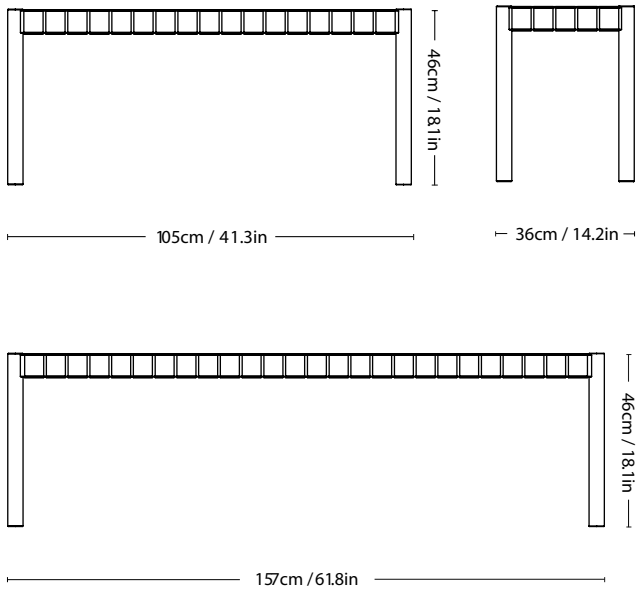

Betty TK4 / TK5

PRODUCT NAME
Betty TK4 / TK5

BRAND
AndTradition

DESIGNER
Thau & Kallio

CATEGORY
Bench INDOOR

DIMENSIONS
TK4 - H: 46cm, L: 105cm, D: 36cm
TK5 - H: 46cm, L: 157cm, D: 36cm

MATERIAL
Lacquered Solid Oak, Linen Webbing

FINISHES

Black
w/ Natural
Webbing

Smoked
w/ Natural
Webbing

Oak
w/ Natural
Webbing

Black
w/ Black
Webbing

GENERAL LEAD TIME
2 to 3 weeks

CUSTOMISABLE
No

PACKING DIMENSIONS
H: 8 x 108/159 x 38cm (7.9/10.3kg)

CERTIFICATIONS
FSC Mix Certified Wood

Related Products