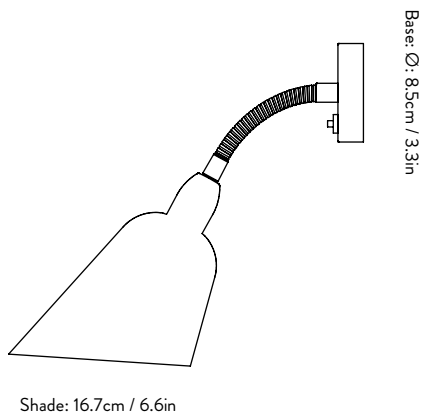

Bellevue AJ9

PRODUCT NAME

Bellevue AJ9

DIMENSIONS

H: 30cm, D: 28cm, W: 16.5cm

CONTROL

On/Off Switch on Wall Mount

BRAND

AndTradition

MATERIAL

Lacquered Brass, Steel, Aluminium, Fabric Cord

GENERAL LEAD TIME

2 to 3 weeks

DESIGNER

Arne Jacobsen

FINISHES

Black & Brass

CUSTOMISABLE

No

CATEGORY

Wall Lamp INDOOR

LIGHT SOURCE & VOLTAGE

E14 Max 25 Watt - 220-240V - 50Hz

PACKING DIMENSIONS

27 x 50 x 21cm (2kg)

CERTIFICATIONS

CE, IP20, Class II

Related Products