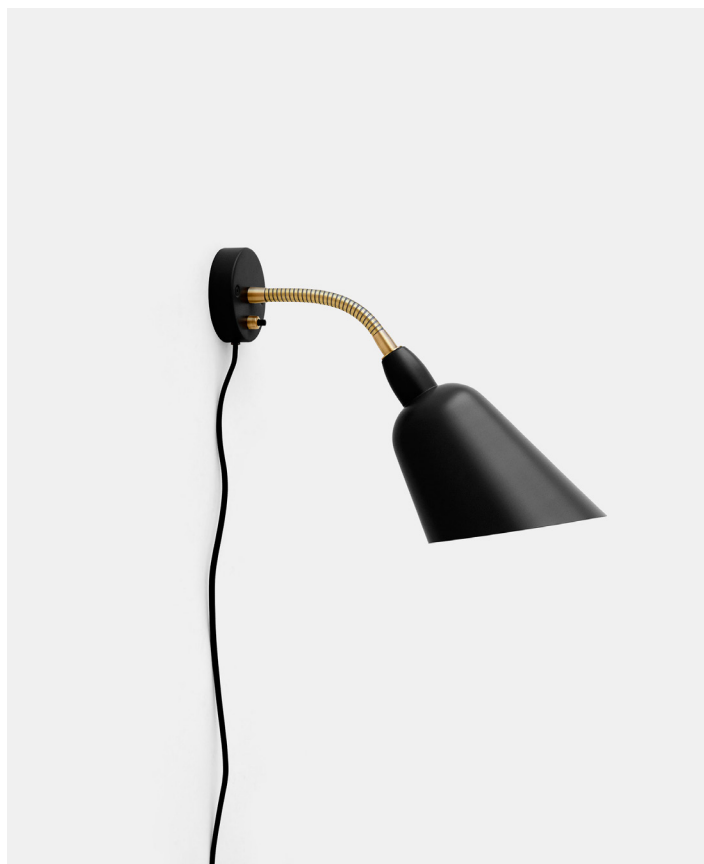

Bellevue AJ9

PRODUCT NAME

Bellevue AJ9

DIMENSIONS

H: 30cm, D: 28cm, W: 16.5cm

CONTROL

On/Off Switch on Wall Mount

BRAND

AndTradition

MATERIAL

Lacquered Brass, Steel, Aluminium, Fabric Cord

GENERAL LEAD TIME

2 to 3 weeks

DESIGNER

Arne Jacobsen

FINISHES

Black & Brass

CUSTOMISABLE

No

CATEGORY

Wall Lamp INDOOR

LIGHT SOURCE & VOLTAGE

E14 Max 25 Watt - 220-240V - 50Hz

PACKING DIMENSIONS

27 x 50 x 21cm (2kg)

CERTIFICATIONS

CE, IP20, Class II

Related Products