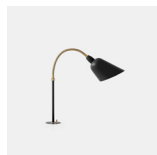

Related Products

Bellevue AJ11 Plug-In Switch