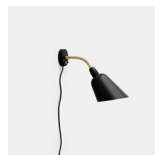

Bellevue AJ9 Wall Lamp