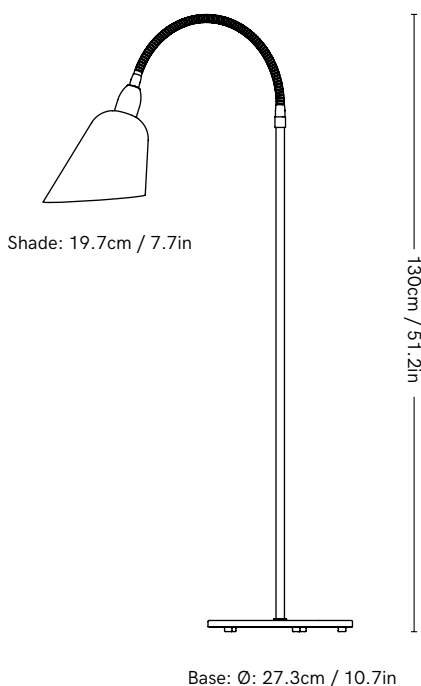

Bellevue AJ7

PRODUCT NAME
Bellevue AJ7

DIMENSIONS
H: 130cm, Base Ø 27.3cm

CONTROL
On/Off Switch

BRAND
AndTradition

MATERIAL
Lacquered Brass, Steel, Aluminium

GENERAL LEAD TIME
2 to 3 weeks

DESIGNER
Arne Jacobsen

FINISHES
Black & Brass / White & Bronzed Brass / Stone Grey & Bronzed Brass

CUSTOMISABLE
No

CATEGORY
Floor Lamp ^{INDOOR}

LIGHT SOURCE & VOLTAGE
E27 Max 25 Watt - 220-240V - 50Hz

PACKING DIMENSIONS
181 x 33 x 35cm (15.5kg)

CERTIFICATIONS
CE, IP20, Class II

Related Products