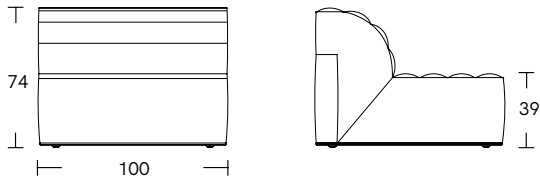

Free System

seat module with curved backrest