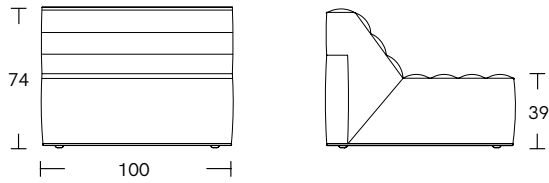

seat module with inclined backrest