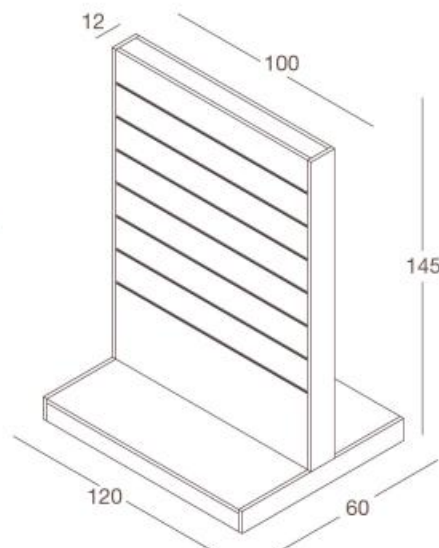

**DGCS60 / L - N**  
cassettiera  
in nobilitato  
chest of drawers  
in faced panel  
L60 x P45 x H60 cm

**DGCS120 / L - N**  
cassettiera  
in nobilitato  
chest of drawers  
in faced panel  
L120 x P45 x H60 cm

# ELEMENTI CENTRO STANZA

ELEMENTI CENTRO STANZA *MIDDLE UNITS*

possibilità di aggiunta ruote  
*wheels on request*

**DGTO / L - N**  
totem girevole  
in nobilitato  
*swivel totem*  
in faced panel  
L55 x P55 x H162 cm

**DGET / L - N**  
espoteca  
teca in vetro temprato  
struttura in nobilitato  
*expoteque*  
tempered glass case  
structure in faced panel  
L104 x P72 x H90 cm

**DGGT / L - N**  
gondola torre  
in nobilitato  
*tower-shaped middle unit*  
in faced panel  
L76 x P76 x H145 cm

**DGGH / L - N**  
gondolaacca  
in nobilitato  
*H-shaped middle unit*  
in faced panel  
L120 x P80 x H145 cm

**DGGC / L - N**  
gondola croce  
in nobilitato  
*cross-shaped middle unit*  
in faced panel  
L80 x P80 x H145 cm