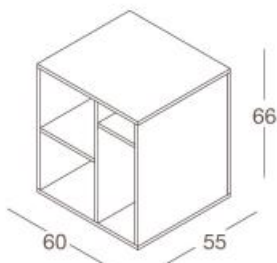

**DGT120 / L - N**

composizione banco cassa L120  
con cassetiera e porta pc  
in nobilitato  
cash counter unit L120  
with chest of drawers and pc holder  
in faced panel  
L120 x P70 x H85 cm

**DGT160 / L - N**

composizione banco cassa L160  
con cassetiera e modulo vani  
in nobilitato  
cash counter unit L160  
with chest of drawers and compartment  
in faced panel  
L160 x P70 x H85 cm

**MODULI PER COMPOSIZIONE BANCO CASSA**  
**MODULES FOR CASH COUNTER UNITS**

**DGCA / L - N**  
 cassettiera  
 in nobilitato  
*chest of drawers  
 in faced panel*  
 L60 x P55 x H66 cm

**DGVA / L - N**  
 modulo vani  
 in nobilitato  
*compartment unit  
 in faced panel*  
 L60 x P55 x H66 cm