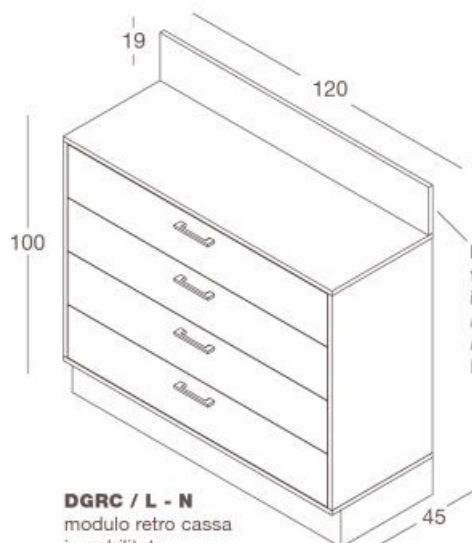

**DGT120 / L - N**

composizione banco cassa L120  
con cassetiera e porta pc  
in nobilitato  
cash counter unit L120  
with chest of drawers and pc holder  
in faced panel  
L120 x P70 x H85 cm

**DGT160 / L - N**

composizione banco cassa L160  
con cassetiera e modulo vani  
in nobilitato  
cash counter unit L160  
with chest of drawers and compartment  
in faced panel  
L160 x P70 x H85 cm

**MODULI PER COMPOSIZIONE BANCO CASSA**  
**MODULES FOR CASH COUNTER UNITS**

**DGCA / L - N**  
 cassettiera  
 in nobilitato  
*chest of drawers  
 in faced panel*  
 L60 x P55 x H66 cm

**DGVA / L - N**  
 modulo vani  
 in nobilitato  
*compartment unit  
 in faced panel*  
 L60 x P55 x H66 cm

**DGPC / L - N**  
 porta pc  
 in nobilitato  
*pc holder unit  
 in faced panel*  
 L26 x P55 x H66 cm

**MODULO RETRO CASSA**  
**BACK-CASH MODULE**

**DGTA / L - N**  
 fascia tamponamento  
 in nobilitato  
*back element  
 in faced panel*  
 L120 x P45 x H100 cm