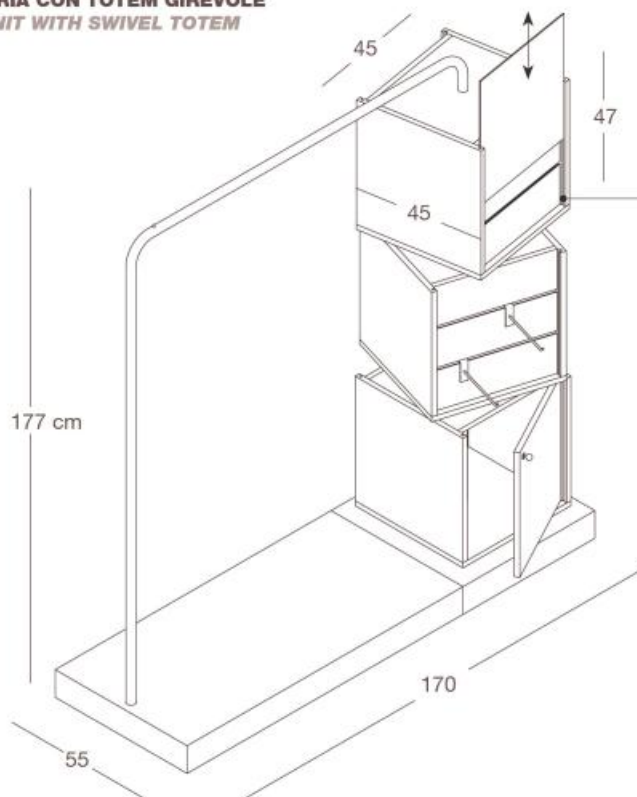

**DGET / L - N**  
espoteca  
teca in vetro temprato  
struttura in nobilitato  
*expoteque*  
tempered glass case  
structure in faced panel  
L104 x P72 x H90 cm

**DGGT / L - N**  
gondola torre  
in nobilitato  
*tower-shaped middle unit*  
in faced panel  
L76 x P76 x H145 cm

**DGGH / L - N**  
gondolaacca  
in nobilitato  
*H-shaped middle unit*  
in faced panel  
L120 x P80 x H145 cm

**DGGC / L - N**  
gondola croce  
in nobilitato  
*cross-shaped middle unit*  
in faced panel  
L80 x P80 x H145 cm

**DGGD / L - N**  
gondola dogata  
in nobilitato  
*middle unit*  
in faced panel  
L120 x P60 x H145 cm

**GONDOLA APPENDERIA CON TOTEM GIREVOLE**  
**HANGING MIDDLE UNIT WITH SWIVEL TOTEM**

fresata da 4 mm per  
 inserimento grafica  
 L43 x H45 cm  
 spessore 3 mm  
 4 mm groove for print  
 L43 x H45 cm on  
 3 mm thickness support

**DGMR / L - N**  
specchio  
mirror  
L69 x P7 x H189 cm