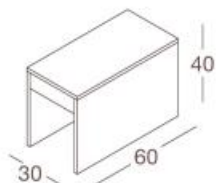

**DGTT95 / L - N**  
tavolino trapezio  
in nobilitato  
*trapezoid-shaped small table  
in faced panel*  
L95 x P45 x H62 cm

**DGTT140 / L - N**  
tavolo trapezio con fianchi dogati  
in nobilitato  
*trapezoid-shaped table  
with slat-panel sides  
in faced panel*  
L140 x P66 x H85 cm

**MODULARITÀ TAVOLI**  
**TABLE MODULES**

\* numerose possibilità compositive  
*many possible compositions*

**SGABELLI STOOLS**

**DGSGL / L - N**  
 sgabello grande  
 in nobilitato  
*big stool*  
 in faced panel  
 L40 x P80 x H62 cm

**DGSGS / L - N**  
 sgabello piccolo  
 in nobilitato  
*small stool*  
 in faced panel  
 L30 x P60 x H40 cm

**DGTT95 / L - N**

**DGSGL / L - N**

**DGTT140 / L - N**

**DGSGS / L - N**

**DGTT95 / L - N**

**CASSAPANCHE CHESTS**

**DGCP60 / L - N**  
 cassapanca  
 in nobilitato  
 chest  
 in faced panel  
 L60 x P45 x H40 cm

**DGCP120 / L - N**  
 cassapanca  
 in nobilitato  
 chest  
 in faced panel  
 L120 x P45 x H40 cm

**CASSETTIERE CHESTS OF DRAWERS**