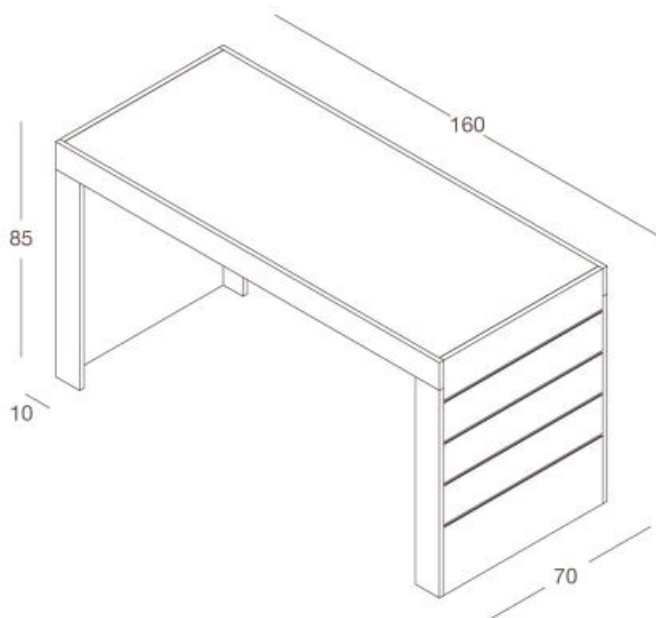

**DGPC / L - N**  
 porta pc  
 in nobilitato  
*pc holder unit  
 in faced panel*  
 L26 x P55 x H66 cm

**MODULO RETRO CASSA**  
**BACK-CASH MODULE**

**DGTA / L - N**  
 fascia tamponamento  
 in nobilitato  
*back element  
 in faced panel*  
 L120 x P45 x H100 cm

**DGRC / L - N**  
 modulo retro cassa  
 in nobilitato  
*back-cash module  
 in faced panel*  
 L120 x P45 x H100 cm

**TAVOLI TABLES**

**DGT120 / L - N**  
 tavolo con fianchi dogati  
 in nobilitato  
*table with slat-panel sides  
 in faced panel*  
 L120 x P70 x H85 cm

**DGMV / L - N**  
 modulo vani con ruote  
 in nobilitato  
*unit on wheels  
 in faced panel*  
 L65 x P35 x H70 cm

**DGT160 / L - N**  
 tavolo con fianchi dogati  
 in nobilitato  
*table with slat-panel sides  
 in faced panel*  
 L160 x P70 x H85 cm