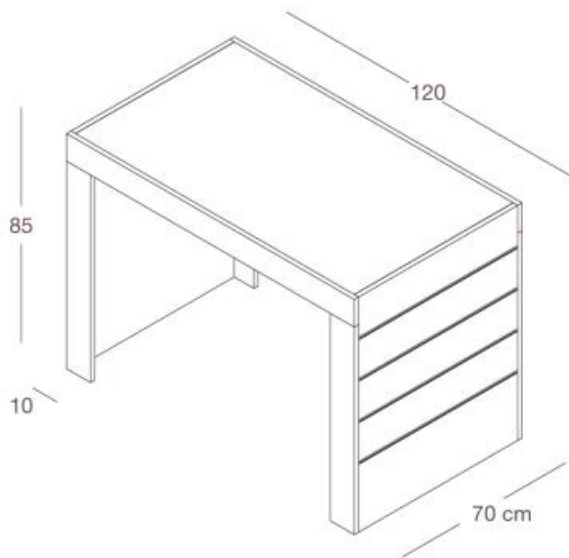

**DGCA / L - N**  
 cassettiera  
 in nobilitato  
*chest of drawers  
 in faced panel*  
 L60 x P55 x H66 cm

**DGVA / L - N**  
 modulo vani  
 in nobilitato  
*compartment unit  
 in faced panel*  
 L60 x P55 x H66 cm

**DGPC / L - N**  
 porta pc  
 in nobilitato  
*pc holder unit  
 in faced panel*  
 L26 x P55 x H66 cm

**MODULO RETRO CASSA**  
**BACK-CASH MODULE**

**DGTA / L - N**  
 fascia tamponamento  
 in nobilitato  
*back element  
 in faced panel*  
 L120 x P45 x H100 cm

**DGRC / L - N**  
 modulo retro cassa  
 in nobilitato  
*back-cash module  
 in faced panel*  
 L120 x P45 x H100 cm

**TAVOLI TABLES**

**DGT120 / L - N**  
 tavolo con fianchi dogati  
 in nobilitato  
*table with slat-panel sides  
 in faced panel*  
 L120 x P70 x H85 cm

**DGMV / L - N**  
 modulo vani con ruote  
 in nobilitato  
*unit on wheels  
 in faced panel*  
 L65 x P35 x H70 cm

**DGT160 / L - N**  
 tavolo con fianchi dogati  
 in nobilitato  
*table with slat-panel sides  
 in faced panel*  
 L160 x P70 x H85 cm