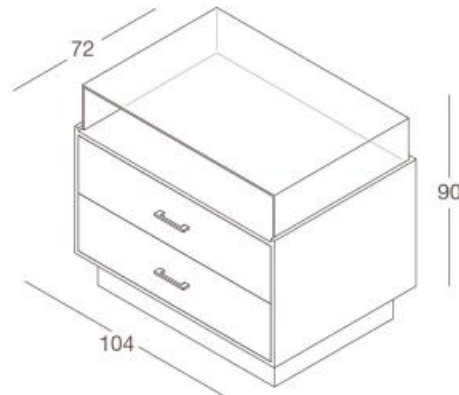

**DGCP60 / L - N**  
 cassapanca  
 in nobilitato  
 chest  
 in faced panel  
 L60 x P45 x H40 cm

**DGCP120 / L - N**  
 cassapanca  
 in nobilitato  
 chest  
 in faced panel  
 L120 x P45 x H40 cm

**CASSETTIERE CHESTS OF DRAWERS**

**DGCS60 / L - N**  
cassettiera  
in nobilitato  
chest of drawers  
in faced panel  
L60 x P45 x H60 cm

**DGCS120 / L - N**  
cassettiera  
in nobilitato  
chest of drawers  
in faced panel  
L120 x P45 x H60 cm

# ELEMENTI CENTRO STANZA

ELEMENTI CENTRO STANZA *MIDDLE UNITS*

possibilità di aggiunta ruote  
*wheels on request*

**DGTO / L - N**  
totem girevole  
in nobilitato  
*swivel totem*  
in faced panel  
L55 x P55 x H162 cm

**DGET / L - N**  
espoteca  
teca in vetro temprato  
struttura in nobilitato  
*expoteque*  
tempered glass case  
structure in faced panel  
L104 x P72 x H90 cm

**DGGT / L - N**  
gondola torre  
in nobilitato  
*tower-shaped middle unit*  
in faced panel  
L76 x P76 x H145 cm