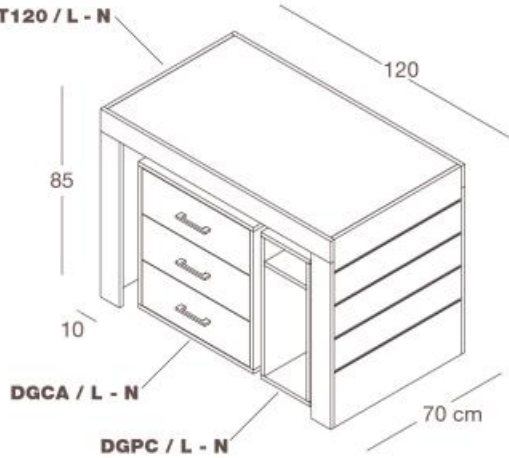

**DGT120 / L - N**

composizione banco cassa L120  
con cassetiera e porta pc  
in nobilitato  
cash counter unit L120  
with chest of drawers and pc holder  
in faced panel  
L120 x P70 x H85 cm

**DGT160 / L - N**

composizione banco cassa L160  
con cassetiera e modulo vani  
in nobilitato  
cash counter unit L160  
with chest of drawers and compartment  
in faced panel  
L160 x P70 x H85 cm

**MODULI PER COMPOSIZIONE BANCO CASSA**  
**MODULES FOR CASH COUNTER UNITS**