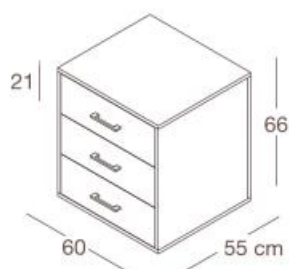

**DGT120 / L - N**

composizione banco cassa L120  
con cassetiera e porta pc  
in nobilitato  
cash counter unit L120  
with chest of drawers and pc holder  
in faced panel  
L120 x P70 x H85 cm

**DGT160 / L - N**

composizione banco cassa L160  
con cassetiera e modulo vani  
in nobilitato  
cash counter unit L160  
with chest of drawers and compartment  
in faced panel  
L160 x P70 x H85 cm

**MODULI PER COMPOSIZIONE BANCO CASSA**  
**MODULES FOR CASH COUNTER UNITS**

**DGCA / L - N**  
 cassettiera  
 in nobilitato  
*chest of drawers  
 in faced panel*  
 L60 x P55 x H66 cm

**DGVA / L - N**  
 modulo vani  
 in nobilitato  
*compartment unit  
 in faced panel*  
 L60 x P55 x H66 cm

**DGMR / L - N**  
specchio  
mirror  
L69 x P7 x H189 cm