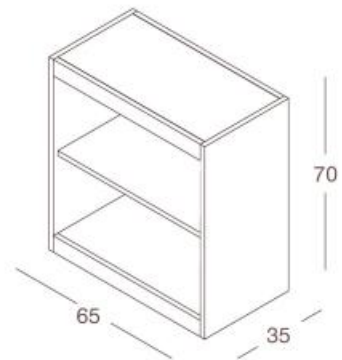

**DGCA / L - N**  
 cassettiera  
 in nobilitato  
*chest of drawers  
 in faced panel*  
 L60 x P55 x H66 cm

**DGVA / L - N**  
 modulo vani  
 in nobilitato  
*compartment unit  
 in faced panel*  
 L60 x P55 x H66 cm

**DGPC / L - N**  
 porta pc  
 in nobilitato  
*pc holder unit  
 in faced panel*  
 L26 x P55 x H66 cm

**MODULO RETRO CASSA**  
**BACK-CASH MODULE**

**DGTA / L - N**  
 fascia tamponamento  
 in nobilitato  
*back element  
 in faced panel*  
 L120 x P45 x H100 cm

**DGRC / L - N**  
 modulo retro cassa  
 in nobilitato  
*back-cash module  
 in faced panel*  
 L120 x P45 x H100 cm

**TAVOLI TABLES**

**DGT120 / L - N**  
 tavolo con fianchi dogati  
 in nobilitato  
*table with slat-panel sides  
 in faced panel*  
 L120 x P70 x H85 cm

**DGMV / L - N**  
 modulo vani con ruote  
 in nobilitato  
*unit on wheels  
 in faced panel*  
 L65 x P35 x H70 cm

**DGT160 / L - N**  
 tavolo con fianchi dogati  
 in nobilitato  
*table with slat-panel sides  
 in faced panel*  
 L160 x P70 x H85 cm