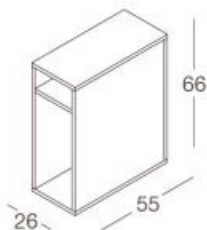

**DGT120 / L - N**

composizione banco cassa L120  
con cassetiera e porta pc  
in nobilitato  
cash counter unit L120  
with chest of drawers and pc holder  
in faced panel  
L120 x P70 x H85 cm

**DGT160 / L - N**

composizione banco cassa L160  
con cassetiera e modulo vani  
in nobilitato  
cash counter unit L160  
with chest of drawers and compartment  
in faced panel  
L160 x P70 x H85 cm

**MODULI PER COMPOSIZIONE BANCO CASSA**  
**MODULES FOR CASH COUNTER UNITS**

**DGCA / L - N**  
 cassettiera  
 in nobilitato  
*chest of drawers  
 in faced panel*  
 L60 x P55 x H66 cm

**DGVA / L - N**  
 modulo vani  
 in nobilitato  
*compartment unit  
 in faced panel*  
 L60 x P55 x H66 cm

**DGRC / L - N**  
 modulo retro cassa  
 in nobilitato  
*back-cash module  
 in faced panel*  
 L120 x P45 x H100 cm

**TAVOLI TABLES**

**DGT120 / L - N**  
 tavolo con fianchi dogati  
 in nobilitato  
*table with slat-panel sides  
 in faced panel*  
 L120 x P70 x H85 cm