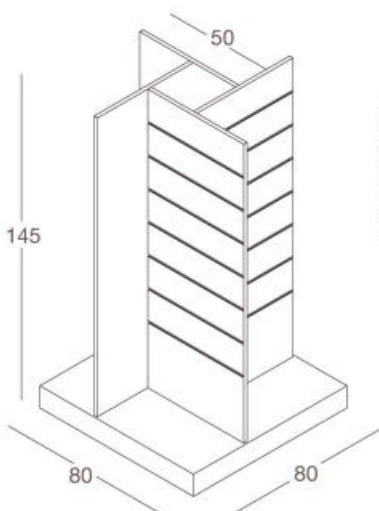

DGGC / L - N
gondola croce
in nobilitato
cross-shaped middle unit
in faced panel
L80 x P80 x H145 cm