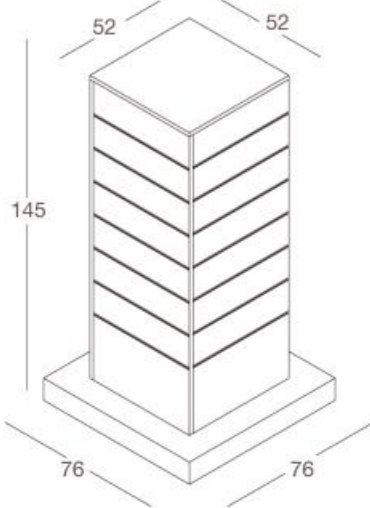

**DGCP60 / L - N**  
 cassapanca  
 in nobilitato  
 chest  
 in faced panel  
 L60 x P45 x H40 cm

**DGCP120 / L - N**  
 cassapanca  
 in nobilitato  
 chest  
 in faced panel  
 L120 x P45 x H40 cm

**CASSETTIERE CHESTS OF DRAWERS**

**DGCS60 / L - N**  
cassettiera  
in nobilitato  
chest of drawers  
in faced panel  
L60 x P45 x H60 cm

**DGCS120 / L - N**  
cassettiera  
in nobilitato  
chest of drawers  
in faced panel  
L120 x P45 x H60 cm

**DGET / L - N**  
espoteca  
teca in vetro temprato  
struttura in nobilitato  
*expoteque*  
tempered glass case  
structure in faced panel  
L104 x P72 x H90 cm

**DGGT / L - N**  
gondola torre  
in nobilitato  
*tower-shaped middle unit*  
in faced panel  
L76 x P76 x H145 cm

**DGGH / L - N**  
gondolaacca  
in nobilitato  
*H-shaped middle unit*  
in faced panel  
L120 x P80 x H145 cm

**DGGC / L - N**  
gondola croce  
in nobilitato  
*cross-shaped middle unit*  
in faced panel  
L80 x P80 x H145 cm