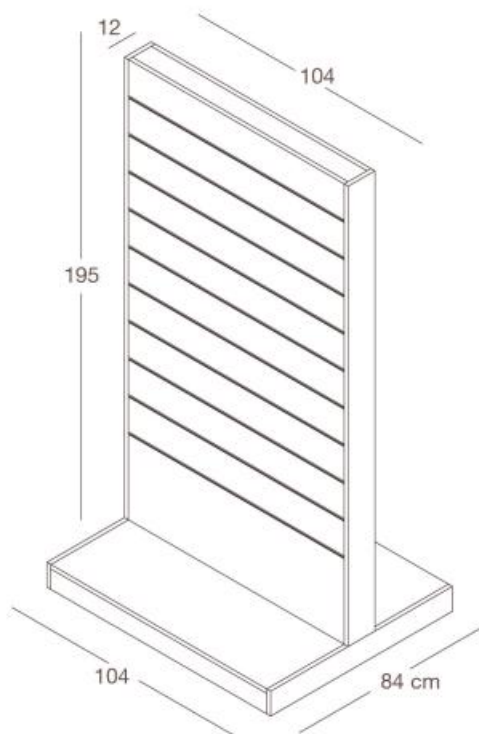

ESPOSITORE RETRO VETRINA
DISPLAY FOR SHOP WINDOW

DGFV / L - N
espositore retro vetrina
in nobilitato
display for shop window
in faced panel
L104 x P84 x H195 cm

possibilità di aggiunta ruote
wheels on request