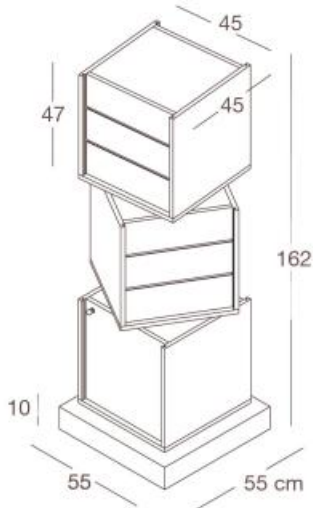

**DGCP60 / L - N**  
 cassapanca  
 in nobilitato  
 chest  
 in faced panel  
 L60 x P45 x H40 cm

**DGCP120 / L - N**  
 cassapanca  
 in nobilitato  
 chest  
 in faced panel  
 L120 x P45 x H40 cm

**CASSETTIERE CHESTS OF DRAWERS**

**DGCS60 / L - N**  
cassettiera  
in nobilitato  
chest of drawers  
in faced panel  
L60 x P45 x H60 cm

**DGCS120 / L - N**  
cassettiera  
in nobilitato  
chest of drawers  
in faced panel  
L120 x P45 x H60 cm

# ELEMENTI CENTRO STANZA

ELEMENTI CENTRO STANZA *MIDDLE UNITS*

possibilità di aggiunta ruote  
*wheels on request*

**DGTO / L - N**  
totem girevole  
in nobilitato  
*swivel totem*  
in faced panel  
L55 x P55 x H162 cm

**DGET / L - N**  
espoteca  
teca in vetro temprato  
struttura in nobilitato  
*expoteque*  
tempered glass case  
structure in faced panel  
L104 x P72 x H90 cm

**DGGT / L - N**  
gondola torre  
in nobilitato  
*tower-shaped middle unit*  
in faced panel  
L76 x P76 x H145 cm