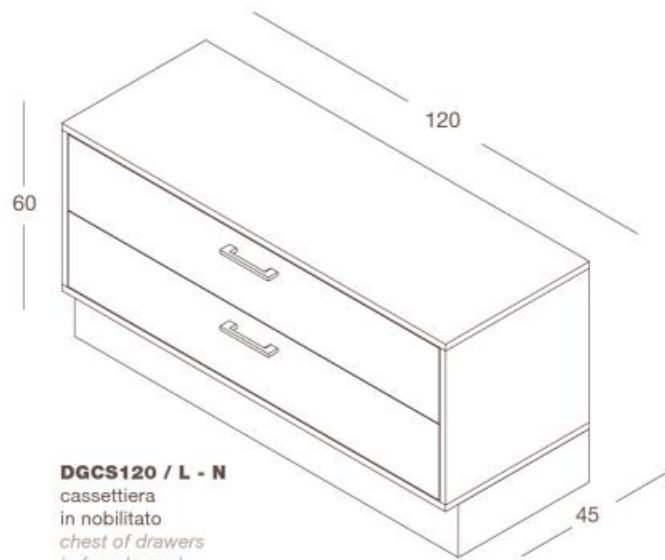

**MODULARITÀ TAVOLI**  
**TABLE MODULES**

\* numerose possibilità compositive  
*many possible compositions*

**SGABELLI STOOLS**

**DGSGL / L - N**  
 sgabello grande  
 in nobilitato  
*big stool*  
 in faced panel  
 L40 x P80 x H62 cm

**DGSGS / L - N**  
 sgabello piccolo  
 in nobilitato  
*small stool*  
 in faced panel  
 L30 x P60 x H40 cm

**DGTT95 / L - N**

**DGSGL / L - N**

**DGTT140 / L - N**

**DGSGS / L - N**

**DGTT95 / L - N**

**CASSAPANCHE CHESTS**

**DGCP60 / L - N**  
 cassapanca  
 in nobilitato  
 chest  
 in faced panel  
 L60 x P45 x H40 cm

**DGCP120 / L - N**  
 cassapanca  
 in nobilitato  
 chest  
 in faced panel  
 L120 x P45 x H40 cm

**CASSETTIERE CHESTS OF DRAWERS**

**DGCS60 / L - N**  
cassettiera  
in nobilitato  
chest of drawers  
in faced panel  
L60 x P45 x H60 cm

**DGCS120 / L - N**  
cassettiera  
in nobilitato  
chest of drawers  
in faced panel  
L120 x P45 x H60 cm