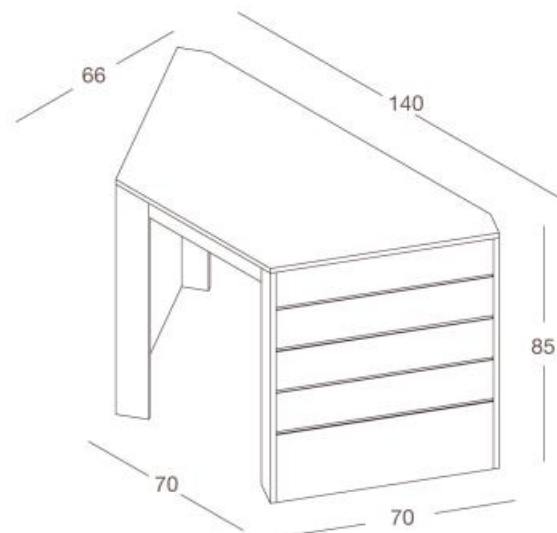

DGTT140 / L - N
tavolo trapezio con fianchi dogati
in nobilitato
*trapezoid-shaped table
with slat-panel sides
in faced panel*
L140 x P66 x H85 cm