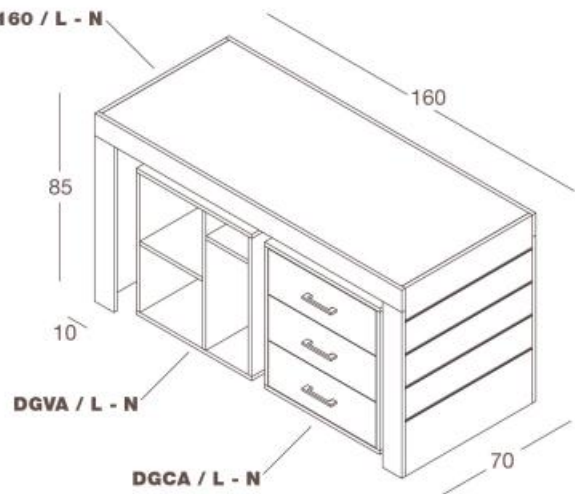

**DGT120 / L - N**

composizione banco cassa L120  
con cassetiera e porta pc  
in nobilitato  
cash counter unit L120  
with chest of drawers and pc holder  
in faced panel  
L120 x P70 x H85 cm

**DGT160 / L - N**

composizione banco cassa L160  
con cassetiera e modulo vani  
in nobilitato  
cash counter unit L160  
with chest of drawers and compartment  
in faced panel  
L160 x P70 x H85 cm

**MODULI PER COMPOSIZIONE BANCO CASSA**  
**MODULES FOR CASH COUNTER UNITS**