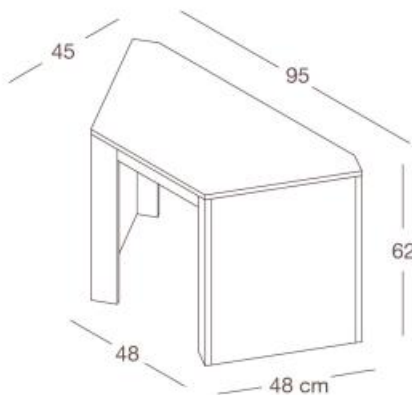

DGTT95 / L - N
tavolino trapezio
in nobilitato
*trapezoid-shaped small table
in faced panel*
L95 x P45 x H62 cm