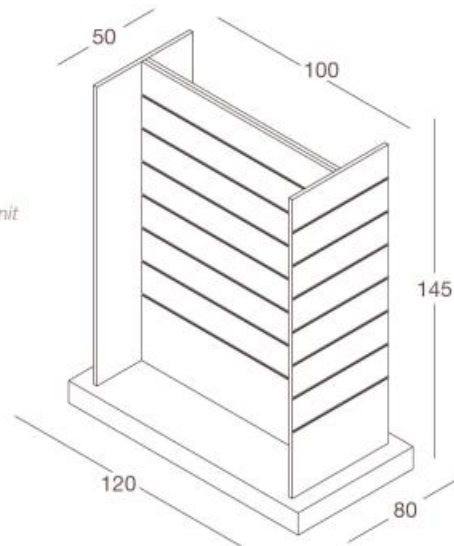

**DGCS60 / L - N**  
cassettiera  
in nobilitato  
chest of drawers  
in faced panel  
L60 x P45 x H60 cm

**DGCS120 / L - N**  
cassettiera  
in nobilitato  
chest of drawers  
in faced panel  
L120 x P45 x H60 cm

# ELEMENTI CENTRO STANZA

ELEMENTI CENTRO STANZA *MIDDLE UNITS*

possibilità di aggiunta ruote  
*wheels on request*

**DGTO / L - N**  
totem girevole  
in nobilitato  
*swivel totem*  
in faced panel  
L55 x P55 x H162 cm

**DGET / L - N**  
espoteca  
teca in vetro temprato  
struttura in nobilitato  
*expoteque*  
tempered glass case  
structure in faced panel  
L104 x P72 x H90 cm

**DGGT / L - N**  
gondola torre  
in nobilitato  
*tower-shaped middle unit*  
in faced panel  
L76 x P76 x H145 cm

**DGGH / L - N**  
gondolaacca  
in nobilitato  
*H-shaped middle unit*  
in faced panel  
L120 x P80 x H145 cm

**DGGC / L - N**  
gondola croce  
in nobilitato  
*cross-shaped middle unit*  
in faced panel  
L80 x P80 x H145 cm