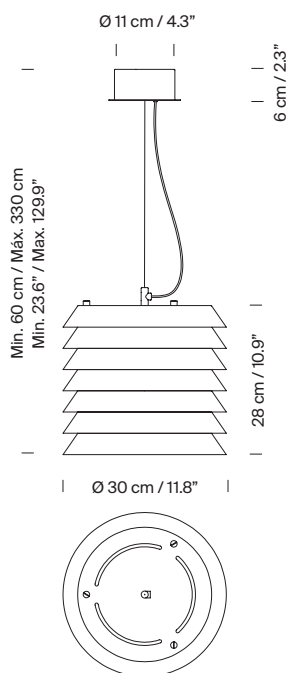

Model B: Maija 30

Collection:

Table lamps

Floor lamps

Pendant lamps