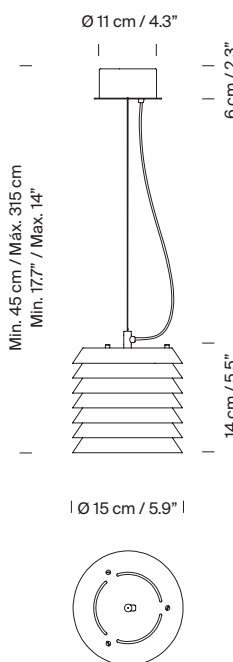

Maija

Ilmari Tapiovaara. 1955
Pendant lamps

Regulations:

CE
UNE-EN 60598
UNE-EN 55015
UNE-EN 60529
UNE-EN 62031
UNE-EN 61000-3-2
UNE-EN 61347-2-13

UL

Dry location only
UL-153
UL-8750
E-336377

Maintenance:

Clean with a smooth cloth. Do not use ammonia, solvents or abrasive cleaning products.

Others:

The lamp is delivered in one package.
The assembly instructions are delivered with the product.

Model A: Maija 15