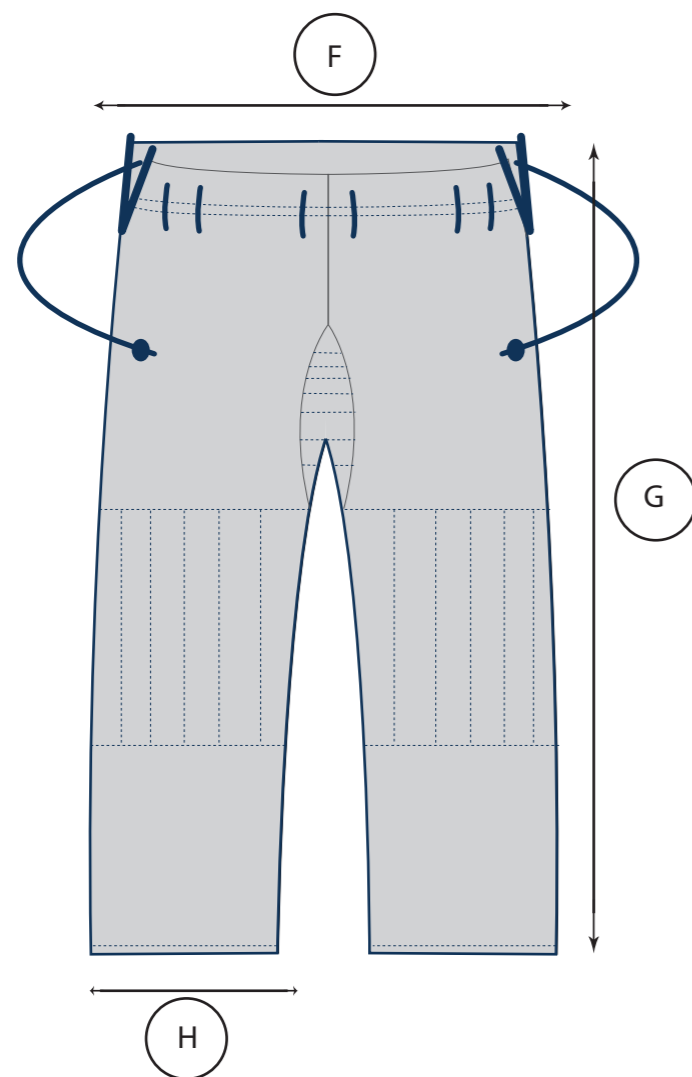

RAKAI FIGHTWEAR

GI SIZE CHART

A1	A2	A3	A4	A5
Height	Height	Height	Height	Height
5'4 - 5'6	5'6 - 5'8	5'8 - 6'2	6'0 - 6'3	6'2 - 6'4
Weight	Weight	Weight	Weight	Weight
120 Lbs - 145Lbs	145 Lbs - 170Lbs	170 Lbs - 200Lbs	210Lbs - 240Lbs	220 Lbs - 260Lbs

Measurements In Inches	Description	A1	A2	A3	A4	A5
A	Full width	60	66	69.5	72	77
B	1/2 Chest	21.5	23	24	25	25
C	Jacket length	28.5	31.5	32	33	35
D	Side	17.5	19.5	20	21.5	23
E	1/2 Sleeve Opening	6.5	6.5	7	7	7
F	1/2 Waist	20	21.5	22.5	24	24
G	pants length	35.5	38	40	42	44.5
H	1/2 pants opening	9	9	9.75	10	10

RASHGUARD SIZE CHART

Measurement in CM	Description	XS	S	M	L	XL	XXL	XXXL
A	1/2 chest length	42	44	46	48	49	51	53
B	1/2 waist length	38	41	44	46	47	49	51
C	sleeves length	69	71	73	75	77	79	81
D	1/2 sleeve opening	9	9	9.5	10	10	10.5	10.5

Measurement in Inches	Description	XS	S	M	L	XL	XXL	XXXL
A	1/2 chest length	16.6	17.4	18.2	18.9	19.3	20.1	20.9
B	1/2 waist length	15	16.2	17.3	18.2	18.6	19.3	20.1
C	sleeves length	27.2	28	28.8	29.6	30.4	31.2	31.9
D	1/2 sleeve opening	3.6	3.6	3.8	4	4	4.2	4.2