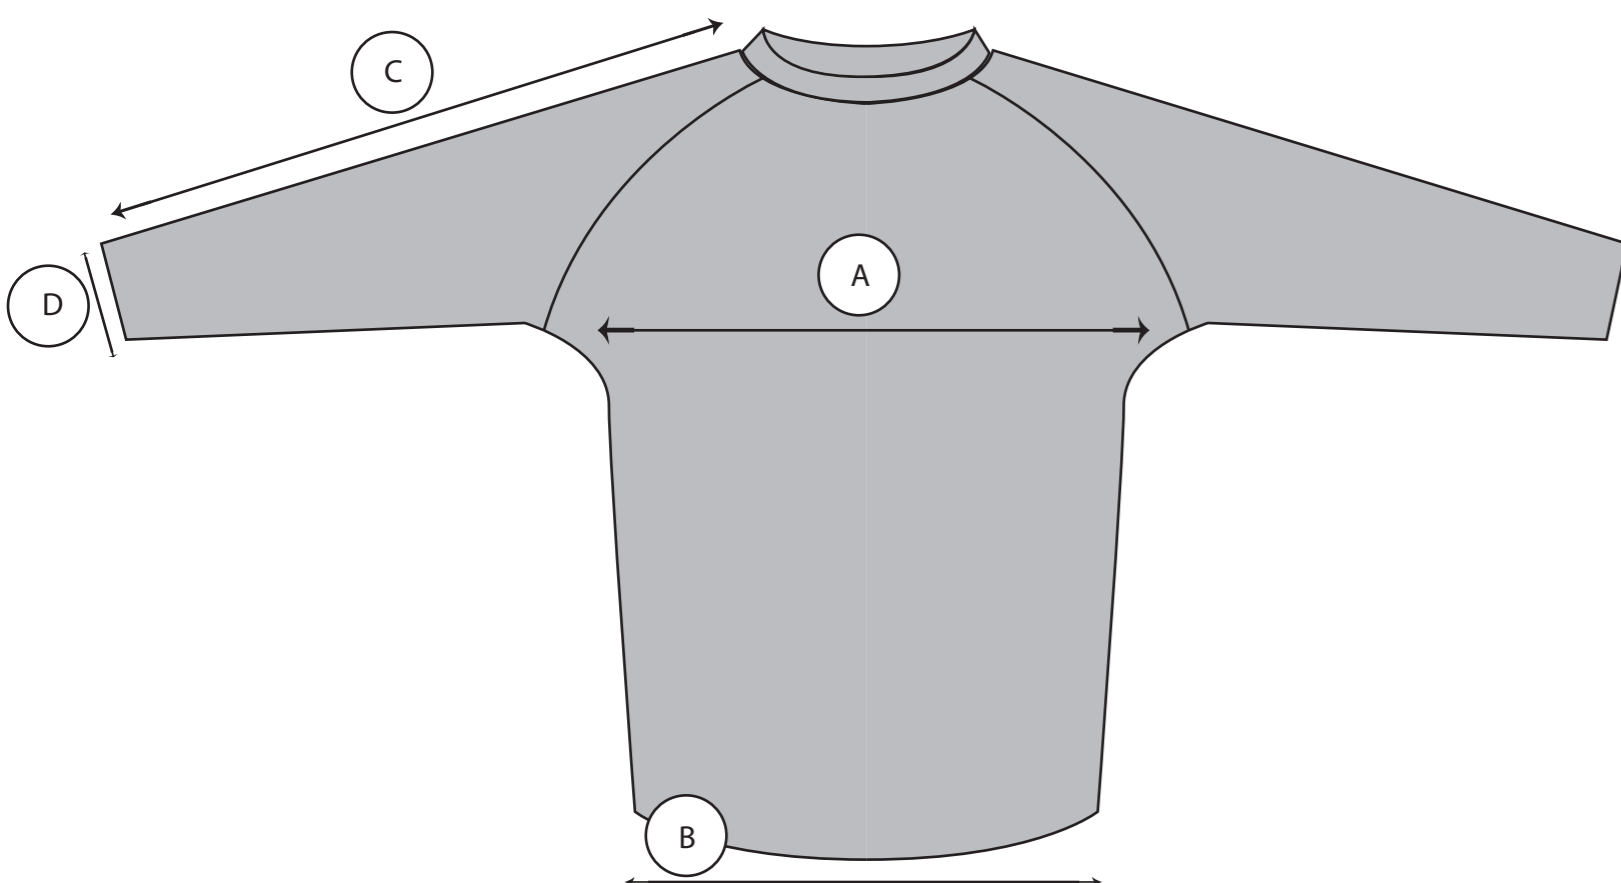

RAKAI FIGHTWEAR

GI SIZE CHART

A1	A2	A3	A4	A5
Height	Height	Height	Height	Height
5'4 - 5'6	5'6 - 5'8	5'8 - 6'2	6'0 - 6'3	6'2 - 6'4
Weight	Weight	Weight	Weight	Weight
120 Lbs - 145Lbs	145 Lbs - 170Lbs	170 Lbs - 200Lbs	210Lbs - 240Lbs	220 Lbs - 260Lbs

Measurements In Inches	Description	A1	A2	A3	A4	A5
A	Full width	60	66	69.5	72	77
B	1/2 Chest	21.5	23	24	25	25
C	Jacket length	28.5	31.5	32	33	35
D	Side	17.5	19.5	20	21.5	23
E	1/2 Sleeve Opening	6.5	6.5	7	7	7
F	1/2 Waist	20	21.5	22.5	24	24
G	pants length	35.5	38	40	42	44.5
H	1/2 pants opening	9	9	9.75	10	10

RASHGUARD SIZE CHART

Measurement in CM	Description	XS	S	M	L	XL	XXL	XXXL
A	1/2 chest length	42	44	46	48	49	51	53
B	1/2 waist length	38	41	44	46	47	49	51
C	sleeves length	69	71	73	75	77	79	81
D	1/2 sleeve opening	9	9	9.5	10	10	10.5	10.5

Measurement in Inches	Description	XS	S	M	L	XL	XXL	XXXL
A	1/2 chest length	16.6	17.4	18.2	18.9	19.3	20.1	20.9
B	1/2 waist length	15	16.2	17.3	18.2	18.6	19.3	20.1
C	sleeves length	27.2	28	28.8	29.6	30.4	31.2	31.9
D	1/2 sleeve opening	3.6	3.6	3.8	4	4	4.2	4.2