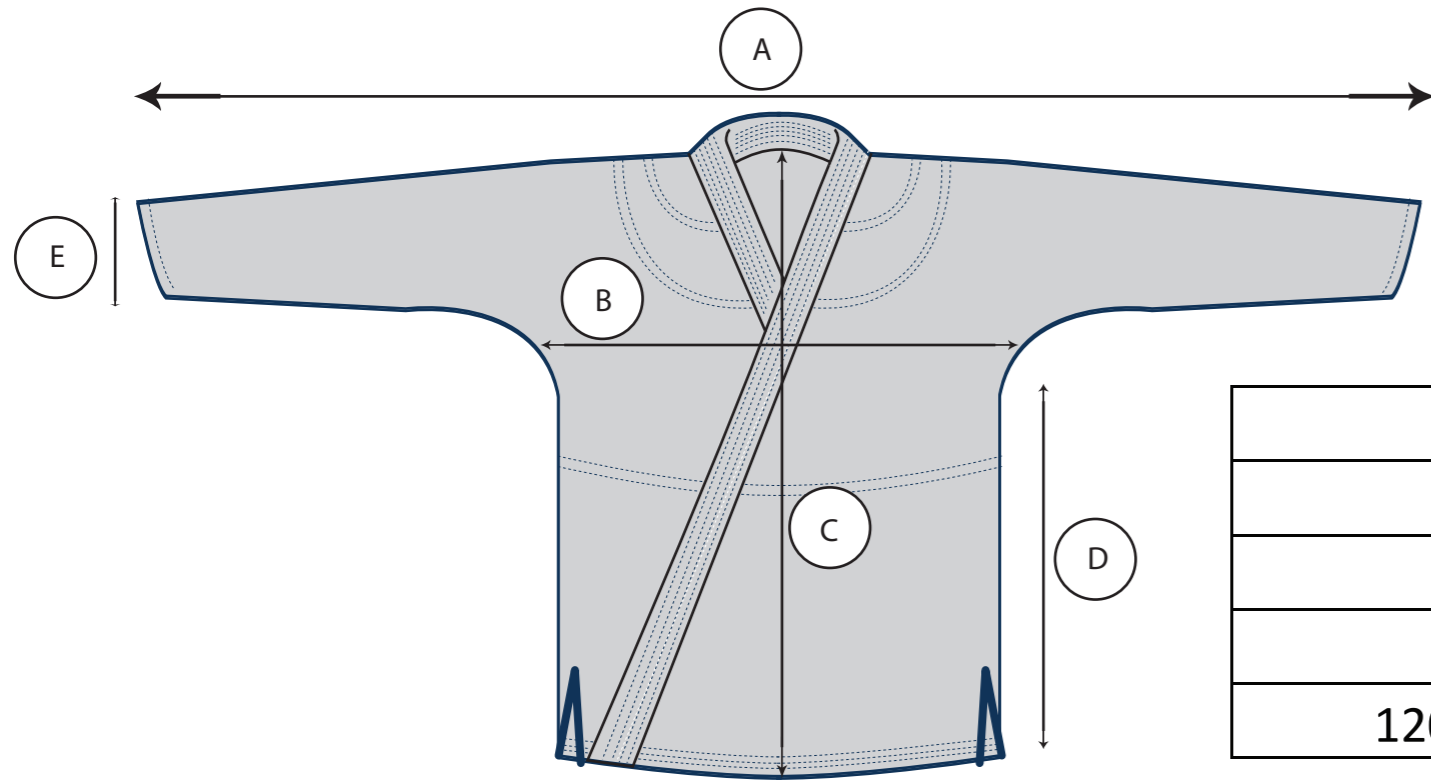

RAKAI FIGHTWEAR

GI SIZE CHART

A1	A2	A3	A4	A5
Height	Height	Height	Height	Height
5'4 - 5'6	5'6 - 5'8	5'8 - 6'2	6'0 - 6'3	6'2 - 6'4
Weight	Weight	Weight	Weight	Weight
120 Lbs - 145Lbs	145 Lbs - 170Lbs	170 Lbs - 200Lbs	210Lbs - 240Lbs	220 Lbs - 260Lbs

Measurements In Inches	Description	A1	A2	A3	A4	A5
A	Full width	60	66	69.5	72	77
B	1/2 Chest	21.5	23	24	25	25
C	Jacket length	28.5	31.5	32	33	35
D	Side	17.5	19.5	20	21.5	23
E	1/2 Sleeve Opening	6.5	6.5	7	7	7
F	1/2 Waist	20	21.5	22.5	24	24
G	pants length	35.5	38	40	42	44.5
H	1/2 pants opening	9	9	9.75	10	10

RASHGUARD SIZE CHART

Measurement in CM	Description	XS	S	M	L	XL	XXL	XXXL
A	1/2 chest length	42	44	46	48	49	51	53
B	1/2 waist length	38	41	44	46	47	49	51
C	sleeves length	69	71	73	75	77	79	81
D	1/2 sleeve opening	9	9	9.5	10	10	10.5	10.5

Measurement in Inches	Description	XS	S	M	L	XL	XXL	XXXL
A	1/2 chest length	16.6	17.4	18.2	18.9	19.3	20.1	20.9
B	1/2 waist length	15	16.2	17.3	18.2	18.6	19.3	20.1
C	sleeves length	27.2	28	28.8	29.6	30.4	31.2	31.9
D	1/2 sleeve opening	3.6	3.6	3.8	4	4	4.2	4.2