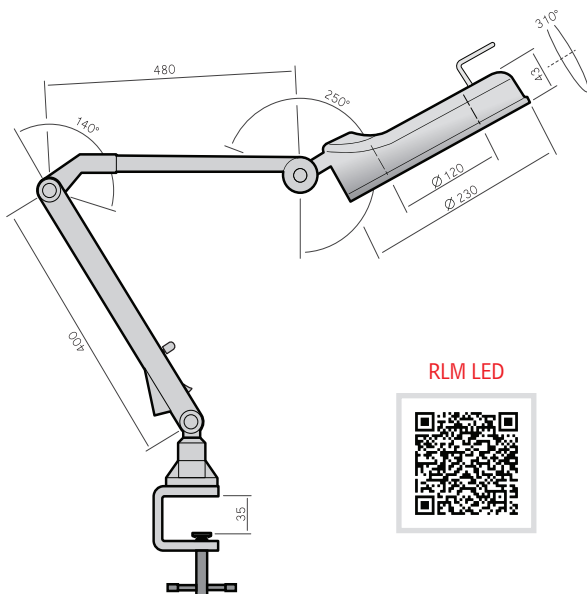

RLM Series LED

RLM - 14W Magnifier LED

Sunnex RLM-LED is a magnifying light with superior light intensity for detailed inspection. The magnification is 5 diopter (2.25X) and the light source is a 14W LED ring light with minimal heat emission.

The rugged and stable arm has adjustable joints with levers for easy and safe positioning. Can be mounted directly or with included C-clamp; mobile base is available as an added cost. As an option there is an add-on lens (2.25X) available. RLM-LED is pure in style, easy to keep clean and robust.

Applications

- Wound care
- Diagnostics
- Exam

Benefits

- Magnification 2.25 times
- Adjustable joints
- Adjustable lamp head
- Minimal heat emission
- Dimmable

Technical Specifications

Supply voltage	100-240V AC 50/60Hz, 1,8m cordset
Light source	14W LED ring light
Life span	> 25.000h
LED cover lens	Opal white
Total arm Length	880mm
Color	Gray
Color temperature	5500K
Light output	1250Lm / 10000Lx at 15cm
IP rating	IP 20
Protection Class	I
Base	Direct mount, c-clamp or mobile base

VERSION	LAMP	PART NO.
Direct Mount/C-Clamp	14W	FG RLM-LED-120V
Mobile	14W	ASB 32805

*Optional Add-on lens 2.25x

ACC RLM5XMAG