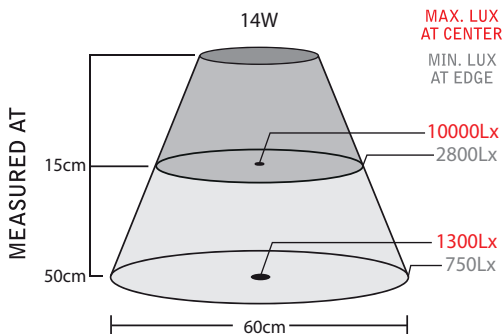

RLM Series LED

RLM - 14W Magnifier LED

Sunnex RLM-LED is a magnifying light with superior light intensity for detailed inspection. The magnification is 5 diopter (2.25X) and the light source is a 14W LED ring light with minimal heat emission.

The rugged and stable arm has adjustable joints with levers for easy and safe positioning. Can be mounted directly or with included C-clamp; mobile base is available as an added cost. As an option there is an add-on lens (2.25X) available. RLM-LED is pure in style, easy to keep clean and robust.

Applications

- Wound care
- Diagnostics
- Exam

Benefits

- Magnification 2.25 times
- Adjustable joints
- Adjustable lamp head
- Minimal heat emission
- Dimmable

Technical Specifications

Supply voltage	100-240V AC 50/60Hz, 1,8m cordset
Light source	14W LED ring light
Life span	> 25.000h
LED cover lens	Opal white
Total arm Length	880mm
Color	Gray
Color temperature	5500K
Light output	1250Lm / 10000Lx at 15cm
IP rating	IP 20
Protection Class	I
Base	Direct mount, c-clamp or mobile base