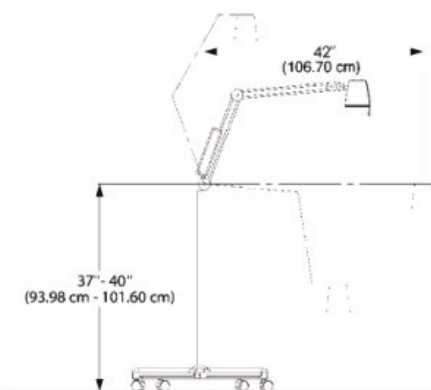

Task Light

LE-35

A better alternative to the multi-purpose gooseneck.

Philips Burton's new LE-35 provides two to five times more bright white light for your money than similar lights in its class. LE-35's K-arm reach of 42" (107 cm) is about double that of other comparable lights with drift-free and sag-free performance year after year. Our value, performance and two year product warranty make Philips Burton's LE-35 the best task light on the market.

The Right Light

PHILIPS
burton

Features

- Drift-free K-arm with 42" (107 cm) arm range
- Available in a table mount, wall mount and floorstand model
- UL 153 certified

LE-35 range of motion and general dimensions