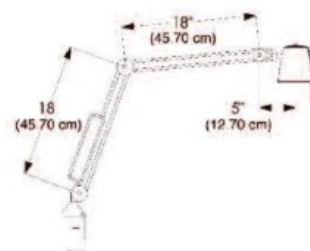

Task Light

LE-35

A better alternative to the multi-purpose gooseneck.

Philips Burton's new LE-35 provides two to five times more bright white light for your money than similar lights in its class. LE-35's K-arm reach of 42" (107 cm) is about double that of other comparable lights with drift-free and sag-free performance year after year. Our value, performance and two year product warranty make Philips Burton's LE-35 the best task light on the market.

The Right Light

PHILIPS
burton

Features

- Drift-free K-arm with 42" (107 cm) arm range
- Available in a table mount, wall mount and floorstand model
- UL 153 certified

LE-35 range of motion and general dimensions

Summary of technical data	
Illuminance:	30,000 lux (2787 fc) at 18" (46 cm)
Color Temperature:	2900 K
CRI:	97
Bulb life:	4000-hour average lamp life
Type of bulb:	Halogen Dichroic Reflector
Power:	35 Watts
Product warranty:	2-year warranty