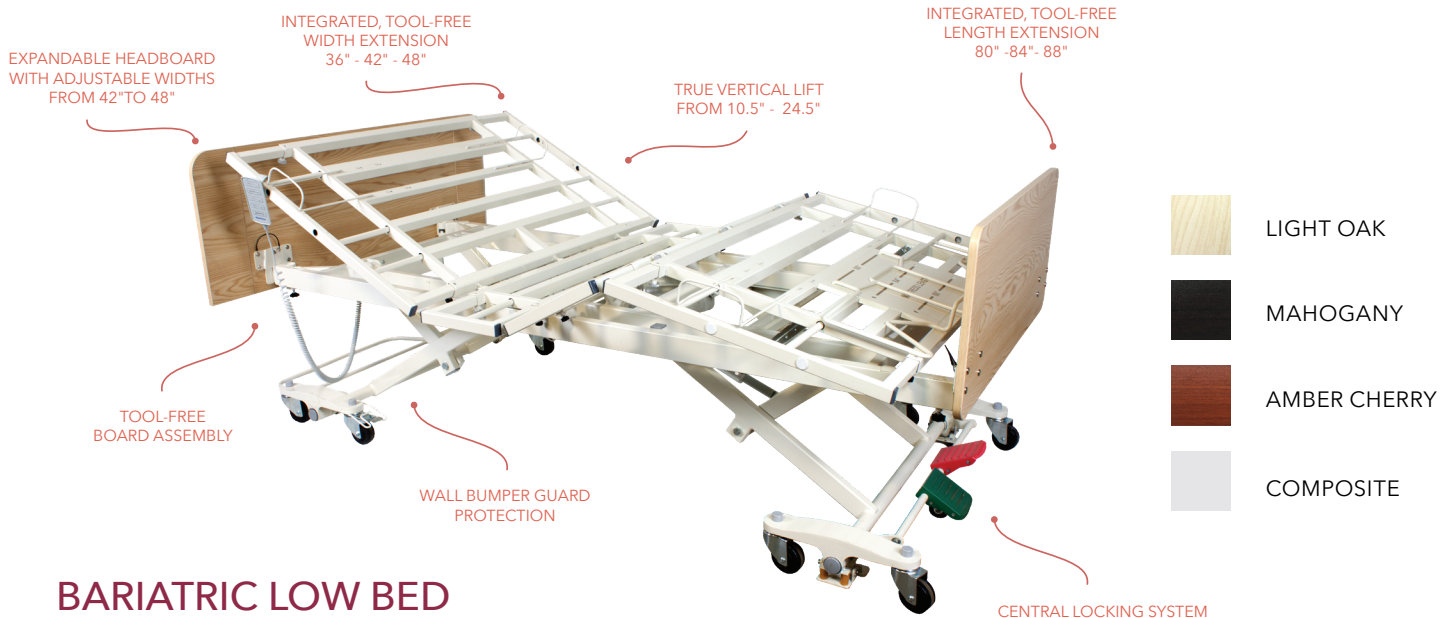

REORDER NUMBER: 12013

## BARIATRIC LOW BED

DB300 • 750 LB. WEIGHT CAPACITY

(650 LB. SAFE WORKING LOAD)

- Constructed from durable, welded steel for optimal support
- Auto-contour function raises head and feet simultaneously for added comfort
- Includes 10-function hand control pendant for optimal convenience
- Functions include Trendelenburg and reverse Trendelenburg positions
- Warranty: 15 years on all welds, 3 years on electrical and mechanical; and 1 year on all other parts and components

### OPTIONAL ACCESSORIES

- Tool-free, removable Headboards / Footboards: Mahogany, Amber Cherry, Light Oak, and Composite
- Rails and Assist bars: Composite Swing Rail; Metal Swing Rail, Pivot Assist Bar, and Q Assist Bar
- Battery Backup