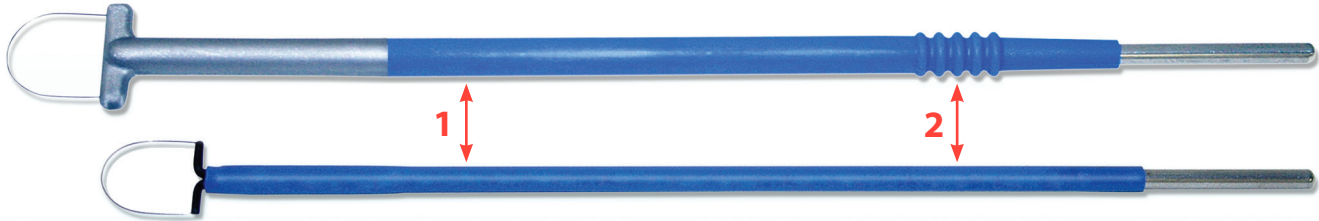

WE COULD MAKE THEM THIS WAY... BUT WE DON'T!

Bovie®

BOVIE MEDICAL CORPORATION • 5115 Ulmerton Road, Clearwater, FL 33760 • USA • Ph 1-800-537-2790 • Sales@BovieMed.com • www.BovieMedical.com