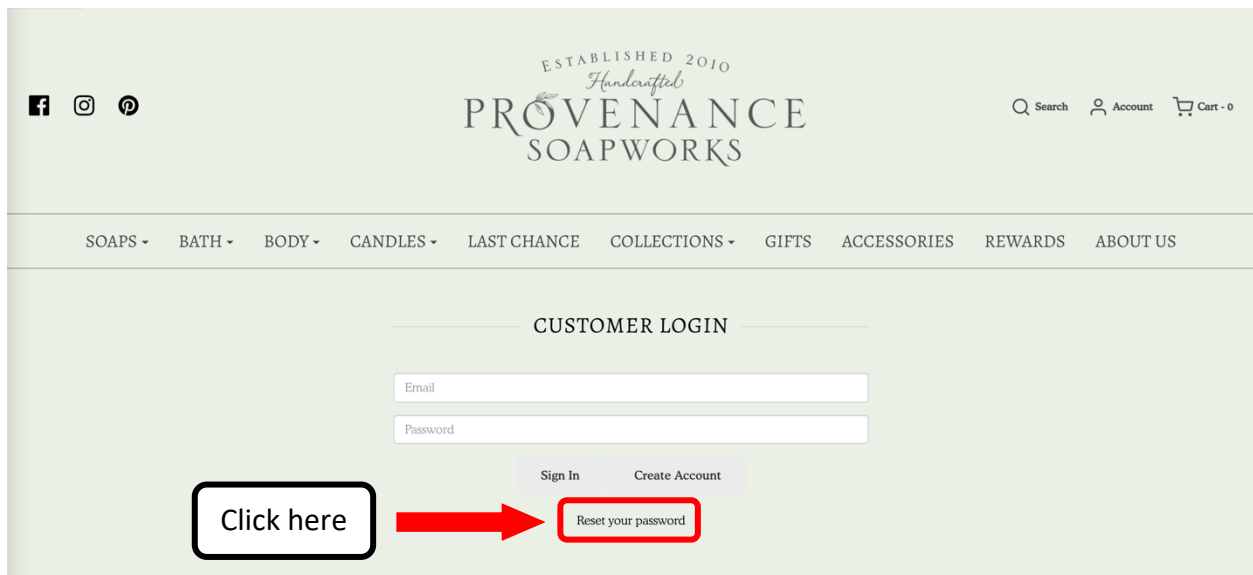

# How to Reset Your Password

Direct Link: <https://www.provenancesoaps.com/account/login>

CUSTOMER LOGIN

Email

Password

Sign In

Create Account

Reset your password