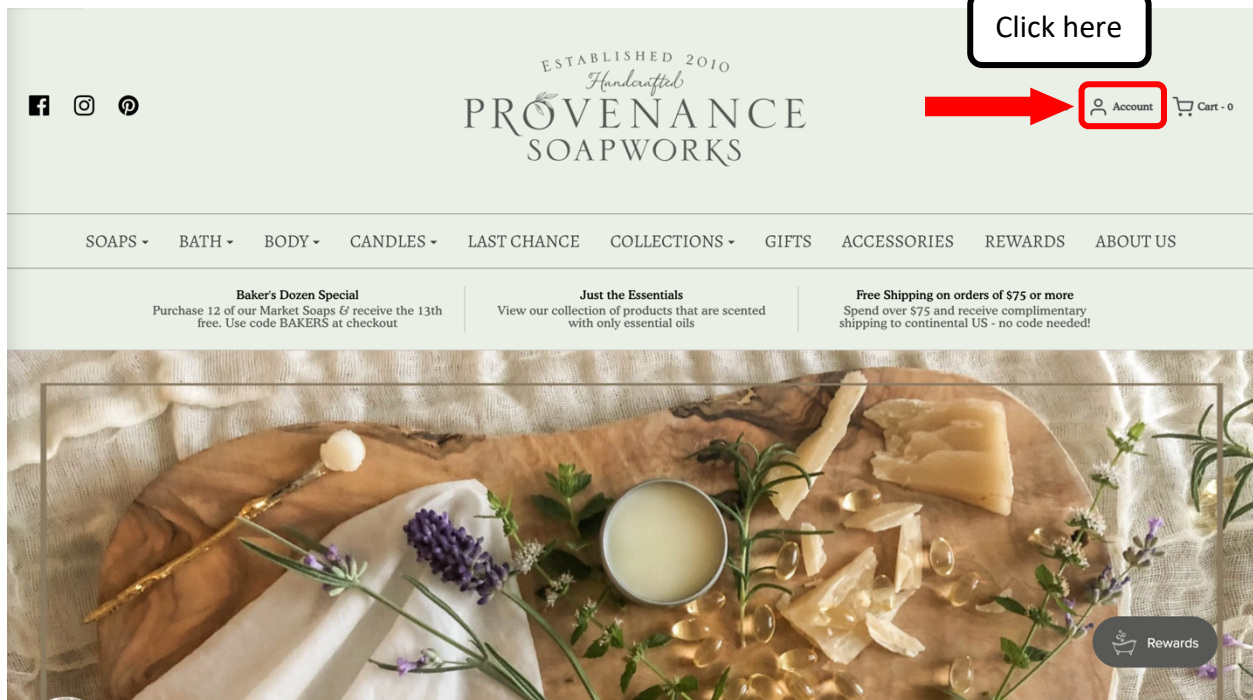

# How to Reset Your Password

Direct Link: <https://www.provenancesoaps.com/account/login>

CUSTOMER LOGIN

Email

Password

Sign In

Create Account

Reset your password