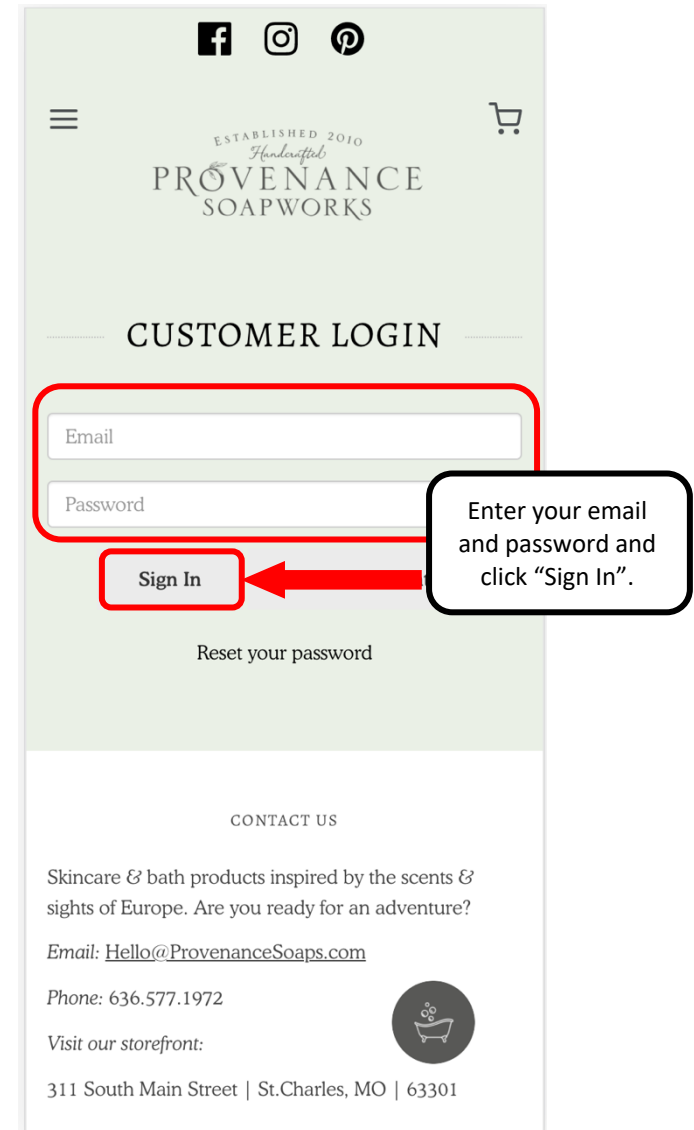

How to Log in to Your Account

Direct Link: <https://www.provenancesoaps.com/account/login>

Option #1 – Main Menu

Option #2 – Rewards Button