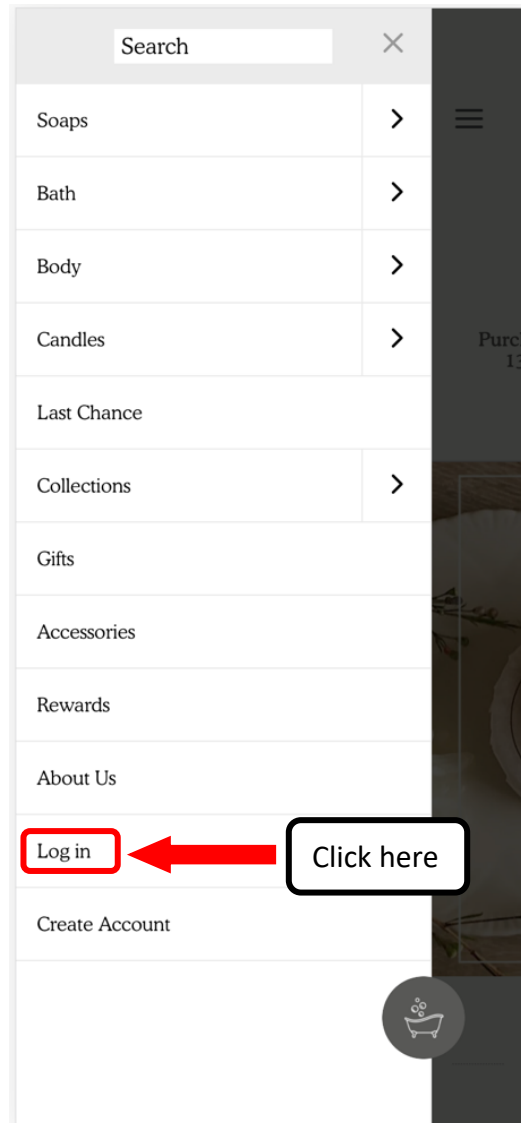

How to Log in to Your Account

Direct Link: <https://www.provenancesoaps.com/account/login>

Option #1 – Main Menu

Option #2 – Rewards Button