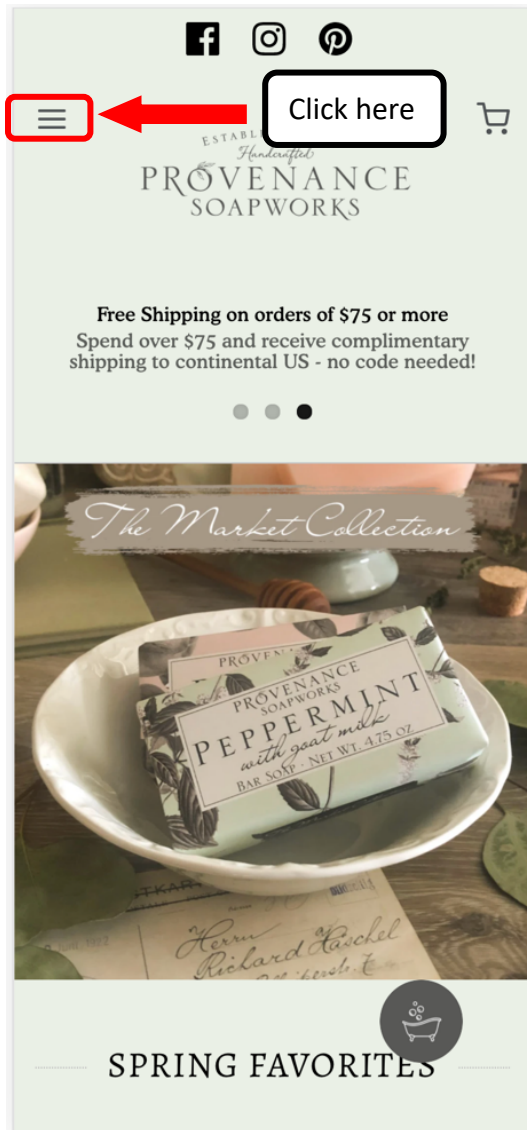

How to Log in to Your Account

Direct Link: <https://www.provenancesoaps.com/account/login>

Option #1 – Main Menu

Option #2 – Rewards Button