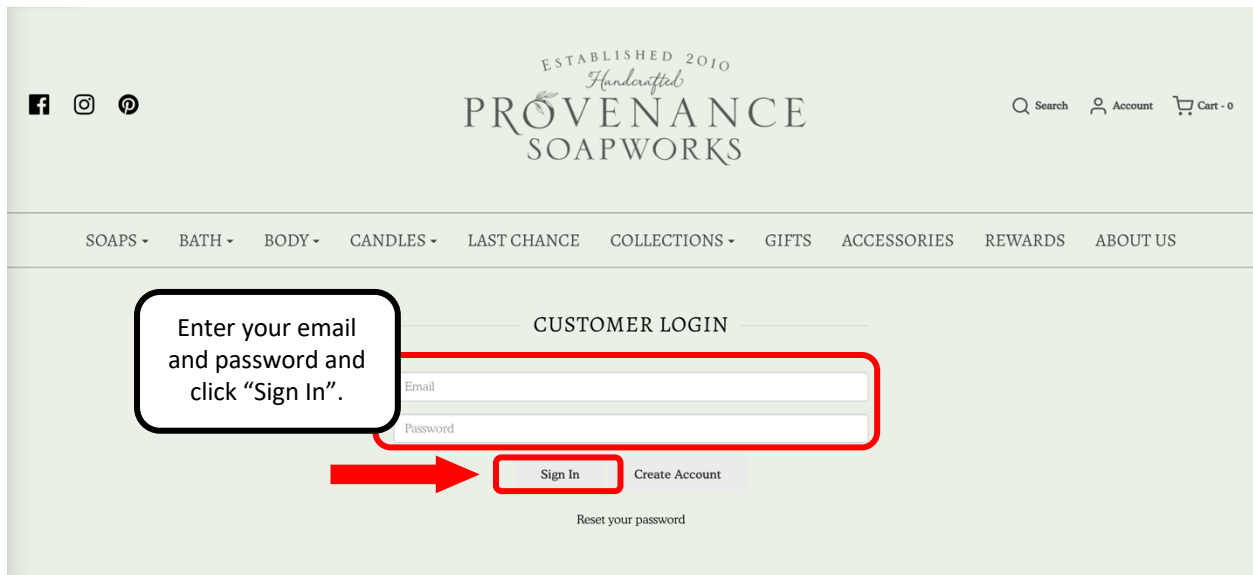

# How to Log in to Your Account

Direct Link: <https://www.provenancesoaps.com/account/login>

Option #1 – top right navigation

Option #2 – Rewards Button

Enter your email and password and click "Sign In".

CUSTOMER LOGIN