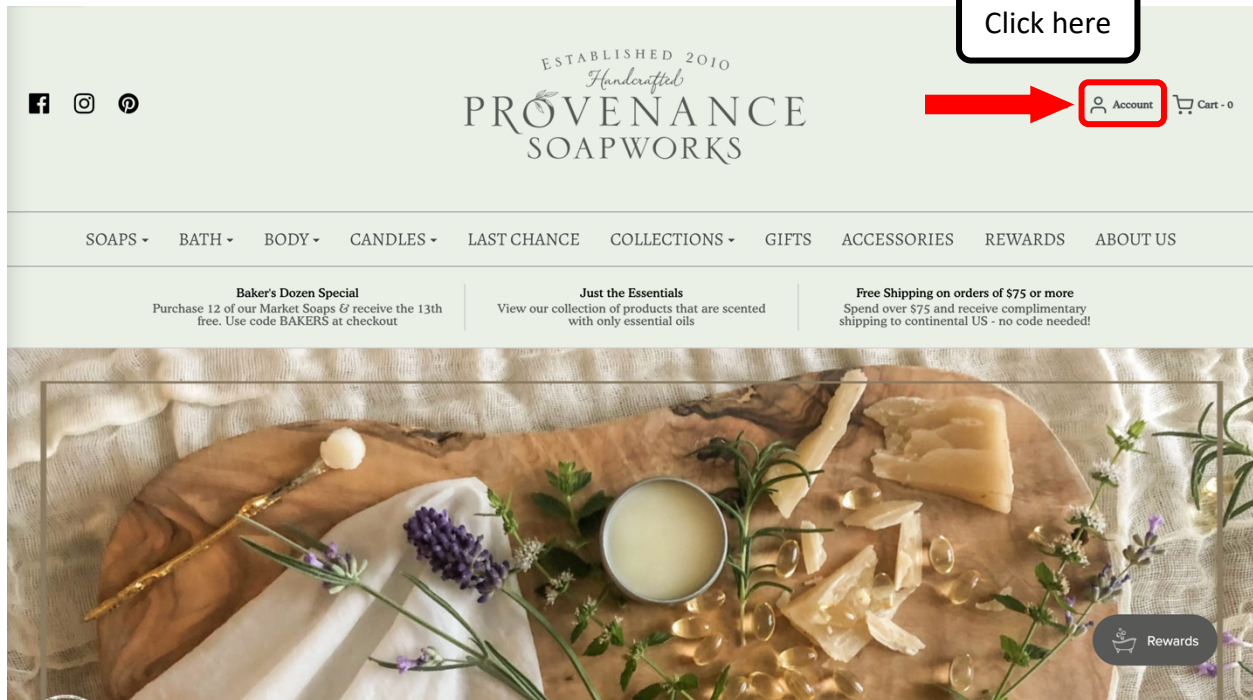

# How to Log in to Your Account

Direct Link: <https://www.provenancesoaps.com/account/login>

Option #1 – top right navigation

Option #2 – Rewards Button

Enter your email and password and click "Sign In".

CUSTOMER LOGIN