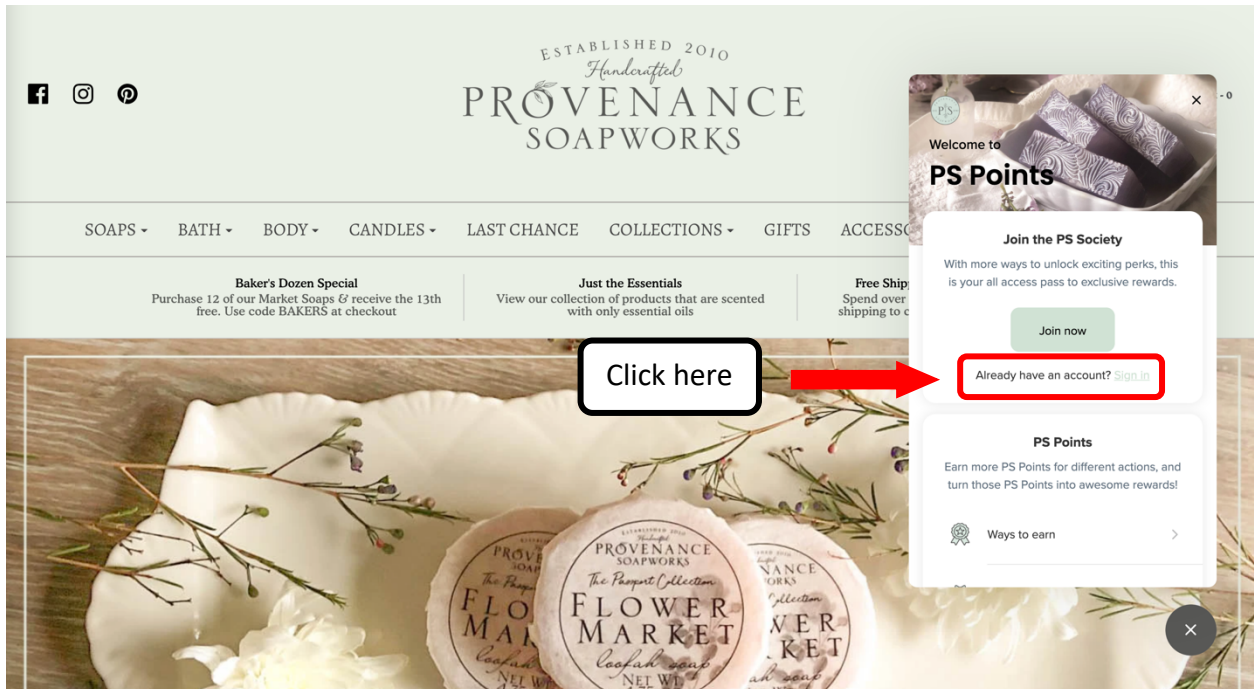

# How to Log in to Your Account

Direct Link: <https://www.provenancesoaps.com/account/login>

Option #1 – top right navigation

Option #2 – Rewards Button

Enter your email and password and click "Sign In".

CUSTOMER LOGIN