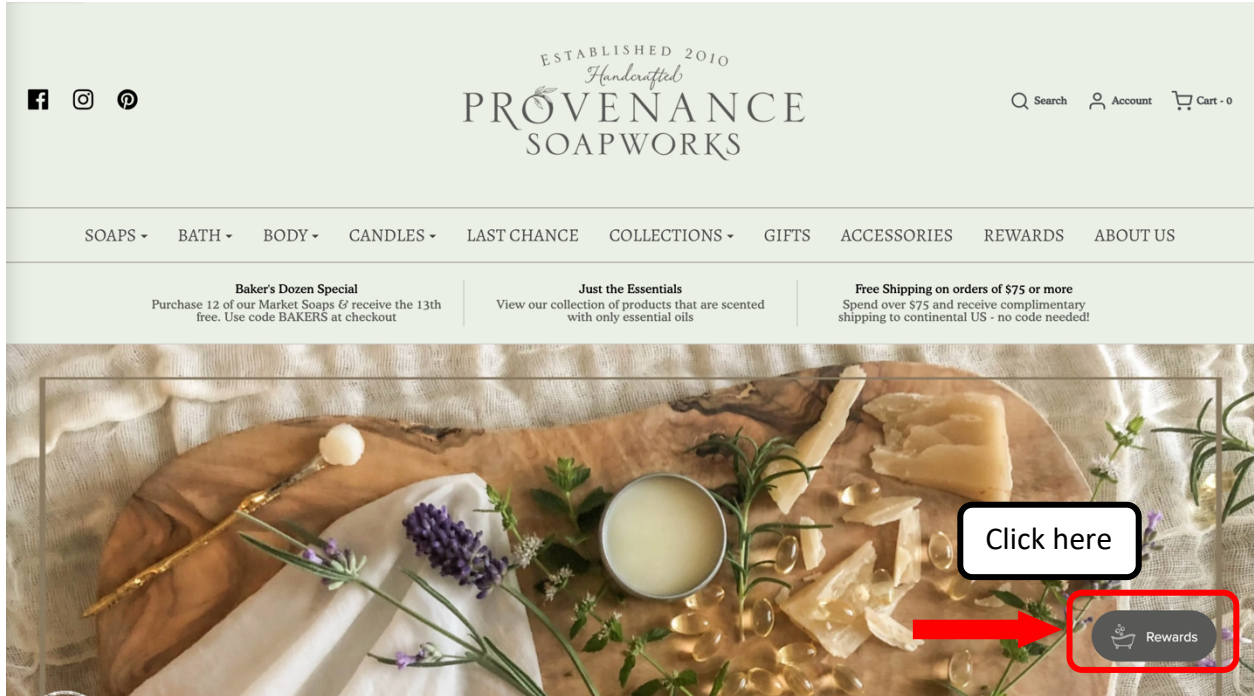

# How to Log in to Your Account

Direct Link: <https://www.provenancesoaps.com/account/login>

Option #1 – top right navigation

Option #2 – Rewards Button

Enter your email and password and click "Sign In".

CUSTOMER LOGIN