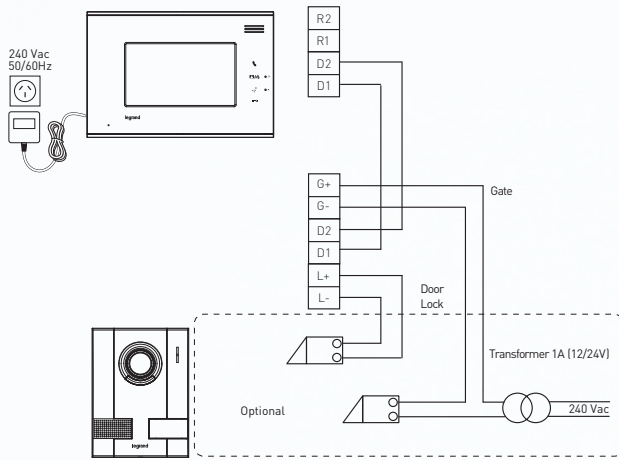

Video Door Entry Kits

7" HANDSFREE COLOUR VIDEO MONITOR

- Slimline 23mm deep
- Available in 2 or 4 wire options
- Easy to install - no programming needed
- Easy to wire
- Ability to add up to 2 additional monitors
- Additional internal monitor can be ordered separately
- Intercom between internal monitors
- Surface mounted

VIDEO STREET PANEL WITH LED LIGHTS

- Aluminium alloy construction
- Weather protection: IP44
- Impact protection: IK07
- Door strike can be activated from internal monitor (door strike not included)
- Surface mounted
- Rain shield*

*Available on 2 wire model only

WIRING

2 Wire Kit