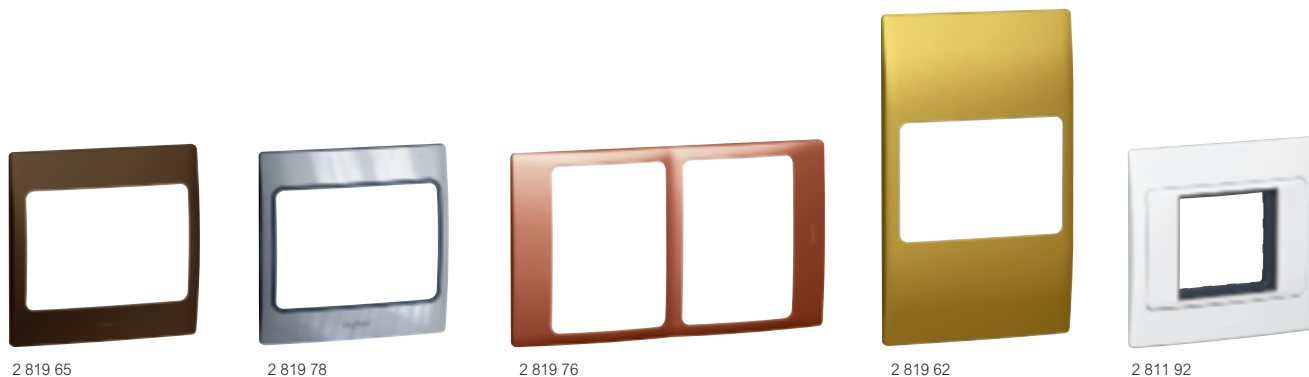

Mallia™

plates, frames, blanking plates, adaptors and accessories - customisable

Plate selection charts p. 547

Pack	Cat.Nos	Plates
10	2 819 00	1 gang - plastic <ul style="list-style-type: none"> ○ White ● Silver ● Champagne ● Pearl ● Dark Silver ● Brass ● Bronze ● Matt Black ● Copper
10	2 819 05	
10	2 819 10	
10	2 819 50	
10	2 819 55	
10	2 819 60	
10	2 819 65	
10	2 819 70	
10	2 819 75	
1	2 819 78	
1	2 819 82	
1	2 819 86	
1	2 819 90	
5	2 819 01	2 x 1 gang - plastic <ul style="list-style-type: none"> ○ White ● Silver ● Champagne ● Pearl ● Dark Silver ● Brass ● Bronze ● Matt Black ● Copper
5	2 819 06	
5	2 819 11	
5	2 819 51	
5	2 819 56	
5	2 819 61	
5	2 819 66	
5	2 819 71	
1	2 819 79	2 x 1 gang - metal <ul style="list-style-type: none"> ● Brushed Stainless Steel ● Gold ● Polished Stainless Steel ● Lacquered Black
1	2 819 83	
1	2 819 87	
1	2 819 91	
5	2 819 02	2 gang - Vertical For 2 gang vertical DP switch 45 A (p. 540) <ul style="list-style-type: none"> ○ White ● Silver ● Champagne ● Pearl ● Dark Silver ● Brass ● Bronze ● Matt Black ● Copper ● Brushed Stainless Steel ● Gold ● Polished Stainless Steel ● Lacquered Black
5	2 819 07	
5	2 819 12	
5	2 819 52	
5	2 819 57	
5	2 819 62	
5	2 819 67	
5	2 819 72	
5	2 819 77	
1	2 819 80	
1	2 819 84	
1	2 819 88	
1	2 819 92	