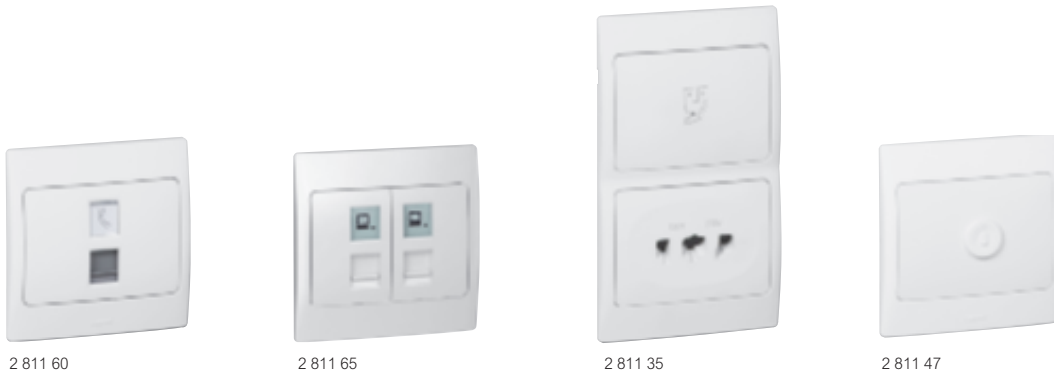

Mallia™

telephone, data, television, shaver socket and cable outlets - complete white

Conform to BS EN 60669 – 1
 Polycarbonate front cover plates with a matt finish. Compact mechanism for a larger wiring space
 Supplied with 2 screws M 3.5 for BS boxes. Supplied complete with plate. Dim.: 86 x 86 mm

Pack	Cat.Nos	Telephone sockets	Television sockets
5	2 811 60	RJ 11 sockets - 4 contacts 1/4 turn, tool-less connector ○ White 	For DVBT and satellite installation (with individual demodulator) DVBT HDTV compatible TV: male connector (Ø9.5 mm) R: female connector (Ø9.5 mm) SAT: "F" type connector Recommended coaxial cable: 17 VATC TV-R-SAT socket TV: 5-68/120 - 862 MHz R: 87.5-108 MHz SAT: 950-2400 MHz Star low attenuation 1.5 dB ○ White 
5	2 811 63	Double RJ 11 sockets - 4 contacts 1/4 turn, tool-less connector ○ White 	
5	2 811 68	BS master telephone sockets ○ White 	
5	2 811 69	BS secondary telephone sockets ○ White 	
10	2 811 70	2 A - 3 pin sockets ○ White 	
5	2 811 61	Data sockets RJ 45 Cat. 5e UTP ○ White 	
5	2 811 62	RJ 45 Cat. 6 UTP ○ White 	
5	2 811 64	Double RJ 45 Cat. 5e UTP ○ White 	TV socket TV: 0-2400 MHz Star low attenuation 1 dB ○ White 
5	2 811 65	Double RJ 45 Cat. 6 UTP ○ White 	
5	2 811 66	Telephone and data sockets RJ 11 + RJ 45 sockets Cat. 5e UTP ○ White 	TV socket "F" type with screws SAT: 0-2400 MHz Star attenuation 1 dB ○ White 
1	2 811 35	Shaver socket 230 V / 120 V ~ - 50/60 Hz. Dim.: 86 x 146 mm ○ White 	Cable outlets Conform to BS 5733 20 A ○ White 
5	2 811 48		45 A ○ White 