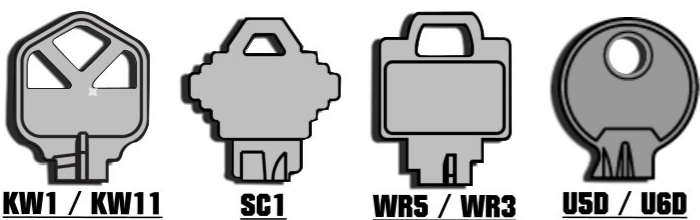

SOLD IN PACKS OF 5
CHECK WEBSITE FOR CURRENT PRICING
FREE SHIPPING ON ORDERS OVER $75.00

EMAIL: info@tdrandco.com

PHONE: 720-352-0510 FAX: 720-627-5383

www.GUITARSHAPEDKEYS.com