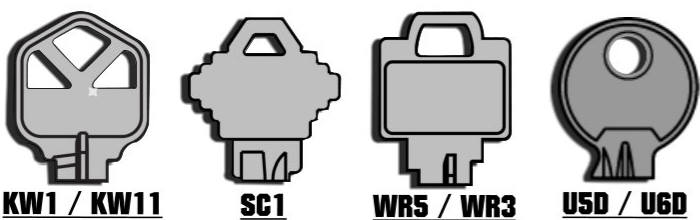

Duplicates with:

SOLD IN PACKS OF 5
CHECK WEBSITE FOR CURRENT PRICING
FREE SHIPPING ON ORDERS OVER $75.00

EMAIL: info@tdrandco.com

PHONE: 720-352-0510   FAX: 720-627-5383

www.GUITARSHAPEDKEYS.com