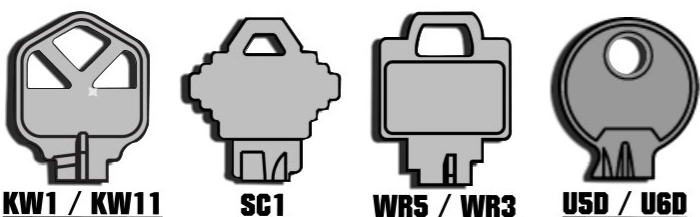

SOLD IN PACKS OF 5
CHECK WEBSITE FOR CURRENT PRICING
FREE SHIPPING ON ORDERS OVER $75.00

EMAIL: info@tdrandco.com

PHONE: 720-352-0510   FAX: 720-627-5383

www.GUITARSHAPEDKEYS.com