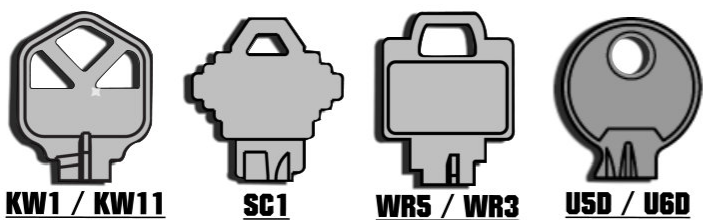

KW1 / KW11   SC1   WR5 / WR3   USD / U6D

SOLD IN PACKS OF 5
CHECK WEBSITE FOR CURRENT PRICING
FREE SHIPPING ON ORDERS OVER $75.00

EMAIL: info@tdrandco.com

PHONE: 720-352-0510   FAX: 720-627-5383

www.GUITARSHAPEDKEYS.com