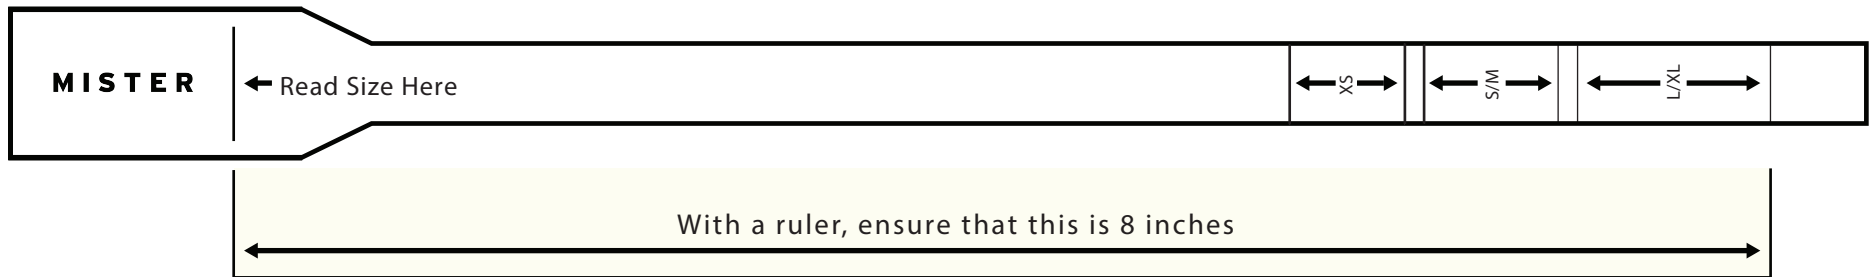

SIZE	INCHES	CM
XS	5.50 - 6.10	13.97 - 15.494
S/M	6.20 - 6.90	15.748 - 17.526
L/XL	7.00 - 8.00	17.78 - 20.32

### CUFF & BRACELET MEASUREMENT CHART

SIZE	INCHES	MM
7	2 3/16	54
7½	2 1/4	55.3
8	2 5/16	56.6
8½	2 3/8	57.6
9	2 7/16	59.1
9½	2 1/2	60.3
10	2 9/16	61.6
11	2 11/16	64.1