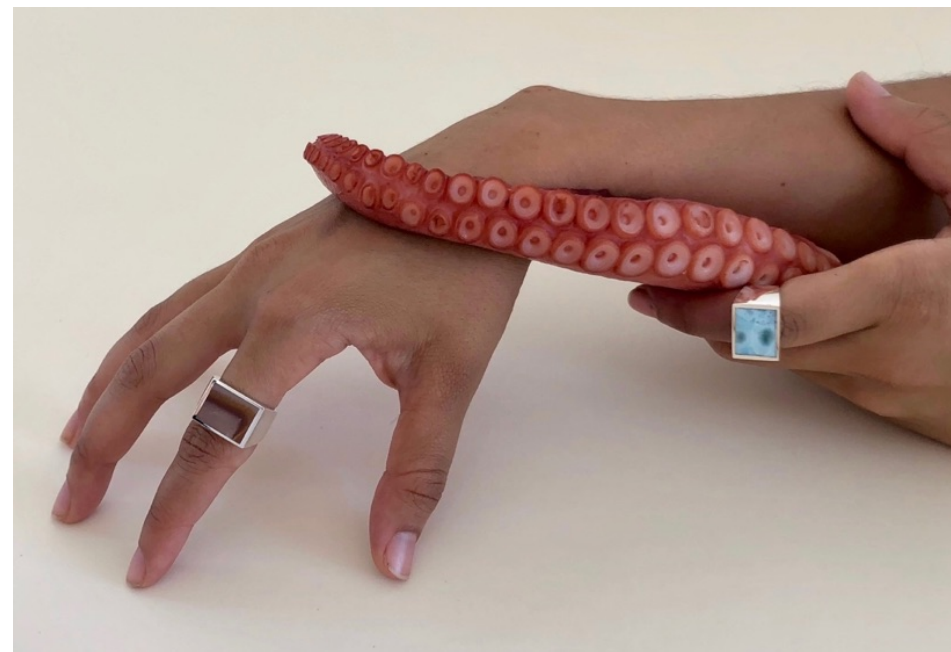

*Legier*

SPRING/SUMMER 2019  
CONTACT: LEGIER@LEGIER.LA

LSS Yellow Horse Stone Signet Ring

LSS Larimar signet ring and LSS Zion Rhyolite signet ring

LSS Pietersite signet ring and LSS Rhodochrosite signet ring

LSSP Abalone brass pendant on 14k gold fill elongated cable chain;

LSSP Black Onyx + diamond 14k plated pendant on 14k gold fill box chain;

LSS Faultline Wonderstone Signet Ring

Left: LSS Rhodochrosite Signet, LBB Citrine, Amethyst & Diamond Bubble Bezel Ring in 14k Gold, and LSS Yellow Horse Signet Ring  
Right: LSS Yellow Horse Signet, LSS Rhodochrosite Signet Ring, and LOSS Black Mother of Pearl Oval Signet Ring