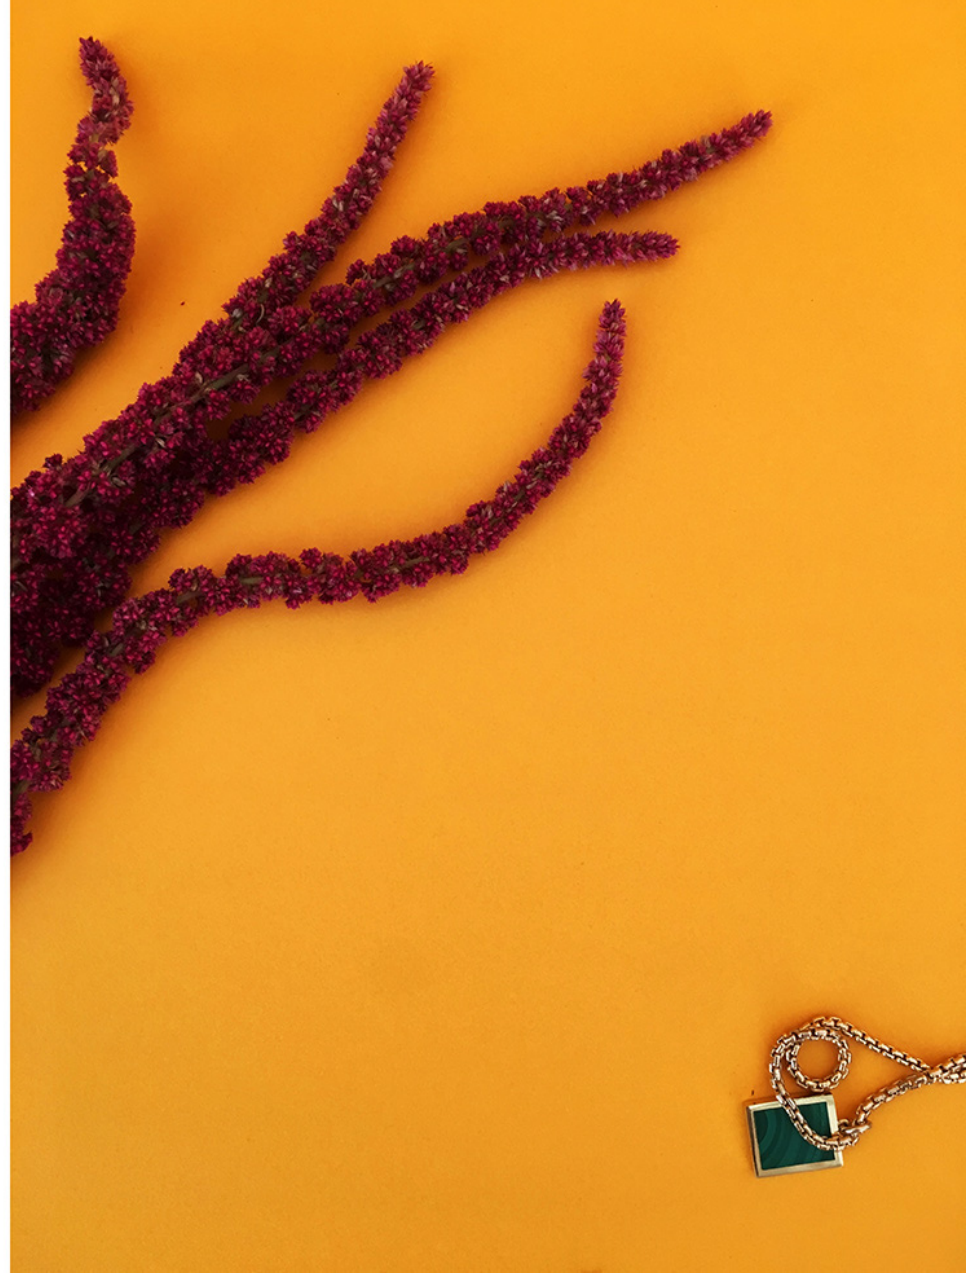

Stone Signet Pendant Necklace with Malachite Inlay