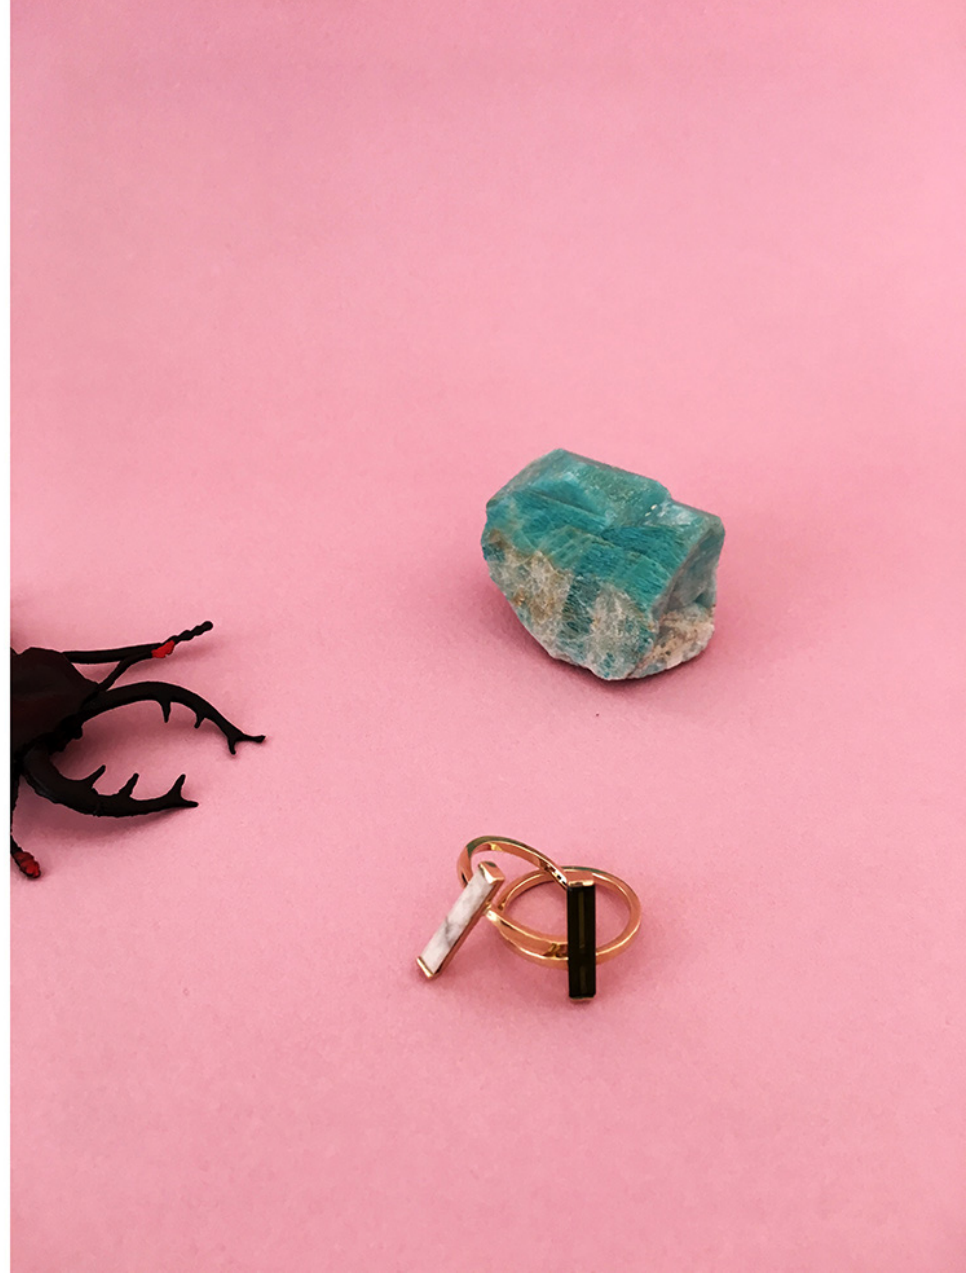

Small Stone Signet Ring with Malachite Inlay

Stone Signet Ring with Abalone Inlay

Signet Ring with Interior Lapis Inlay & Strip Signet Ring with Black Onyx Inlay

Round Pendant with Black Onyx Inlay and Diamond

Round Pendant Bracelet with Malachite Inlay

Round Stone Signet Earring with Wonderstone Inlay and 14k Hoop

Baguette Ring in 10k with White Turquoise and Tourmaline

Signet Ring with Green Parrot Wing Chrysocolla and Malachite Inlay