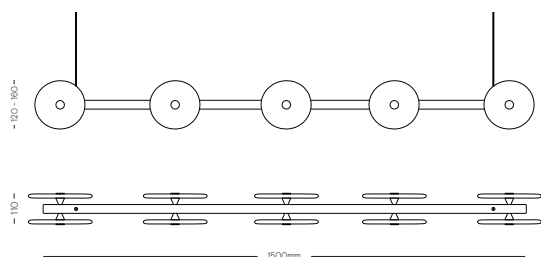

## LINEAR BAR (CLEAR) PENDANT

Designed and Handmade by Oliver Höglund & Ryan Roberts

Molten hot glass shaped and hand-blown at one thousand degrees cel-sius. Ten flat disc shape made with quality Swedish clear glass.

### TECHNICAL DATA

Application	Interior Use Only	Input Power	100 - 240VAC
Glass Colour	Clear	Output Power Standard	17 - 29V DC (350mA Constant Current) Supplied with Remote Driver
Linear Bar Finish	Matte Black / Matte White / Steel Finish / Brass Finish / Medium Bronze Powdercoat	Dedicated LED	10 x 1W - 350mA (Standard) 10 x 2W - 350mA (additional cost) Lifespan - 60,000+ Hours
Ceiling Mount	Matte White / Matte Black	Colour Temperature	2700K / 3000K (standard) / 4000K
Suspension	Steel Cable / Black Cable / White Cable	Dimming	Yes - TRIAC / Phase Dimming (Standard) DALI Dimmable (additional cost)
Suspension Length	1500mm	Weight	6.0kg
Dimensions	Coral Glass (x10 ) Width: 120 - 160mm  Linear Bar Length: 1500mm Total width - 110mm - 120mm	Warranty	24 Months / 2 Years
Measurement between ceiling mounts - 1330mm		Certification	CE / AS/NZS - 60598.2.1

### DIMENSIONS