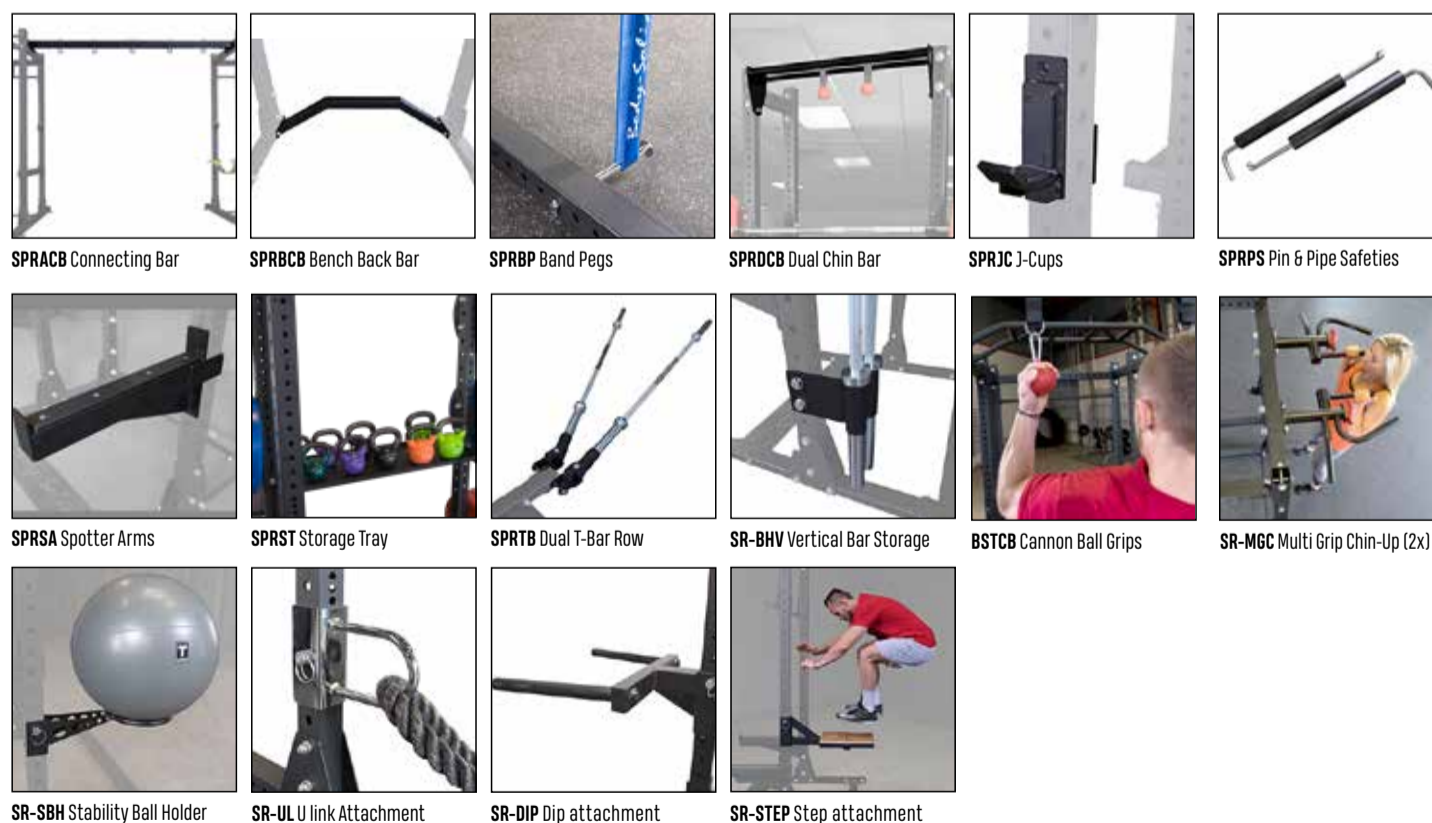

POWER RACKS

Available packages

ITEM	SPR500
PRICE	620.00€

SPR500BACK	SPR500BACKP4
1150.00€	2200.00€

Length (cm)	127
Width (cm)	134.6
Height (cm)	226
Weight (kg)	96
Warranty	
Package includes	

Length (cm)	127	205.7
Width (cm)	205.7	205.7
Height (cm)	226	226
Weight (kg)	156	223
Warranty		
Package includes	SPR500 SPR500HALFBACK SPRDCB Dual Chin-Up bar SPRJC J-Cups SPRSA Spotter Arms	SPR500 SPR500BACK SFID425 SPRDCB Dual Chin-Up bar BSTCB Cannon Ball Grips SR-DIP Dip attachment

Attachments	SR-DIP Dip attachment SR-STEP Step attachment
Options	SPRACB Connecting Bar SPRBCB Bench Back Bar SPRBP Band Pegs SPRDCB Dual Chin Bar SPRJC J-Cups SPRPS Pin & Pipe Safeties SPRSA Spotter Arms SPRST Storage Tray SPRTB Dual T-Bar Row SR-BHV Vertical Bar Storage BSTCB Cannon Ball Grips SR-MGC Multi Grip Chin-Up (2x) SR-SBH Stability Ball Holder SR-UL U link Attachment

Attachments	SR-DIP Dip attachment SR-STEP Step attachment
Options	SPRACB Connecting Bar SPRBCB Bench Back Bar SPRBP Band Pegs SPRPS Pin & Pipe Safeties SPRST Storage Tray SPRTB Dual T-Bar Row SR-BHV Vertical Bar Storage BSTCB Cannon Ball Grips SR-MGC Multi Grip Chin-Up (2x) SR-SBH Stability Ball Holder SR-UL U link Attachment

SPRACB Connecting Bar

SPRBCB Bench Back Bar

SPRBP Band Pegs

SPRDCB Dual Chin Bar

SPRJC J-Cups

SPRPS Pin & Pipe Safeties

SPRSA Spotter Arms

SPRST Storage Tray

SPRTB Dual T-Bar Row

SR-BHV Vertical Bar Storage

BSTCB Cannon Ball Grips

SR-MGC Multi Grip Chin-Up (2x)

SR-SBH Stability Ball Holder

SR-UL U link Attachment

SR-DIP Dip attachment

SR-STEP Step attachment