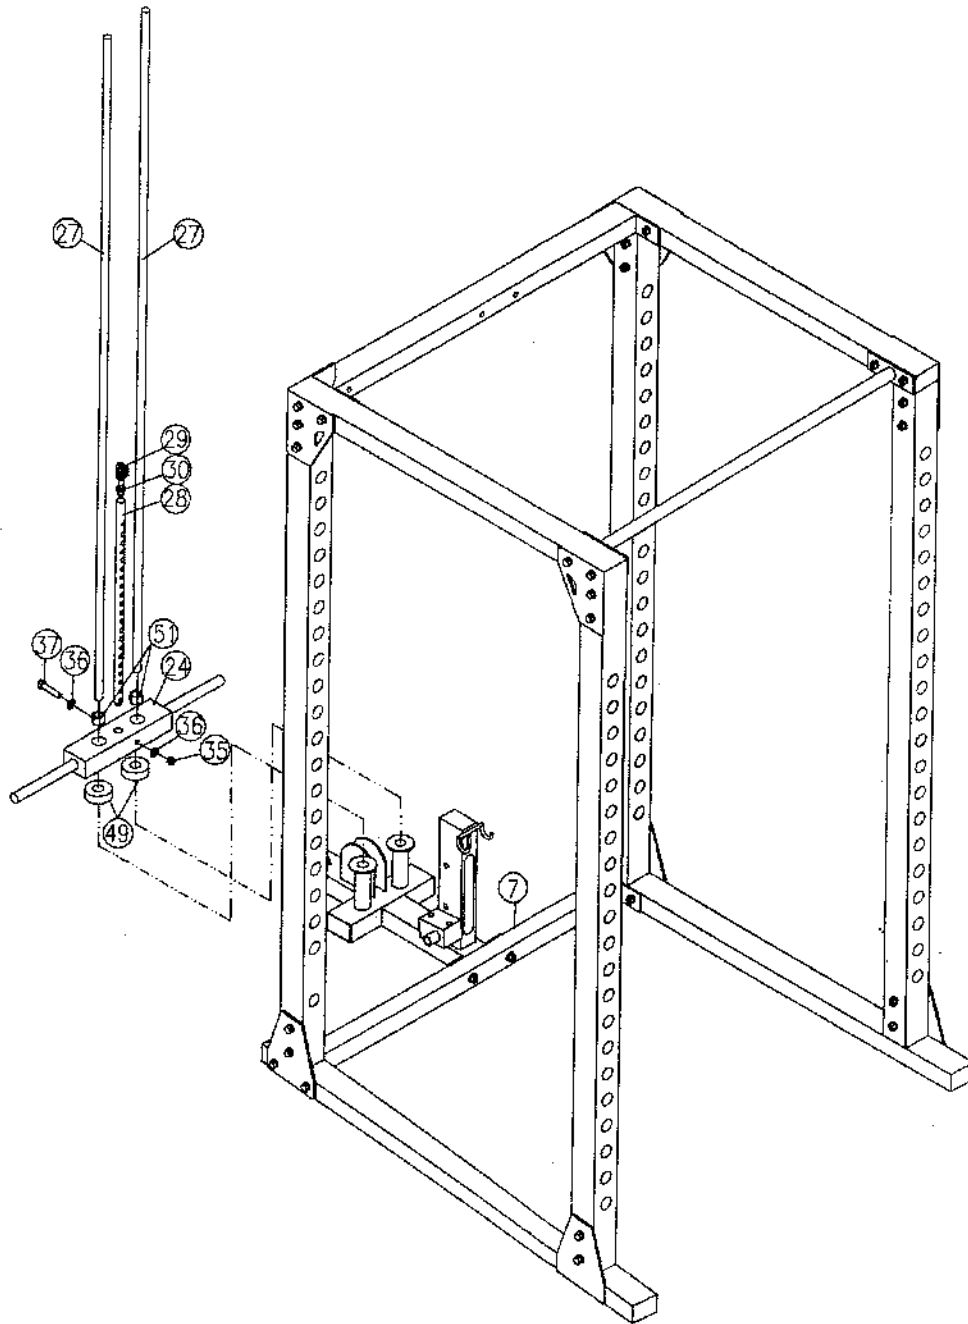

USER'S MANUAL

GLA378

GLA378 EXPLODED DIAGRAM

GLA378 PART LIST

NO.	NAMES	QTY.
12	HEX HEAD BOLT 1/2" x 4" PARTIAL THREAD	4
15	1/2" WASHER	8
16	END CAP 2" x 3"	6
18	LOW ROW BAR	2
19	TOP FRAME	1
20	BOTTOM FRAME	1
21	LAT PULLDOWN BAR	1
22	CABLE 117"	1
23	CABLE 142"	1
24	TOP PLATE WITH WEIGHT HORNS	1
25	FOOT BRACE	1
26	PULLEY PLATE	2
27	GUIDE ROD	2
28	SELECTOR ROD	1
29	SELECTOR ROD TOP BOLT 1/2"x 2"	1
30	1/2" JAM NUT	1
31	HEX HEAD BOLT 3/8" x 3/4" FULL THREAD	2
32	HEX HEAD BOLT 3/8" x 2" FULL THREAD	4
33	HEX HEAD BOLT 3/8" x 3" FULL THREAD	2
34	HEX HEAD BOLT 3/8" x 3 3/4" FULL THREAD	2
35	3/8" NYLON LOCK NUT	9
36	3/8" WASHER	12
37	HEX HEAD BOLT 3/8" x 3 1/2" PART. THREAD	1
38	LAT BAR PAD	1
39	RUBBER GRIP	2
40	RUBBER GRIP	2
41	RUBBER COVER	2
42	RUBBER COVER	2
43	WEIGHT STACK PIN	1
44	T-SHAPPED POP PIN	1
45	CABLE END SHAFT	1
46	3/8" PULLEY SPACER	8
47	SNAP LINK	3
48	ROUND END CAP	4
49	RUBBER DONUT	2
50	SHAFT COLLAR	4
51	TOP PLATE INSERT	2
52	PULLEY	8
53	END CAP 2" x 2"	1
54	ROUND END CAP	2
55	ALLEN SCREW 5/16" x 5/16"	2
56	CHAIN	1

STEP 1

STEP 2

STEP 3