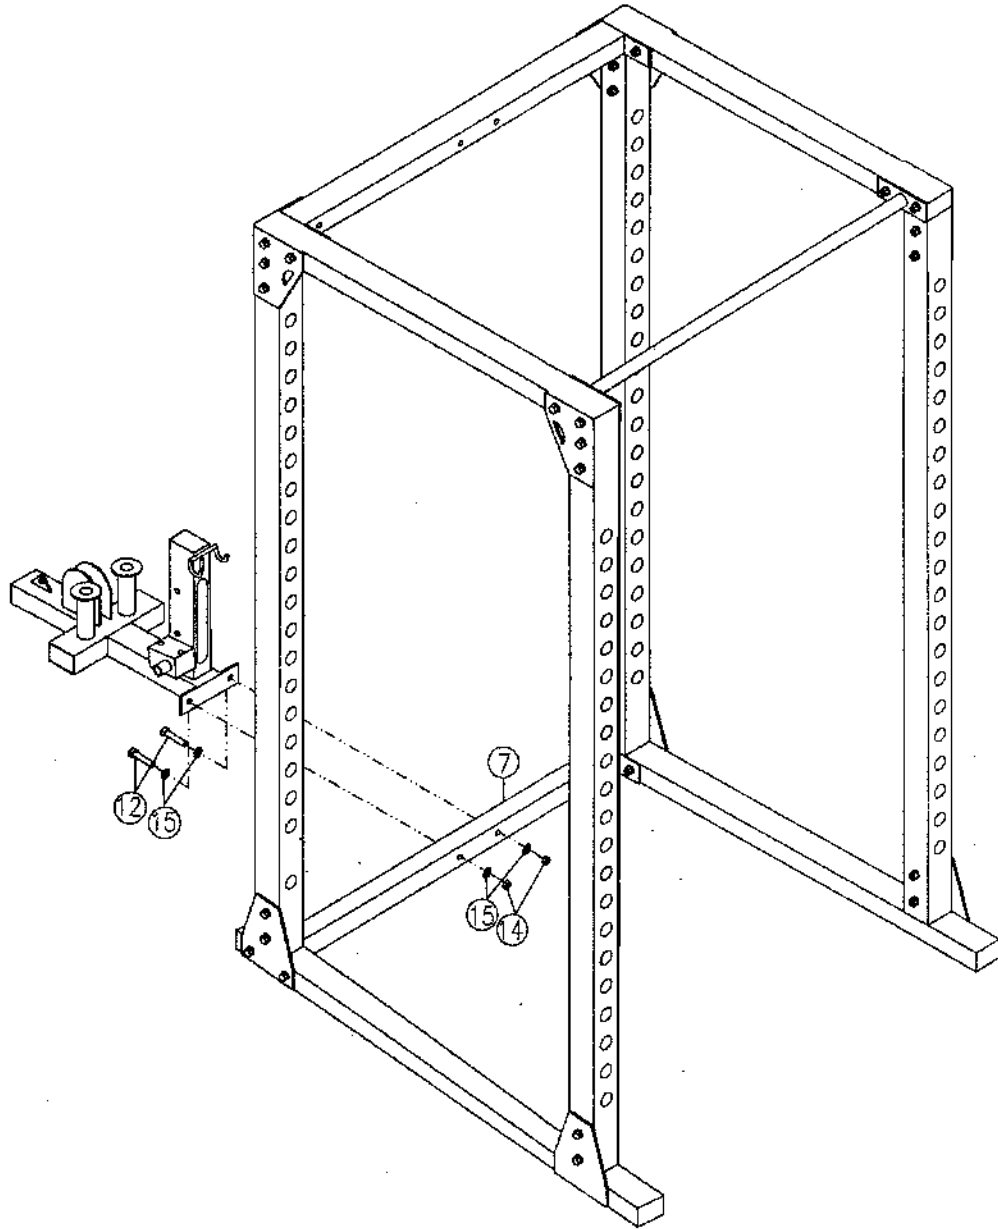

USER'S MANUAL

GLA378

GLA378 EXPLODED DIAGRAM

GLA378 PART LIST

NO.	NAMES	QTY.
12	HEX HEAD BOLT 1/2" x 4" PARTIAL THREAD	4
15	1/2" WASHER	8
16	END CAP 2" x 3"	6
18	LOW ROW BAR	2
19	TOP FRAME	1
20	BOTTOM FRAME	1
21	LAT PULLDOWN BAR	1
22	CABLE 117"	1
23	CABLE 142"	1
24	TOP PLATE WITH WEIGHT HORNS	1
25	FOOT BRACE	1
26	PULLEY PLATE	2
27	GUIDE ROD	2
28	SELECTOR ROD	1
29	SELECTOR ROD TOP BOLT 1/2"x 2"	1
30	1/2" JAM NUT	1
31	HEX HEAD BOLT 3/8" x 3/4" FULL THREAD	2
32	HEX HEAD BOLT 3/8" x 2" FULL THREAD	4
33	HEX HEAD BOLT 3/8" x 3" FULL THREAD	2
34	HEX HEAD BOLT 3/8" x 3 3/4" FULL THREAD	2
35	3/8" NYLON LOCK NUT	9
36	3/8" WASHER	12
37	HEX HEAD BOLT 3/8" x 3 1/2" PART. THREAD	1
38	LAT BAR PAD	1
39	RUBBER GRIP	2
40	RUBBER GRIP	2
41	RUBBER COVER	2
42	RUBBER COVER	2
43	WEIGHT STACK PIN	1
44	T-SHAPPED POP PIN	1
45	CABLE END SHAFT	1
46	3/8" PULLEY SPACER	8
47	SNAP LINK	3
48	ROUND END CAP	4
49	RUBBER DONUT	2
50	SHAFT COLLAR	4
51	TOP PLATE INSERT	2
52	PULLEY	8
53	END CAP 2" x 2"	1
54	ROUND END CAP	2
55	ALLEN SCREW 5/16" x 5/16"	2
56	CHAIN	1

STEP 1

STEP 2

STEP 3