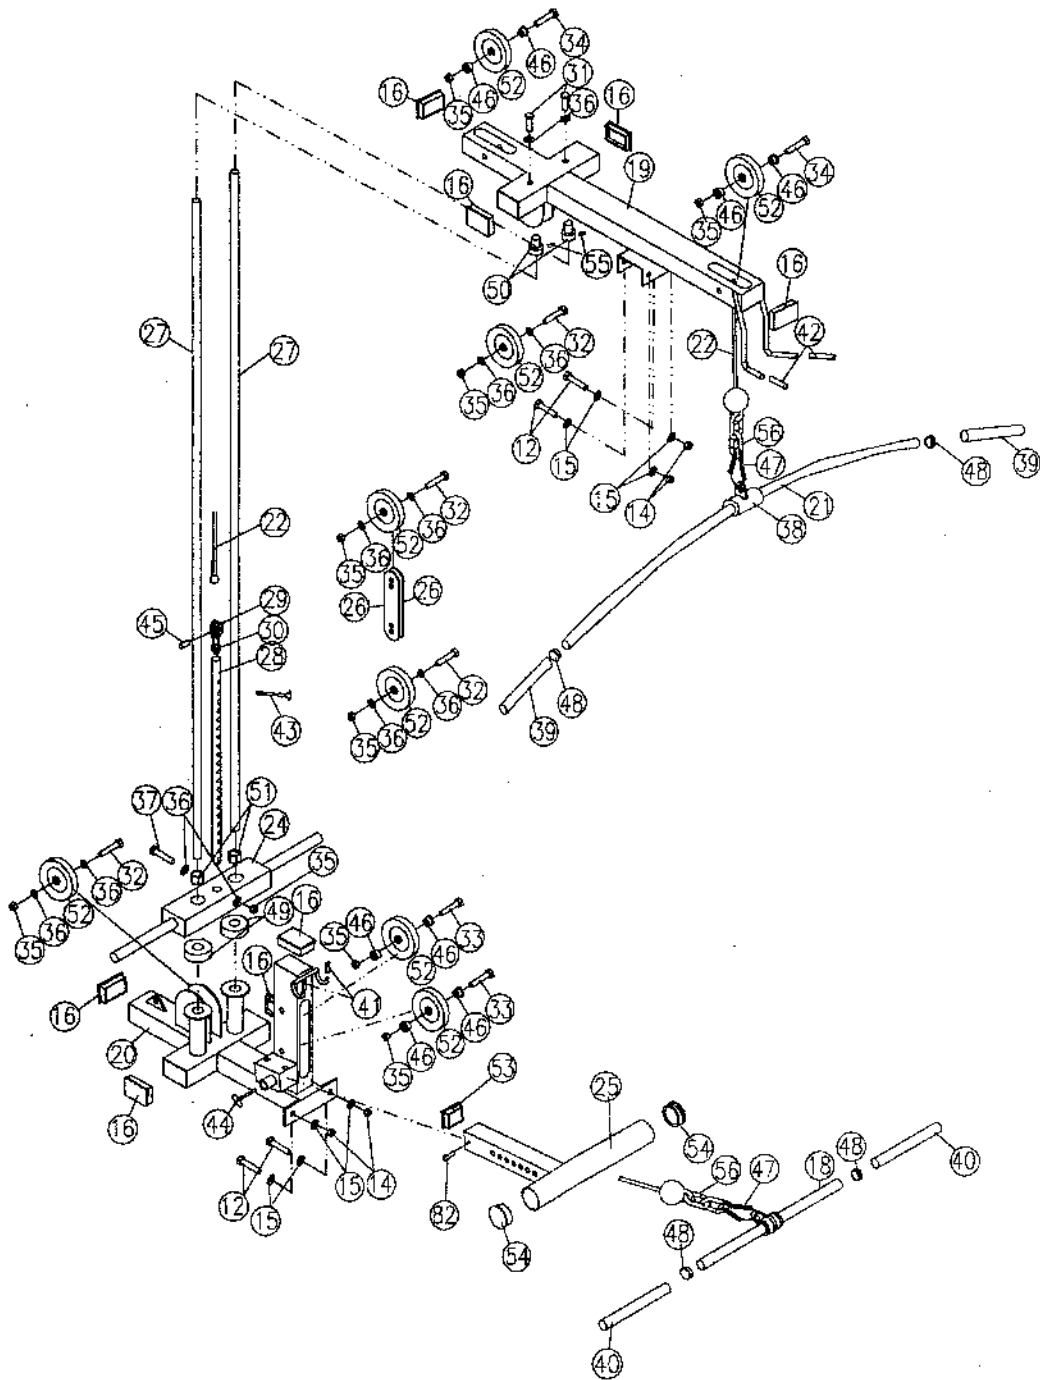

USER'S MANUAL

GLA378

GLA378 EXPLODED DIAGRAM

GLA378 PART LIST

NO.	NAMES	QTY.
12	HEX HEAD BOLT 1/2" x 4" PARTIAL THREAD	4
15	1/2" WASHER	8
16	END CAP 2" x 3"	6
18	LOW ROW BAR	2
19	TOP FRAME	1
20	BOTTOM FRAME	1
21	LAT PULLDOWN BAR	1
22	CABLE 117"	1
23	CABLE 142"	1
24	TOP PLATE WITH WEIGHT HORNS	1
25	FOOT BRACE	1
26	PULLEY PLATE	2
27	GUIDE ROD	2
28	SELECTOR ROD	1
29	SELECTOR ROD TOP BOLT 1/2"x 2"	1
30	1/2" JAM NUT	1
31	HEX HEAD BOLT 3/8" x 3/4" FULL THREAD	2
32	HEX HEAD BOLT 3/8" x 2" FULL THREAD	4
33	HEX HEAD BOLT 3/8" x 3" FULL THREAD	2
34	HEX HEAD BOLT 3/8" x 3 3/4" FULL THREAD	2
35	3/8" NYLON LOCK NUT	9
36	3/8" WASHER	12
37	HEX HEAD BOLT 3/8" x 3 1/2" PART. THREAD	1
38	LAT BAR PAD	1
39	RUBBER GRIP	2
40	RUBBER GRIP	2
41	RUBBER COVER	2
42	RUBBER COVER	2
43	WEIGHT STACK PIN	1
44	T-SHAPPED POP PIN	1
45	CABLE END SHAFT	1
46	3/8" PULLEY SPACER	8
47	SNAP LINK	3
48	ROUND END CAP	4
49	RUBBER DONUT	2
50	SHAFT COLLAR	4
51	TOP PLATE INSERT	2
52	PULLEY	8
53	END CAP 2" x 2"	1
54	ROUND END CAP	2
55	ALLEN SCREW 5/16" x 5/16"	2
56	CHAIN	1

STEP 1

STEP 2

STEP 3