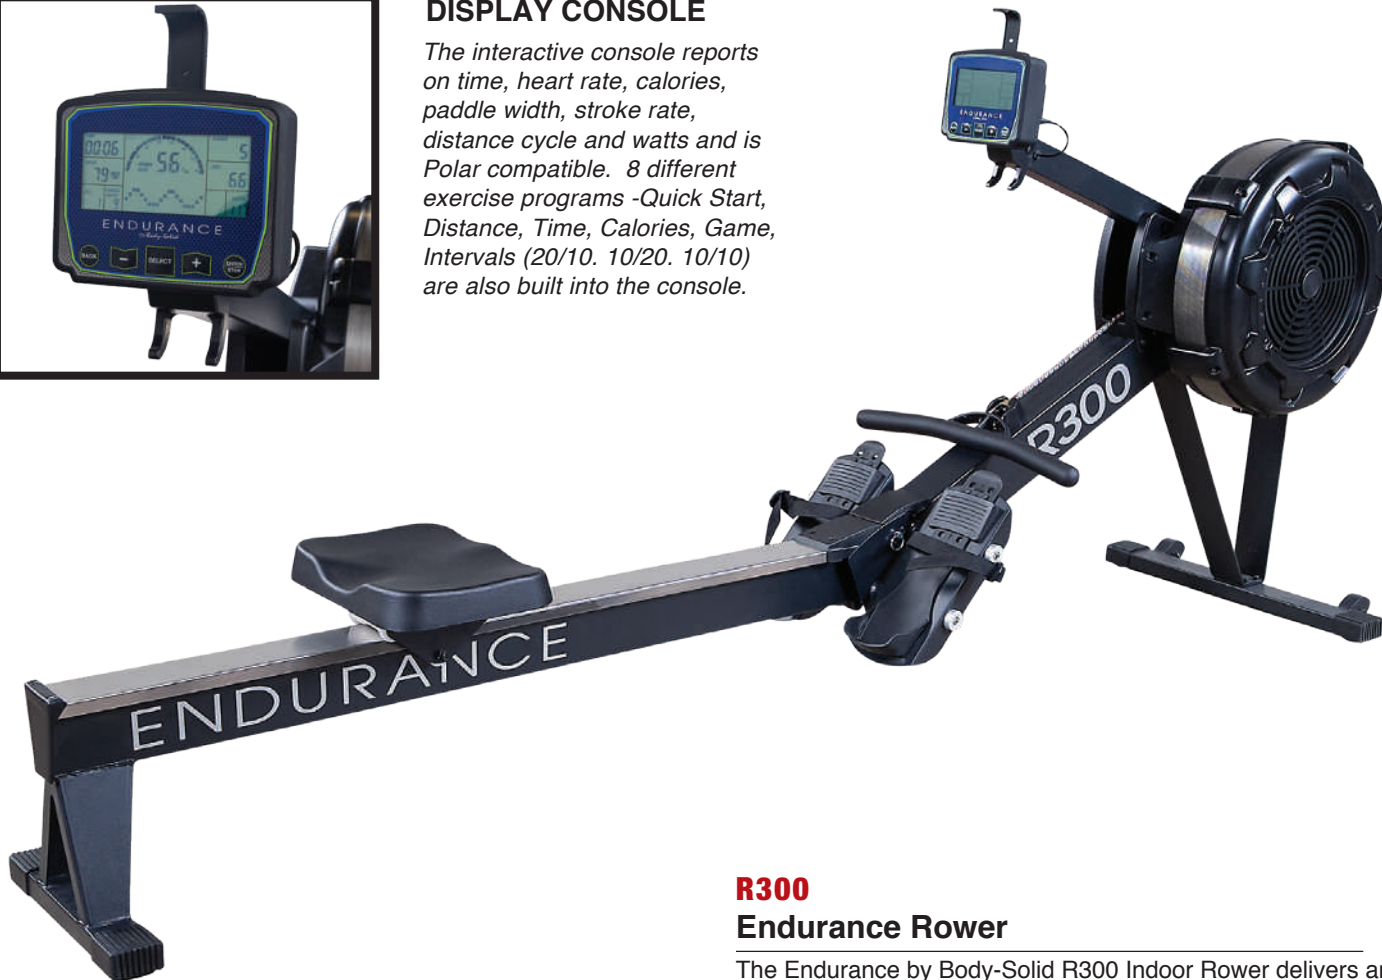

R300

Endurance Rower

ENDURANCE

by Body-Solid

DISPLAY CONSOLE

The interactive console reports on time, heart rate, calories, paddle width, stroke rate, distance cycle and watts and is Polar compatible. 8 different exercise programs -Quick Start, Distance, Time, Calories, Game, Intervals (20/10, 10/20, 10/10) are also built into the console.

R300 Endurance Rower

The Endurance by Body-Solid R300 Indoor Rower delivers an effective low-impact cardio and total body workout. Not only does the rowing movement provide users with high-intensity calorie-burning cardio but works quadriceps, hamstrings, abdominals, obliques, lats, biceps, triceps, hip flexors and more.

User-controlled air resistance puts users in full control for a balanced and coordinated workout. The R300 is a self-generating machine eliminating power requirements for peak energy efficiency in home or commercial settings. A precision-engineered flywheel design minimizes noise. Nickel-plated chain offers unmatched durability in even the most intense environments.

Special Features

- Movement works quadriceps, hamstrings, abdominals, obliques, lats, biceps, triceps, hip flexors and more
- User-controlled air resistance wheel responds to your level of intensity
- Self-generating machine eliminates power requirements
- Flywheel design minimizes noise
- Easily separates into multiple pieces for easy storage
- Convenient cell phone holder for entertainment and tracking
- Ergonomic handle and adjustable footrests for safe and comfortable workouts
- Nickel plated chain offers unmatched durability