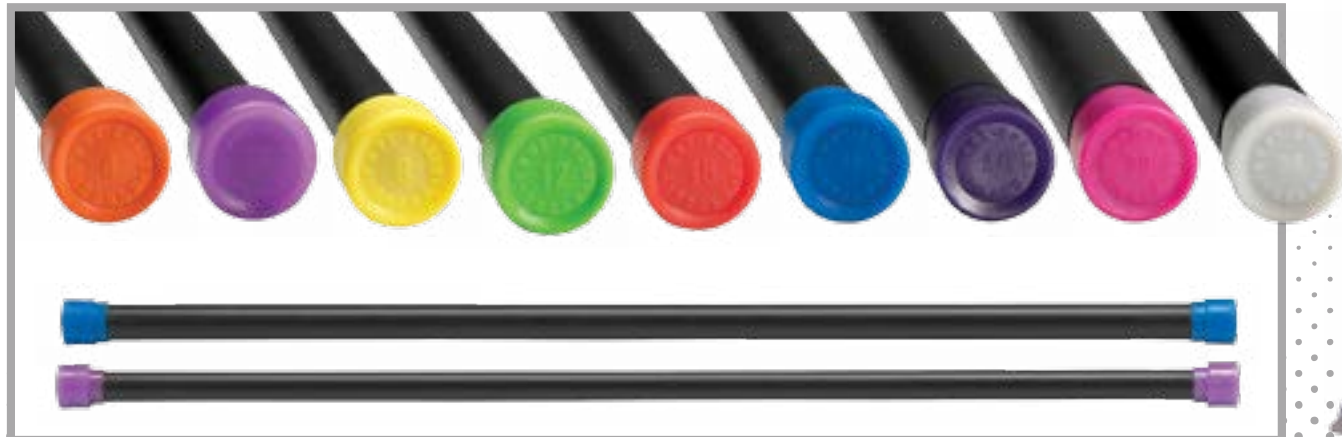

FITNESS BAR RACK

GFR500
HOLDS UP TO 30 BARS
W 28.5" X L 25" X H 43.5"