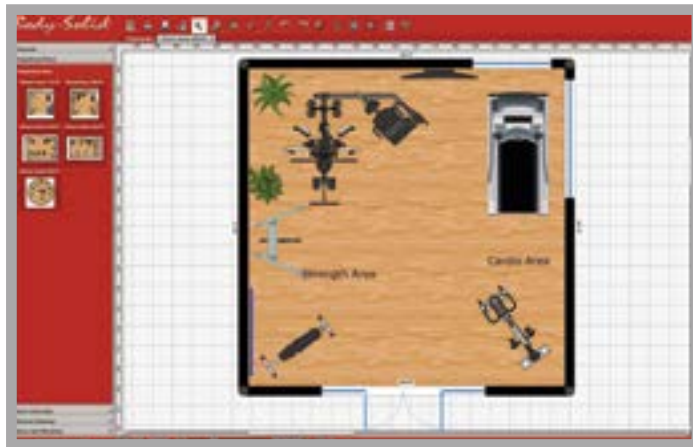

ROOM PLANNER

Our room planner allows you to plan out a fitness facility through an easy to use interface. After defining the size and shape of your room, you can drag and drop your chosen pieces of equipment into the space to evaluate your possible layouts.