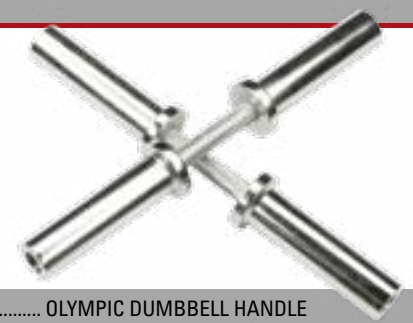

ITEM#	BAR STYLE	LENGTH	FINISH	WEIGHT CAPACITY	GRIP DIAMETER
OB86CHICAGO	OLYMPIC	86"	BLACK/CHROME	1500 LBS	28.75mm
OB8625THYR	OLYMPIC	86"	RED/CHROME	1200 LBS	28.75mm
OB864STAR	POWER	86"	CHROME	1500 LBS	28.75mm
OB86LPB	OLYMPIC	86"	CHROME	1000 LBS	28.5mm
OB86PB	OLYMPIC	86"	CHROME	1000 LBS	28.57mm
OB86PBG	OLYMPIC	86"	BLACK/CHROME	1500 LBS	28mm
OB86PBS	OLYMPIC	86"	CHROME	1500 LBS	28mm

OB20C..... OLYMPIC DUMBBELL HANDLE