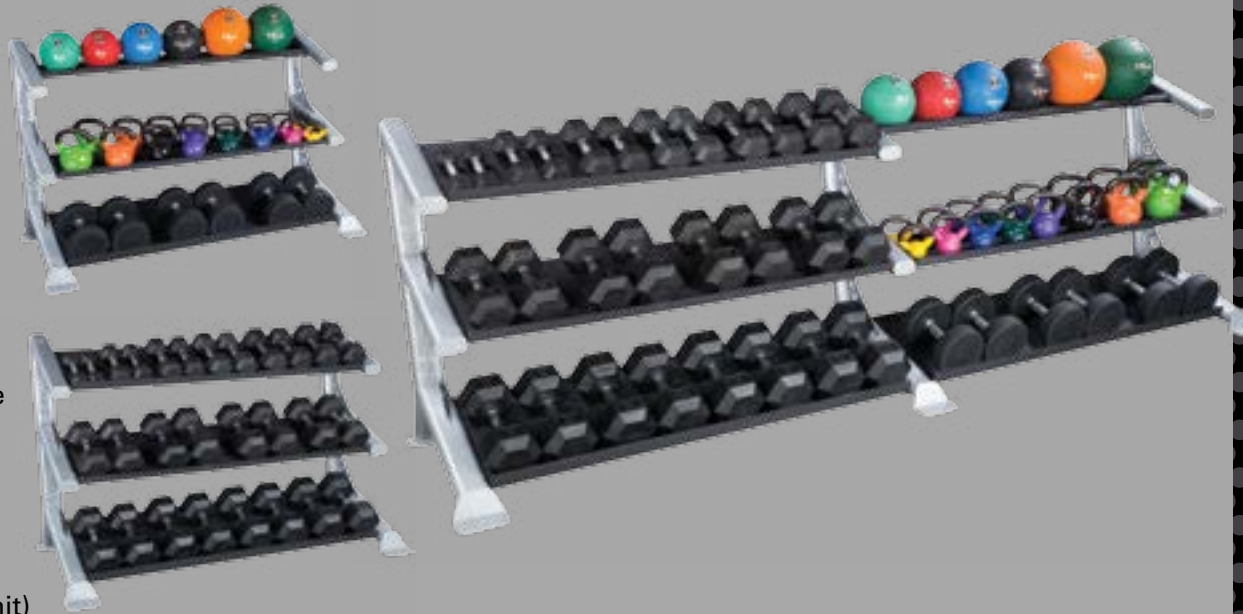

INCLUDES

- 1 -- GCR100..... RACK
- 10-- RBCW 55" STRAIGHT BARS
- 20-- RCCW 1" SPRING COLLARS
- 20-- RPCW2-5..... 2.5 lb PLATES
- 20-- RPCW5 5 lb PLATES
- 20-- RPCW10 10 lb PLATES

SDKR1000 MODULAR STORAGE RACK

- Modular Storage Rack for Dumbbells, Kettlebells, and Medicine Balls
- 3Tier Storage Rack
- Your Choice of Dumbbell, Kettlebell, or Medicine Ball Storage Tiers
- Mix and Match Tiers for Combination Storage
- Expandable Rack System for Any Size Facility
- Heavy Gauge Oval Steel Mainframe
- Full Commercial Rating
- W 32" X L 70" X H 43"
- W 32" X L 135" X H 43" (Expanded 2 Rack Unit)