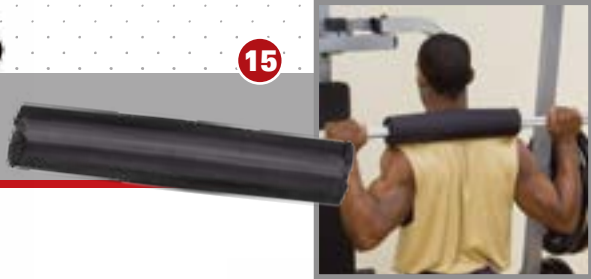

22..... MB504RG... PRO-GRIP TRICEP PRESS-DOWN BAR