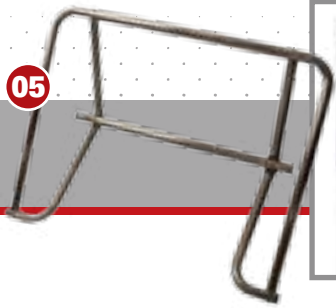

22..... MB504RG... PRO-GRIP TRICEP PRESS-DOWN BAR