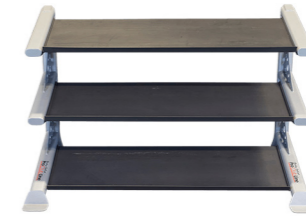

KETTLEBELL RACKS

CODE	GDKR50	GDKR100	GDR60	SDKR500KB	SDKR1000KB
PRICE (EURO)	139.00€	315.00	325.00	850.00€	1050.00€

Length (cm)	48.2	58.4	160	177.8	177.8
Width (cm)	40.6	114.3	58.4	81.2	81.2
Height (cm)	53.3	83.8	81.2	71.1	109.2
Weight (kg)	8.6	36	36.8	64.4	99.8
Use	IN HOME	COMMERCIAL	FULL COMMERCIAL	FULL COMMERCIAL	FULL COMMERCIAL
Warranty	In-Home Lifetime	Light Commercial	Full Commercial	Full Commercial	Full Commercial
Hex dumbbells	No	Yes	Yes	No	No
Round dumbbells	No	No	No	No	No
Vinyl dumbbells	No	No	No	No	No
Neoprene dumbbells	No	No	No	No	No
Kettlebells	Yes	Yes	Yes (with GDRT6)	Yes	Yes
Style	3-Tier, Tray	2-Tier, Tray	2-Tier, Tray	2-Tier, Modular	3-Tier, Modular
Best fit / Weight capacity	3 pair of 2-22.5 kg	6 pair of Kettlebells (2.2-22.5 kg) or 4 pair of Hex (2.2-22.5 kg)	1 pair each of 2.2 - 22.5 kg	Custom	Custom
Options	N/A	N/A	GDRT6 Optional shelf for dumbbells, medicine balls or kettlebells	N/A	N/A