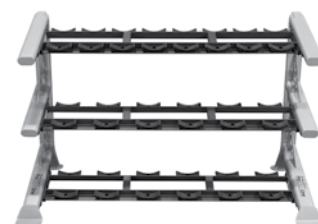

Code	Description	Retail
SDKR500SD	2 Tier Saddle Dumbbell Rack	870.00 €

Code	Description	Retail
SDKR1000SD	3 Tier Saddle Dumbbell Rack	1270.00 €