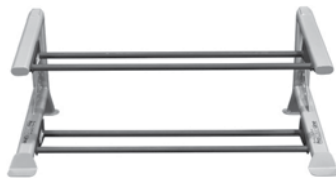

Code	Description	Retail
SDKR500MB	2 Tier Medicine Ball Rack	680.00 €

Code	Description	Retail
SDKR1000MB	3 Tier Medicine Ball Rack	975.00 €