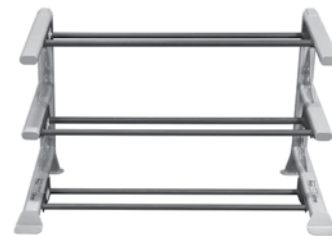

Code	Description	Retail
SDKR500MB	2 Tier Medicine Ball Rack	680.00 €

Code	Description	Retail
SDKR1000MB	3 Tier Medicine Ball Rack	975.00 €