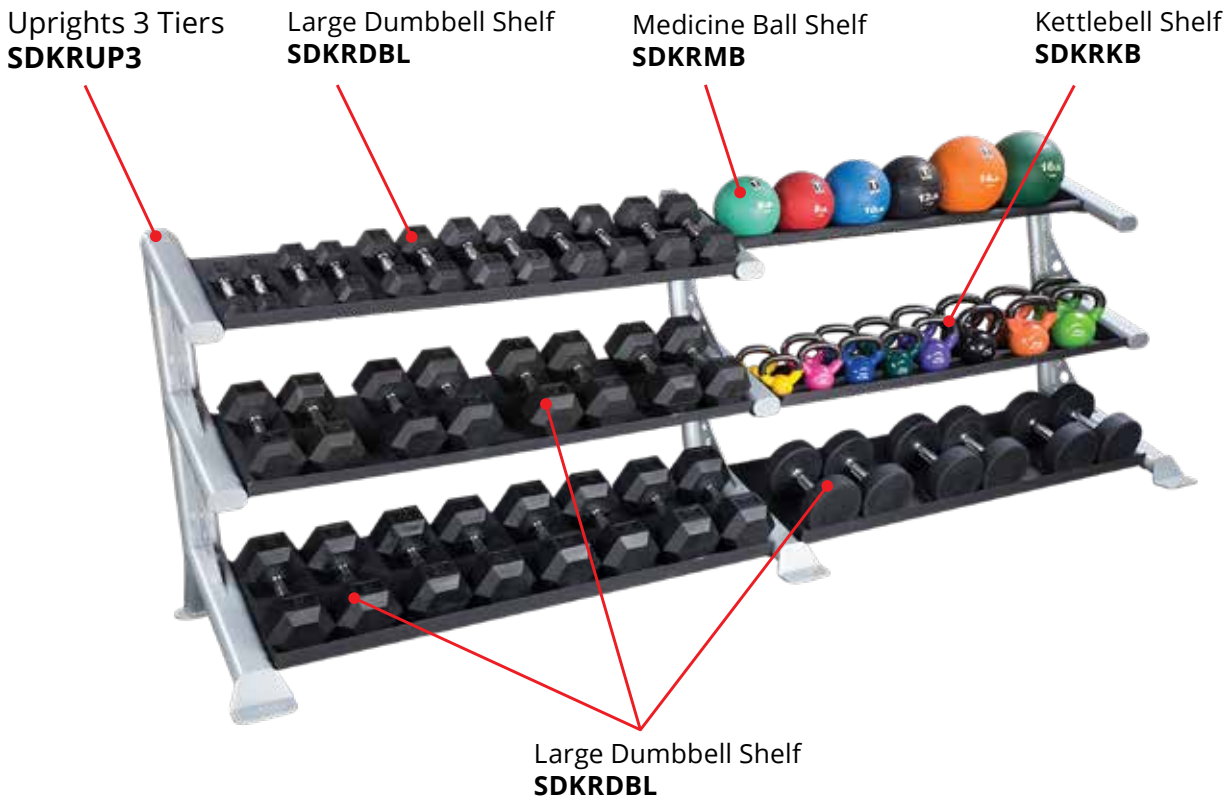

PROCLUB LINE MODULAR STORAGE SYSTEM

Perfect for the storage needs of any facility, the new SDKR storage rack offers unparalleled flexibility for storage of dumbbells, kettlebells and medicine balls. Each section has two or three tiers that can hold any one of four different shelves for small or large dumbbell, medicine ball or kettlebell storage.

Mix and match to suit your specific needs. In addition the rack is infinitely expandable for larger facilities with more extensive storage needs.

| | Code | Description | Retail |
|---|----------------|---|---------|
|  | SDKRDBL | ProClub Line Large Dumbbell Shelf | 245.00€ |
|  | SDKRDBS | ProClub Line Small Dumbbell Shelf | 235.00€ |
|  | SDKRKB | ProClub Line Kettlebell Shelf | 200.00€ |
|  | SDKRMB | ProClub Line Medicine Ball Shelf | 115.00€ |
|  | SDKRSD6 | ProClub Line Saddle Dumbbell Rack 6 spots | 210.00€ |
|  | SDKRSD8 | ProClub Line Saddle Dumbbell Rack 8 spots | 220.00€ |
|  | SDKRUP2 | ProClub Line Uprights 2 Tiers | 225.00€ |
|  | SDKRUP3 | ProClub Line Uprights 3 Tiers | 315.00€ |