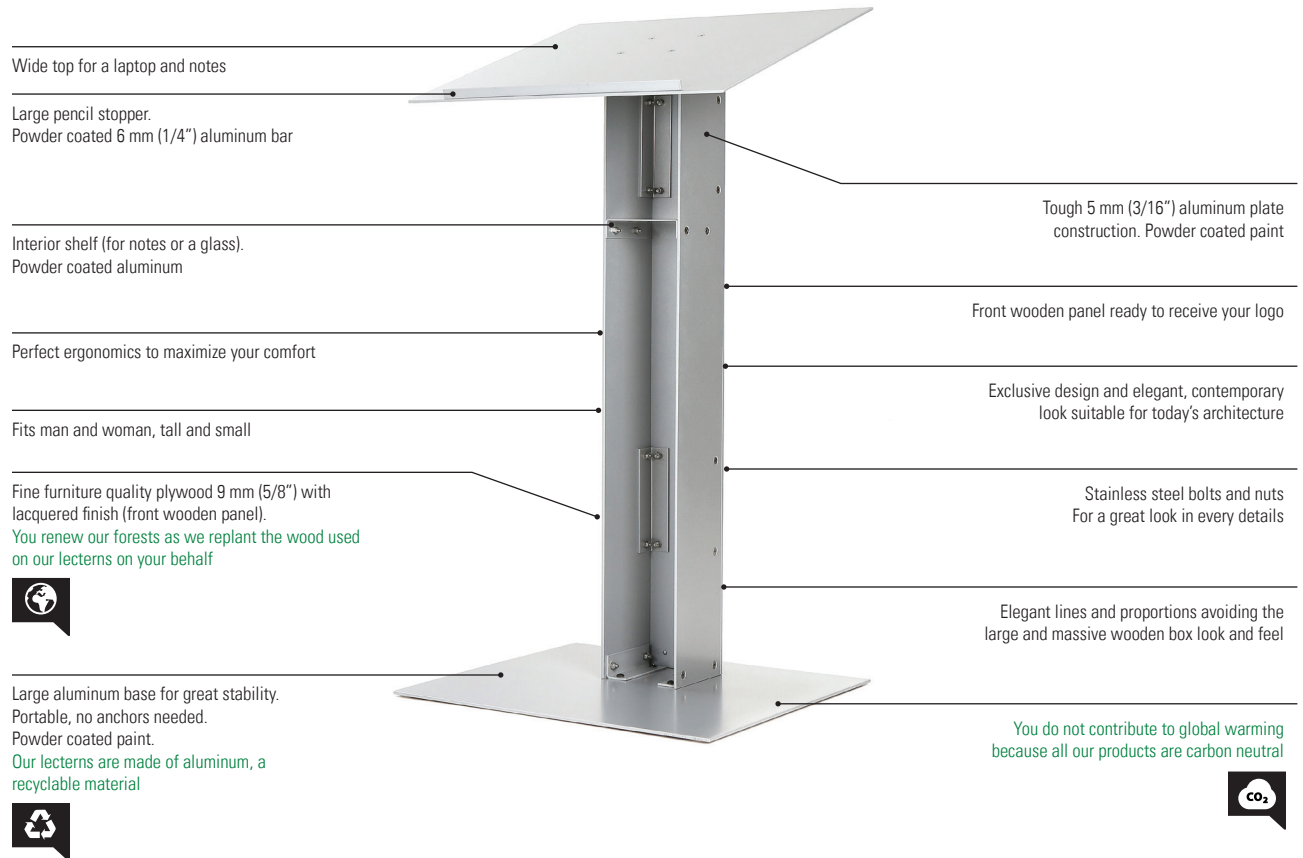

Y5 lectern

Modern lecterns - now for you

Modernize your image and enjoy

You are in charge of finding a lectern designed for solemn events? A classic revisited, the Y5 pleases the most demanding. Result of a detailed study of proportions giving it a central post treated sensitively, the Y5 disappears to highlight the sole presence of the speaker. Nobility of aluminum combined with the elegance of a slim touch of wood.

This is a perfect podium for giving conferences, public presentations or speeches. Simple to use, lots of nice options. (Assembly required).

Y5 lectern

Simple options and clean design to set you free

Available options for this model

Other info

Dimensions	W 610 mm (24") x D 510 mm (20")
Height	1143 mm (45")
Reading area	W 610 mm (24") x D 510 mm (20")
Weight	17 kg (38 lbs)