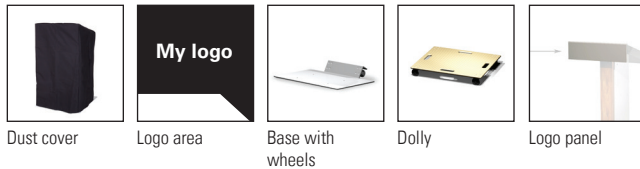

Y5 lectern

Modern lecterns - now for you

Modernize your image and enjoy

You are in charge of finding a lectern designed for solemn events? A classic revisited, the Y5 pleases the most demanding. Result of a detailed study of proportions giving it a central post treated sensitively, the Y5 disappears to highlight the sole presence of the speaker. Nobility of aluminum combined with the elegance of a slim touch of wood.

This is a perfect podium for giving conferences, public presentations or speeches. Simple to use, lots of nice options. (Assembly required).

Y5 lectern

Simple options and clean design to set you free

Available options for this model

Other info

Dimensions	W 610 mm (24") x D 510 mm (20")
Height	1143 mm (45")
Reading area	W 610 mm (24") x D 510 mm (20")
Weight	17 kg (38 lbs)