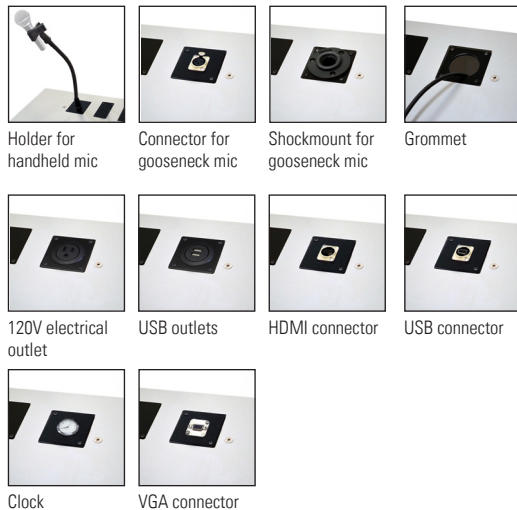

Y55 lectern

Simple options and clean design to set you free

Expansion modules for this model - available as options

Other available options for this model

Other info

Dimensions	W 610 mm (24") x D 510 mm (20")
Height	1143 mm (45")
Reading area	W 610 mm (24") x D 510 mm (20")
Weight	18 kg (42 lbs)