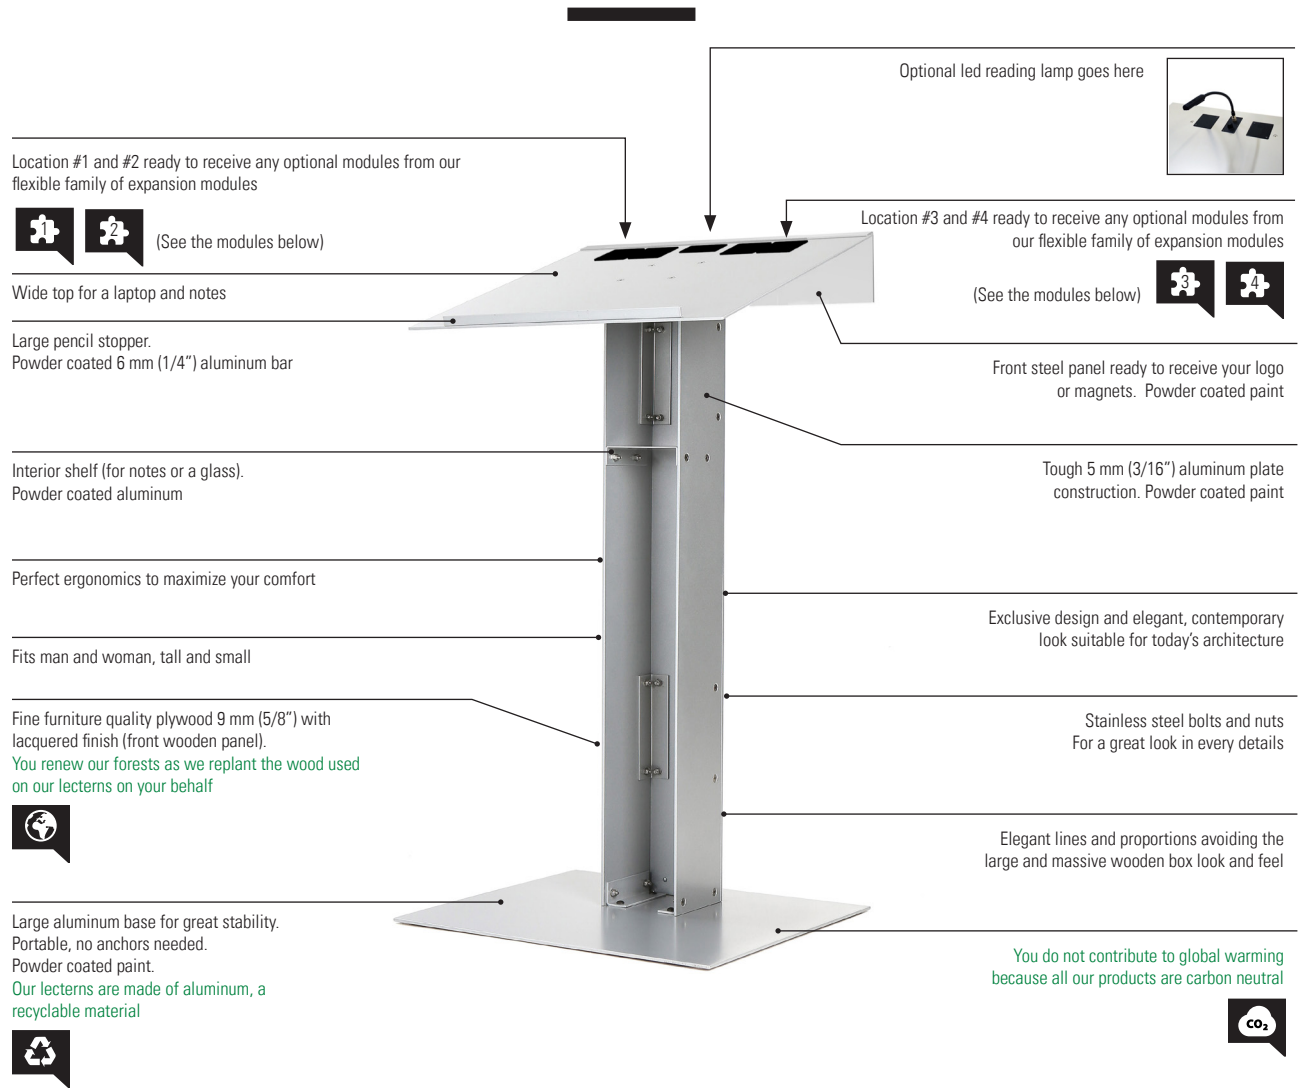

## Modernize your image and enjoy

You are in charge of finding a lectern designed for solemn events? A classic revisited, the Y55 pleases the most demanding. Result of a detailed study of proportions giving it a central post treated sensitively, the Y55 disappears to highlight the sole presence of the speaker. Nobility of aluminum combined with the elegance of a slim touch of wood.

This is a perfect podium for giving conferences, public presentations or speeches. Simple to use, lots of nice options. (Assembly required).

# Y55 lectern

Simple options and clean design to set you free

### Other info

Dimensions	W 610 mm (24") x D 510 mm (20")
Height	1143 mm (45")
Reading area	W 610 mm (24") x D 510 mm (20")
Weight	18 kg (42 lbs)