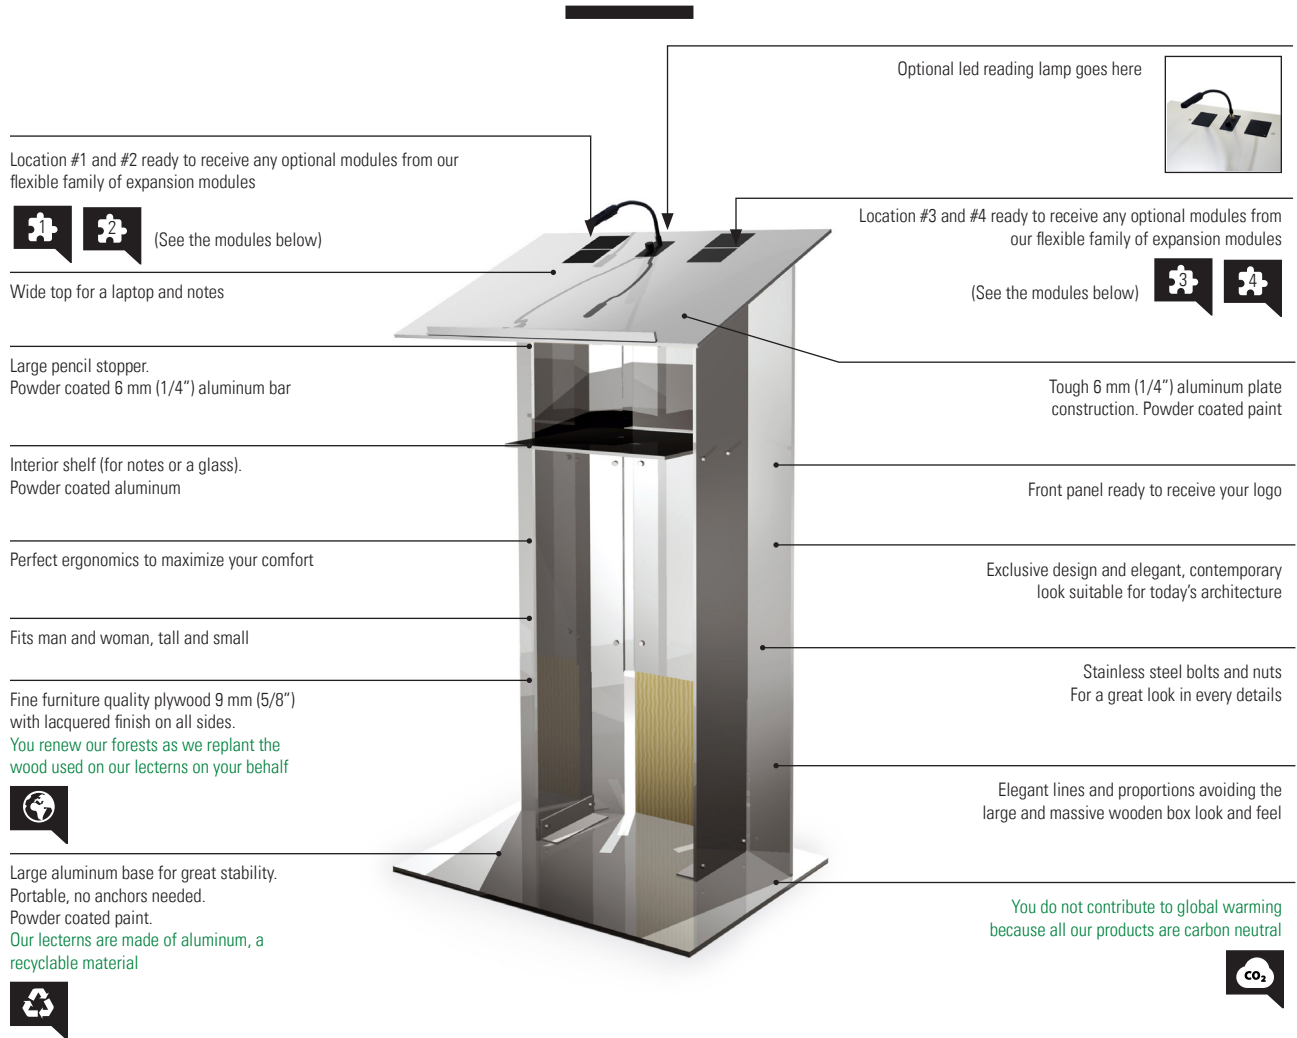

## Modernize your image and enjoy

Chic and prestigious, the K6 catches the eye. Almost entirely made of aluminum, with an exquisite line marked in the center by a wooden panel with satin finish, K6 is in its way a symbol of soft presence.

This is a perfect podium for giving conferences, public presentations or speeches. Simple to use, lots of nice options. (Assembly required).

(shown with LED reading light available as an option)

# K6 lectern

Simple options and clean design to set you free

## Other info

|              |                                 |
|--------------|---------------------------------|
| Dimensions   | W 610 mm (24") x D 510 mm (20") |
| Height       | 1143 mm (45")                   |
| Reading area | W 610 mm (24") x D 510 mm (20") |
| Weight       | 34 kg (76 lbs)                  |