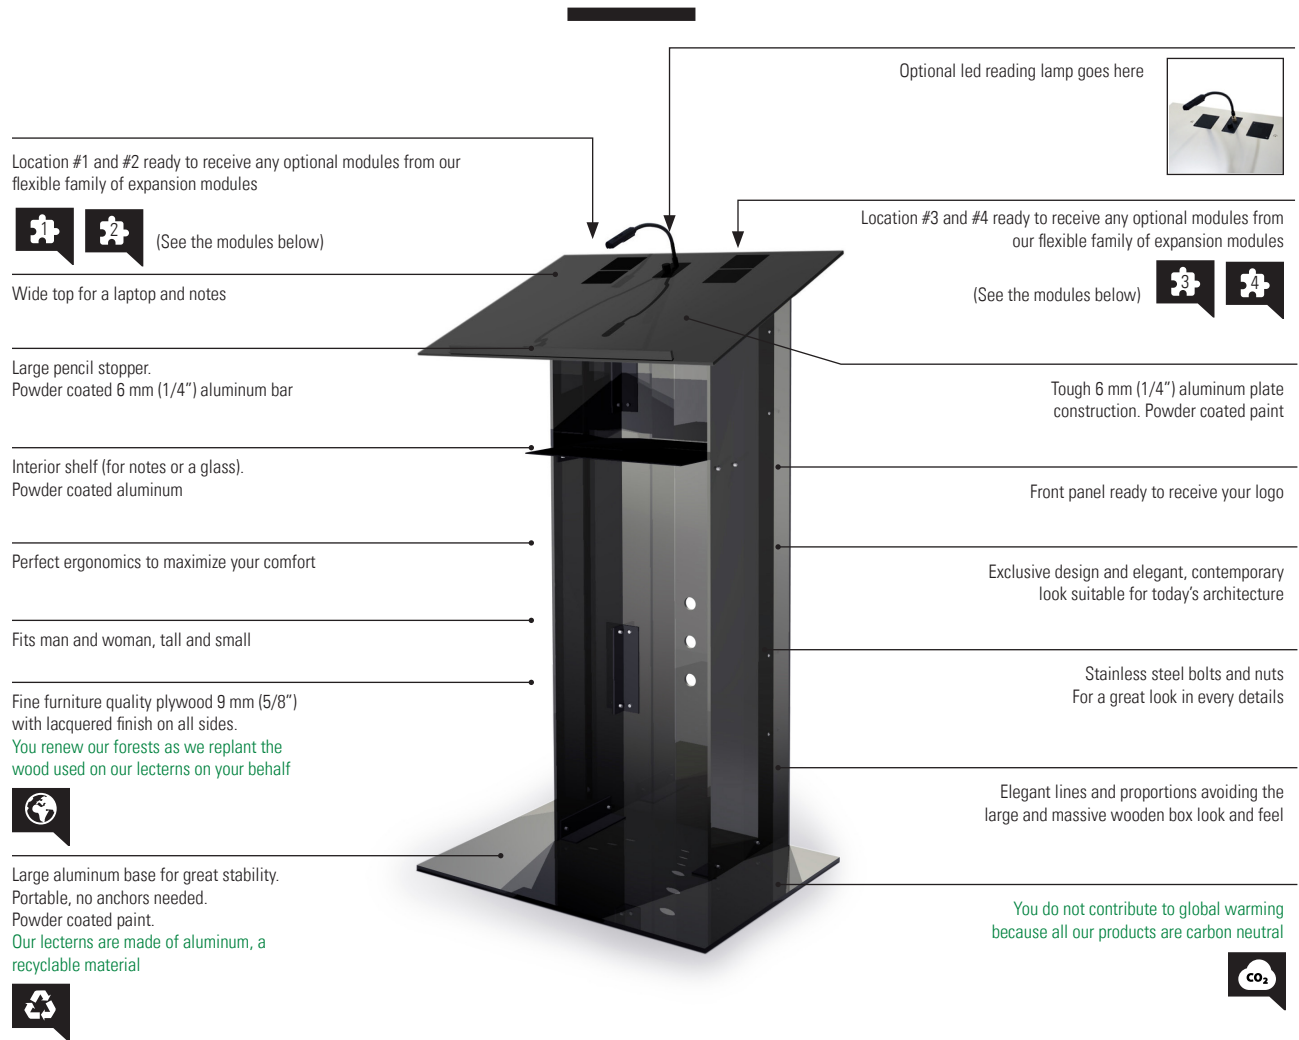

K3 lectern

Modern lecterns - now for you

Modernize your image and enjoy

We could all use a bit more of self-control when speaking in front of an audience. Have a surge of confidence and feel the power of the moment. Let the K3 lectern be your discreet bodyguard in a dark suit. A warm charcoal color, almost black, all-aluminum, K3 embodies power and self-control.

This is a perfect podium for giving conferences, public presentations or speeches. Simple to use, lots of nice options. (Assembly required).

(shown with LED reading light available as an option)

K3 lectern

Simple options and clean design to set you free

Expansion modules for this model - available as options

Holder for handheld mic Connector for gooseneck mic Shockmount for gooseneck mic Grommet

120V electrical outlet USB outlets HDMI connector USB connector

Clock VGA connector

Other available options for this model

Led reading lamp 120v/240v Gooseneck microphone Dust cover Printed logo sticker Base with wheels

Dolly Removable logo plate

Other info

Dimensions	W 610 mm (24") x D 510 mm (20")
Height	1143 mm (45")
Reading area	W 610 mm (24") x D 510 mm (20")
Weight	30 kg (66 lbs)