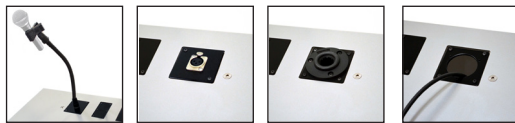

K3 lectern

Modern lecterns - now for you

Modernize your image and enjoy

We could all use a bit more of self-control when speaking in front of an audience. Have a surge of confidence and feel the power of the moment. Let the K3 lectern be your discreet bodyguard in a dark suit. A warm charcoal color, almost black, all-aluminum, K3 embodies power and self-control.

This is a perfect podium for giving conferences, public presentations or speeches. Simple to use, lots of nice options. (Assembly required).

(shown with LED reading light available as an option)

K3 lectern

Simple options and clean design to set you free

Expansion modules for this model - available as options

Holder for handheld mic Connector for gooseneck mic Shockmount for gooseneck mic Grommet

120V electrical outlet USB outlets HDMI connector USB connector

Clock VGA connector

Other available options for this model

Led reading lamp 120v/240v Gooseneck microphone Dust cover Printed logo sticker Base with wheels

Dolly Removable logo plate

Other info

Dimensions	W 610 mm (24") x D 510 mm (20")
Height	1143 mm (45")
Reading area	W 610 mm (24") x D 510 mm (20")
Weight	30 kg (66 lbs)