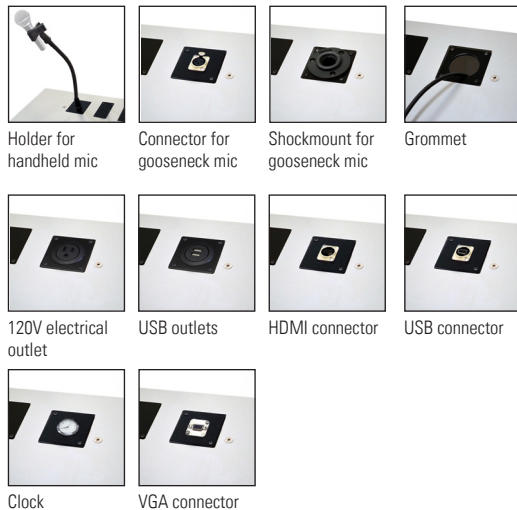

Expansion modules for this model - available as options