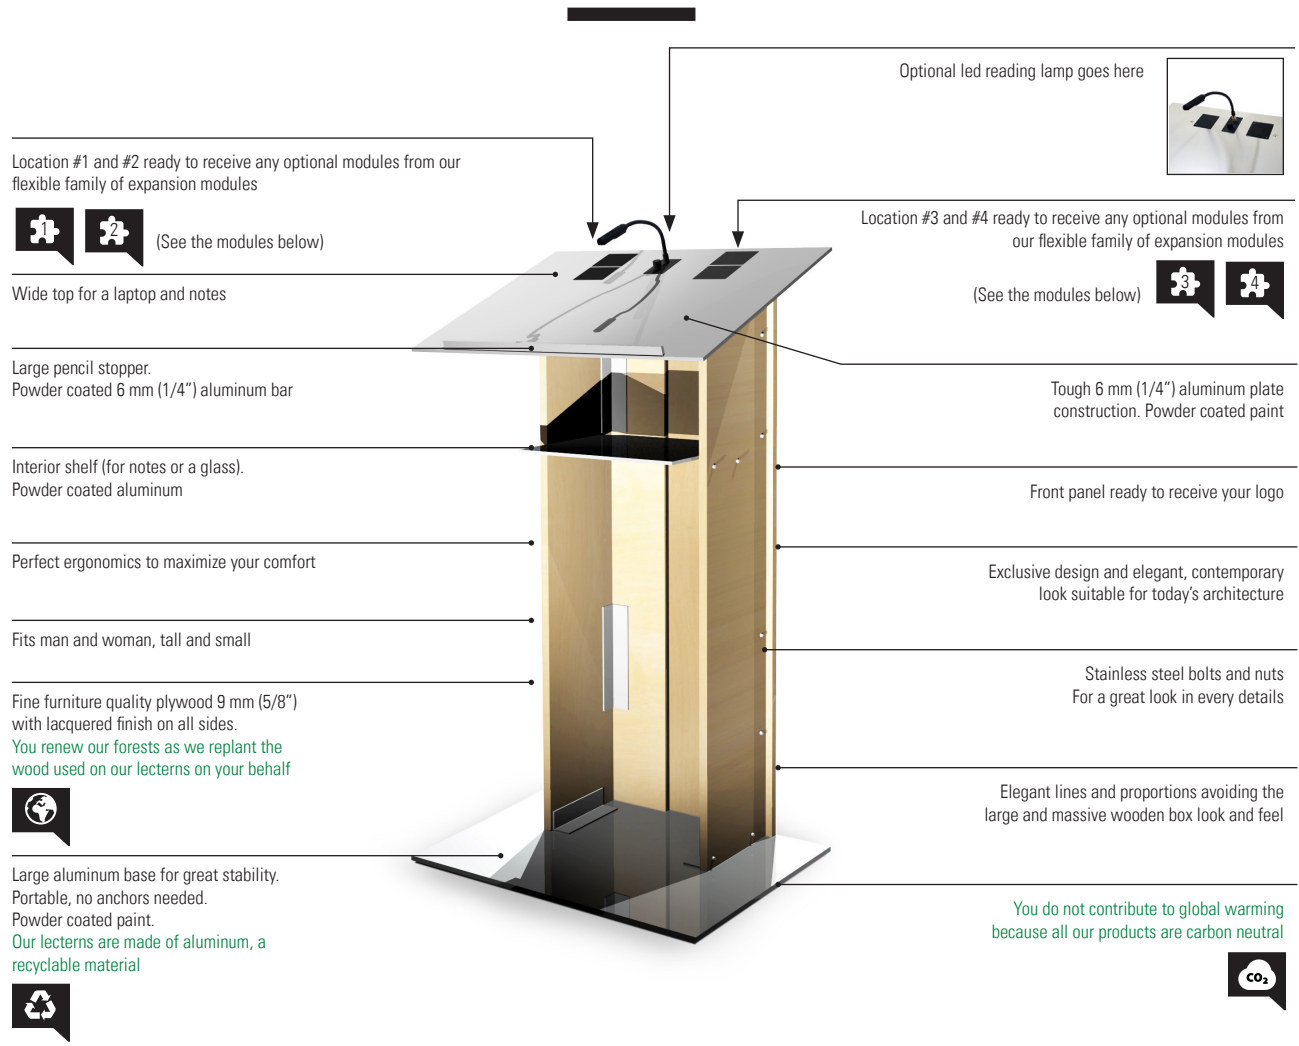

## Modernize your image and enjoy

Elegant and quiet, the K2 natural offers the warmth and richness of wood in a natural clear finish that lets the material speak by itself. Natural clear wood facade and sides, complemented by a robust aluminum top, the K2 is a lectern that naturally fits into any modern decor.

This is a perfect podium for giving conferences, public presentations or speeches. Simple to use, lots of nice options. (Assembly required).

(shown with LED reading light available as an option)

# K2 lectern - Natural

Simple options and clean design to set you free

### Other info

Dimensions	W 610 mm (24") x D 510 mm (20")
Height	1143 mm (45")
Reading area	W 610 mm (24") x D 510 mm (20")
Weight	31 kg (68 lbs)