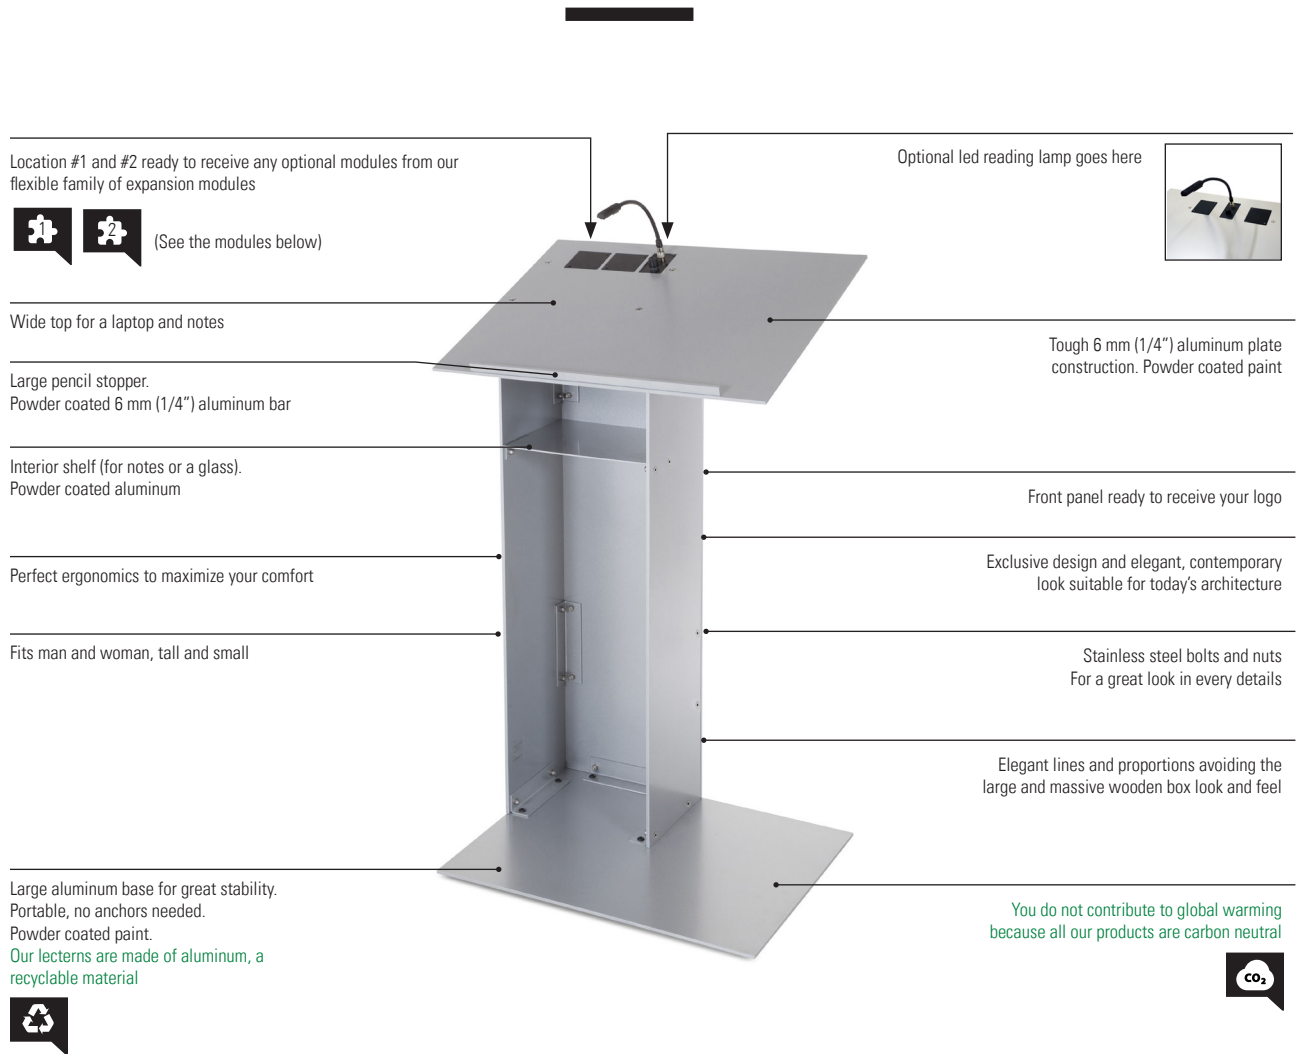

K1 lectern

Modern lecterns - now for you

Modernize your image and enjoy

The K1 offers the unrivaled asymmetric look only great designs can achieve. All aluminum construction, strong, appealing and yet highly functional, the K1 lectern is truly a centerpiece.

This is a perfect podium for giving conferences, public presentations or speeches. Simple to use, lots of nice options. (Assembly required).

(shown with LED reading light available as an option)

K1 lectern

Simple options and clean design to set you free

Expansion modules for this model - available as options

Holder for handheld mic Connector for gooseneck mic Shockmount for gooseneck mic Grommet

120V electrical outlet USB outlets HDMI connector USB connector

Clock VGA connector

Other available options for this model

Led reading lamp 120v/240v Gooseneck microphone Dust cover Printed logo sticker Base with wheels

Dolly

Other info

Dimensions	W 610 mm (24") x D 510 mm (20")
Height	1143 mm (45")
Reading area	W 610 mm (24") x D 510 mm (20")
Weight	28 kg (62 lbs)