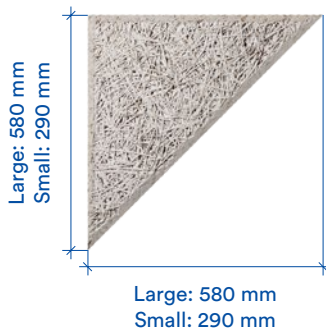

ACOUSTIC TILES

SQUARE

Large: 2.97 tiles per m²
Small: 11.9 tiles per m²
25 mm thick

RECTANGLE

Large: 1.49 tiles per m²
Small: 5.95 tiles per m²
25 mm thick

CIRCLE

Large: 3.78 tiles per m²
Small: 15.1 tiles per m²
25 mm thick

TRIANGLE

Large: 5.95 tiles per m²
Small: 23.8 tiles per m²
25 mm thick

PLANK

NATURALLY COLOURED

Large: 2.97 tiles per m²
Small: 11.9 tiles per m²
25 mm thick

PARALLELOGRAM

Large: 2.97 tiles per m²
Small: 11.9 tiles per m²
25 mm thick

HEXAGON

Large: 4.45 tiles per m²
Small: 17.8 tiles per m²
25 mm thick