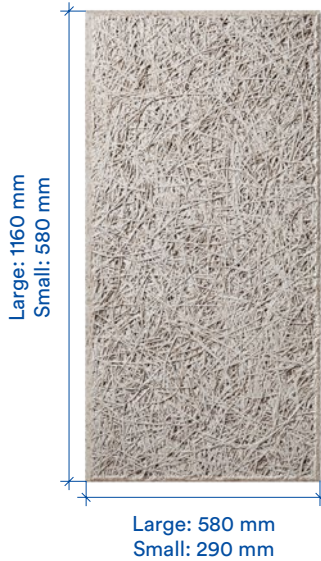

ACOUSTIC TILES

SQUARE

Large: 2.97 tiles per m²
Small: 11.9 tiles per m²
25 mm thick

RECTANGLE

Large: 1.49 tiles per m²
Small: 5.95 tiles per m²
25 mm thick

CIRCLE

Large: 3.78 tiles per m²
Small: 15.1 tiles per m²
25 mm thick

TRIANGLE

Large: 5.95 tiles per m²
Small: 23.8 tiles per m²
25 mm thick

PLANK

NATURALLY COLOURED

Large: 2.97 tiles per m²
Small: 11.9 tiles per m²
25 mm thick

PARALLELOGRAM

Large: 2.97 tiles per m²
Small: 11.9 tiles per m²
25 mm thick

HEXAGON

Large: 4.45 tiles per m²
Small: 17.8 tiles per m²
25 mm thick