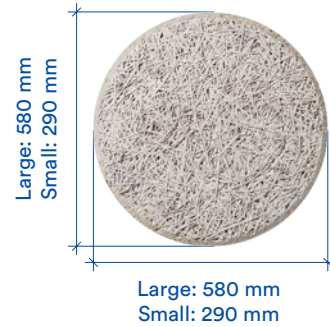

ACOUSTIC TILES

SQUARE

Large: 2.97 tiles per m²
Small: 11.9 tiles per m²
25 mm thick

RECTANGLE

Large: 1.49 tiles per m²
Small: 5.95 tiles per m²
25 mm thick

CIRCLE

Large: 3.78 tiles per m²
Small: 15.1 tiles per m²
25 mm thick

TRIANGLE

Large: 5.95 tiles per m²
Small: 23.8 tiles per m²
25 mm thick

PLANK

NATURALLY COLOURED

Large: 2.97 tiles per m²
Small: 11.9 tiles per m²
25 mm thick

PARALLELOGRAM

Large: 2.97 tiles per m²
Small: 11.9 tiles per m²
25 mm thick

HEXAGON

Large: 4.45 tiles per m²
Small: 17.8 tiles per m²
25 mm thick