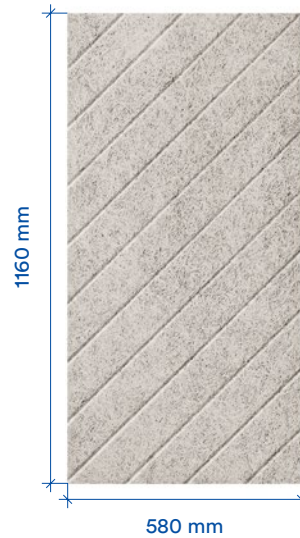

ACOUSTIC PANELS

QUILT

1.49 tiles per m²
25 mm thick

STRIPES

1.49 tiles per m²
25 mm thick

DIAGONAL

1.49 tiles per m²
25 mm thick

LINES

1.49 tiles per m²
25 mm thick

CHECK

1.49 tiles per m²
25 mm thick

ARCH

1.49 tiles per m²
25 mm thick

CURVE

1.49 tiles per m²
25 mm thick