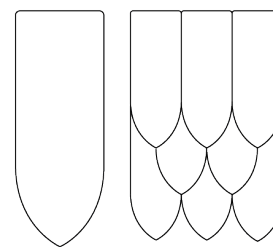

**Natural
& authentic**
自然素材

**Hypo-
allergenic**
低刺激性

**Environmentally
friendly**
環境にやさしい

**Fire-
resistant**
難燃性

**Durable
& strong**
耐久性が高い

**Light-
weight**
軽量

Saga Round

Saga Hexagon

Saga Diamond

Saga Feather

Saga Drop

Saga Traditional

Saga Straight

SHAPES AND SIZES

Round, Hexagon, Diamond, Drop, Feather, Straight, Traditional. Available in cartons of 40 or 10.

CERTIFICATES