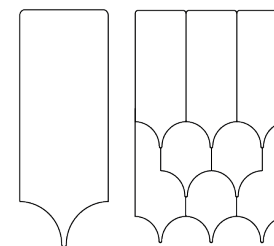

### SHAPES AND SIZES

Round, Hexagon, Diamond, Drop, Feather, Straight, Traditional. Available in cartons of 40 or 10.

### SPECIFICATION TEXT

Nordgröna sound absorbing and diffusing cork wall covering Saga. Doubles as a pinboard.

### PRODUCT TIP

Use shape "straight" as the last row for a clean finish!

**Saga Diamond**

**Saga Feather**

**Saga Drop**

**Saga Traditional**

**Saga Straight**