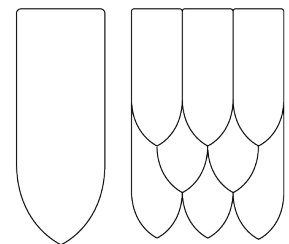

### SHAPES AND SIZES

Round, Hexagon, Diamond, Drop, Feather, Straight, Traditional. Available in cartons of 40 or 10.

### SPECIFICATION TEXT

Nordgröna sound absorbing and diffusing cork wall covering Saga. Doubles as a pinboard.

### PRODUCT TIP

Use shape "straight" as the last row for a clean finish!

**Saga Diamond**

**Saga Feather**

**Saga Drop**

**Saga Traditional**

**Saga Straight**