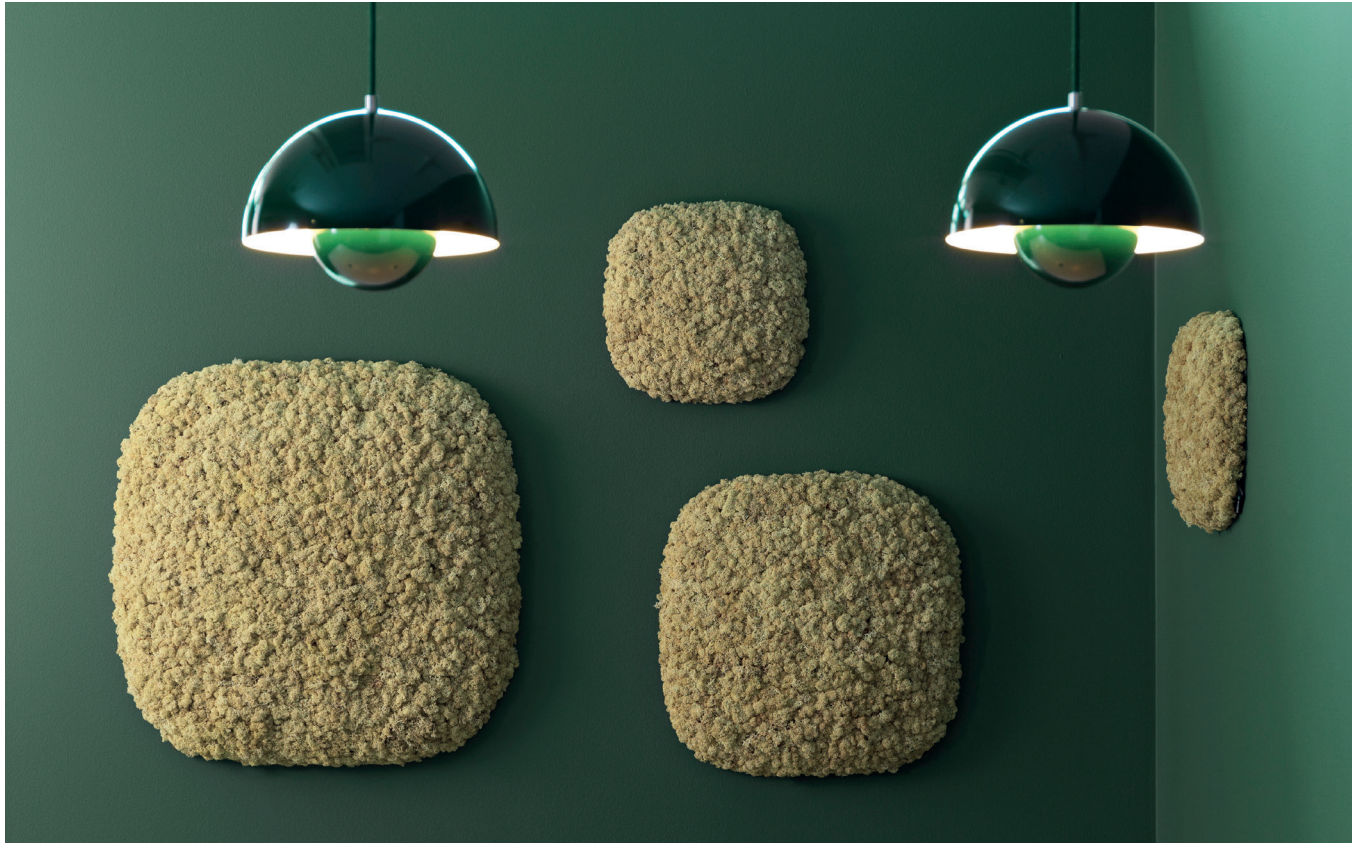

Convex

Combine shapes, sizes & colours

The Nordgröna Convex is made from naturally grown, hand-picked Scandinavian reindeer moss, ideal for absorbing noise from multiple directions. The result is a calmer space where people can relax and focus.

Convex

Combine shapes, sizes & colours

SHAPES AND SIZES

Shapes: Square, Circle, Squircle and Hexagon
 Sizes: 30 cm (~12 inches), 45 cm (~18 inches), and 60 cm (~24 inches) in diameter.

MAINTENANCE

The naturally grown reindeer moss stays soft by regulating its own humidity year-round and requires no maintenance at all - no watering, no trimming, no sunlight.

SPECIFICATION TEXT

Nordgröna sound absorbing reindeer moss panel Convex in shape "Circle" in diameter 60 cm in colour Apple. Preserved using sea salts. Colouring resistant to UV light. Noise reduction coefficient of 100%. Mounted with one screw.

PRODUCT TIP

Convex circles in colours moss or apple are most popular!

		
Natural & authentic	High-class sound absorber	Environmentally friendly
		
Hypo-allergenic	Fire-resistant	Maintenance-free

		
Moss RAL 6001 Hex #1E6228	Apple RAL 6037 Hex #39973F	Lime RAL 1016 Hex #DADE00
		
Honey RAL 1003 Hex #FFAA00	Orange RAL 2003 Hex #FF7E00	Salmon RAL 3015 Hex #FF9390
		
Ruby Red RAL 3028 Hex #CD1727	Copper RAL 3033 Hex #A83227	Burgundy RAL 4002 Hex #8A3740
		
Purple RAL 5022 Hex #3F2958	Azure RAL 5002 Hex #2144A1	Lavender RAL 5024 Hex #4C92BA
		
Granite RAL 7047 Hex #D4D4D4	Charcoal RAL 9017 Hex #302D2C	Natural RAL 1013 Hex #F7F1CD