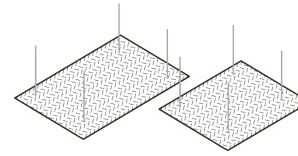

/ONDO COLOURS

/SHAPES

suspended room divider

screen room divider