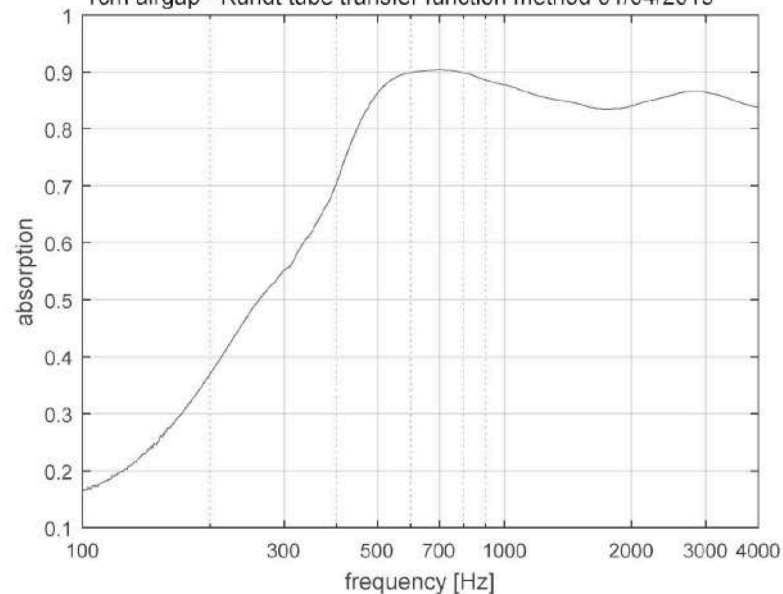

Class A acoustic rating - α_w 0.90

PANEL TECHNICAL DETAILS

- Simple system of covers easily removable for cleaning and replacement
- Thickness of the panel 60 mm – mounted 65 mm
- Sizes and shapes customisable: Irregular, triangle, round sides, L-shape to cover corners
- Power sockets and screens integratable
- All fixing systems available (wall, ceiling, suspended, standing)

MAINTENANCE INSTRUCTIONS

1. General maintenance and preventive measures

Mounting: Please use textile gloves to protect the fabric from stains.

Vacuum regularly: We advise regular dusting and vacuum cleaning with a smooth mouthpiece and never with the vacuum bristles showing.

2. Total cleaning of the fabric

For complete cleaning, specialized companies in upholstery cleaning are advisable. The fabric can be easily removed from the panel for this purpose.

DESIGN & COLOURS

The Ondo collection contains 1 design and 14 colours.

Colour differences: slight colour differences between yarn batches are characteristic of dyeing natural materials and consequently can not be valid grounds for complaints.

ENVIRONMENT

Oeko-Tex ® standard 100.

All chemicals used are registered under the REACH legislation.

The acoustic panels can be easily disassembled and the parts are recyclable.

absorption for Casalis Acoustics 3D fabric with mineral wool medium and 1cm airgap - Kundt tube transfer function method 01/04/2019