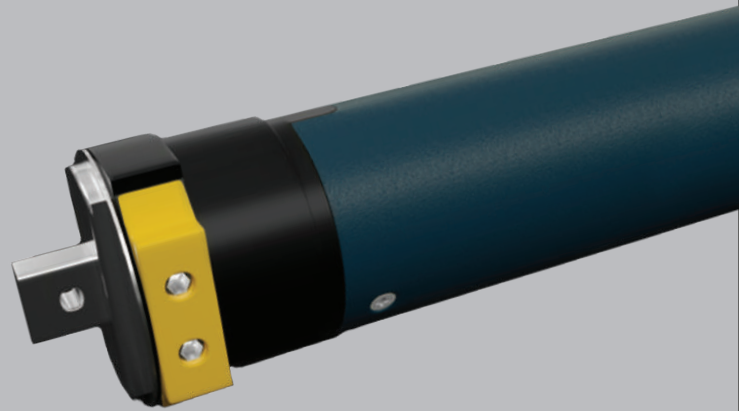

Tondo

Tondo is a suitable motor for large windows, large projector screens, and heavy duty applications.

Key Features

- Ultra Quiet (45 DbA)
- Adjustable Stop Presets
- Larger roller and motor options for heavier load capacity