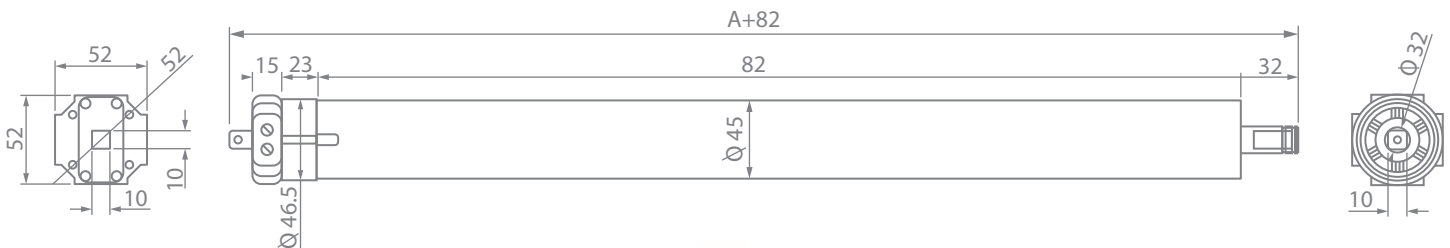

Specifications

Model	Torque	Speed	Diameter	Supply Voltage	Power	Electric Current	Degree of Protection
Tondo 10/17	10 N.m	17 rpm	45 mm	230V (120V)	135W	0.6A(1.15A)	IP44
Tondo 15/17	15 N.m	17 rpm	45 mm	230V (120V)	135W	0.6A(1.15A)	IP44
Tondo 20/12	20 N.m	12 rpm	45 mm	230V (120V)	135W	0.6A(1.15A)	IP44
Tondo 10/30	10 N.m	30 rpm	45 mm	230V (120V)	170W	0.73A(1.4A)	IP44
Tondo 15/30	15 N.m	30 rpm	45 mm	230V (120V)	200W	0.89A(1.7A)	IP44
Tondo 20/30	20 N.m	30 rpm	45 mm	230V (120V)	250W(300W)	1.089A(2.5A)	IP44
Tondo 20/17	20 N.m	17 rpm	45 mm	230V (120V)	170W	0.735A(1.4A)	IP44
Tondo 30/17	30 N.m	17 rpm	45 mm	230V (120V)	200W	0.89A(1.7A)	IP44
Tondo 30/12	30 N.m	12 rpm	45 mm	230V (120V)	190W(170W)	0.83A(1.4A)	IP44
Tondo 40/12	40 N.m	12 rpm	45 mm	230V (120V)	200W	0.89A(1.7A)	IP44
Tondo 50/12	50 N.m	12 rpm	45 mm	230V (120V)	250 W(300W)	1.089A(2.5A)	IP44
Tondo 65/12	60 N.m	12 rpm	45 mm	230V	330 W	1.52A	IP44

Applications

* Suitable for tube diameter 47mm or more (internal diameter)

Dimensions

INNOVASIA INC.

3457 RINGSBY CT, UNIT 106 DENVER CO, 80216

PHONE +303.399.3660 | INFO@INNOVASIA.COM | WWW.INNOVASIA.COM