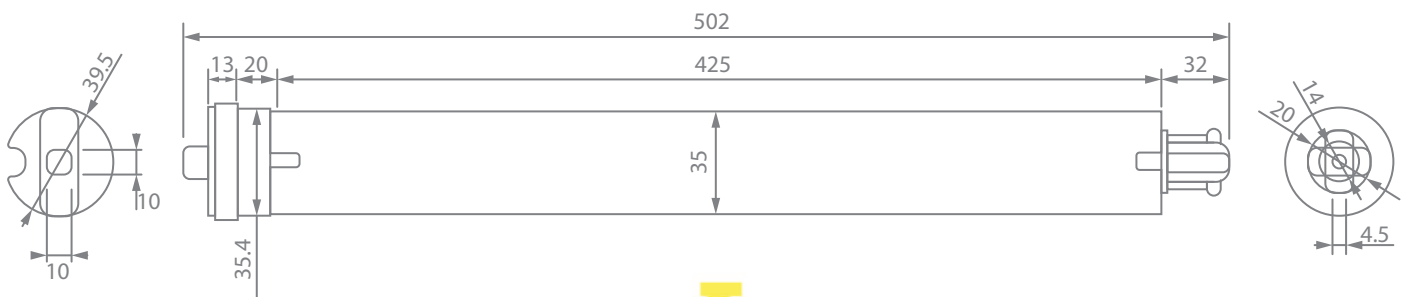

Specifications

Model	Torque	Speed	Diameter	Voltage	Power	Current	Rating
Lucido 5/19	5 N.m	19 rpm	35 mm	230V	85W	0.38A	IP44
Lucido 6/14	6 N.m	14 rpm	35 mm	230V	85W	0.38A	IP44
Lucido 6/28	6 N.m	28 rpm	35 mm	230V	115W	0.485A	IP44
Lucido 8/19	8 N.m	19 rpm	35 mm	230V	115W	0.485A	IP44
Lucido 10/14	10 N.m	14 rpm	35 mm	230V	115W	0.485A	IP44
Lucido 5/19	5 N.m	19 rpm	35mm	120V	85W	0.76A	IP44
Lucido 6/14	6 N.m	14 rpm	35mm	120V	85W	0.76A	IP44
Lucido 6/28	6 N.m	28 rpm	35mm	120V	130W	1.1 A	IP44
Lucido 8/19	8 N.m	19 rpm	35mm	120V	130W	1.1 A	IP44
Lucido 10/14	10 N.m	14 rpm	35mm	120V	130W	1.1 A	IP44

Applications

• Suitable for tube diameter 47mm or more (internal diameter)

Dimensions

INNOVASIA INC.

3457 RINGSBY CT, UNIT 106 DENVER CO, 80216

PHONE +303.399.3660 | INFO@INNOVASIA.COM | WWW.INNOVASIA.COM