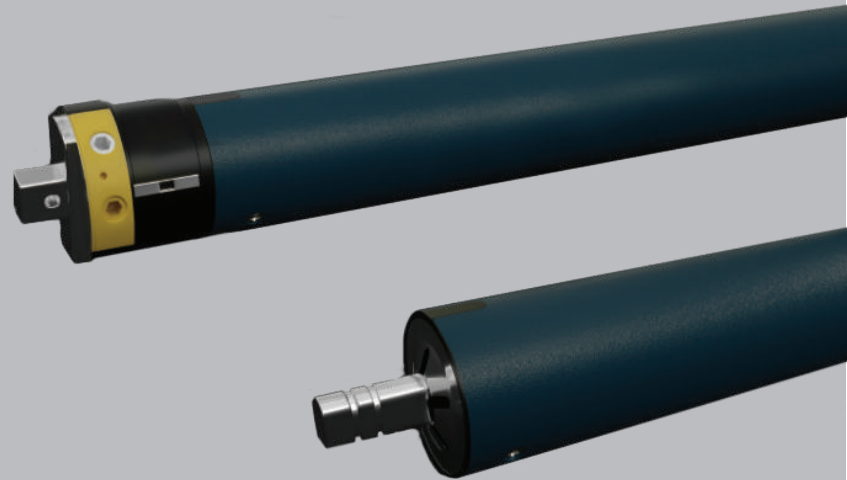

Lucido

Lucido's remote control function makes it easier for you to sit back, relax, and adjust your indoor environment to your liking.

Key Features

- Ultra Quiet (30 DbA)
- Obstruction Detection
- Wireless Remote Operation
- Up to 6 Adjustable Stop Presets