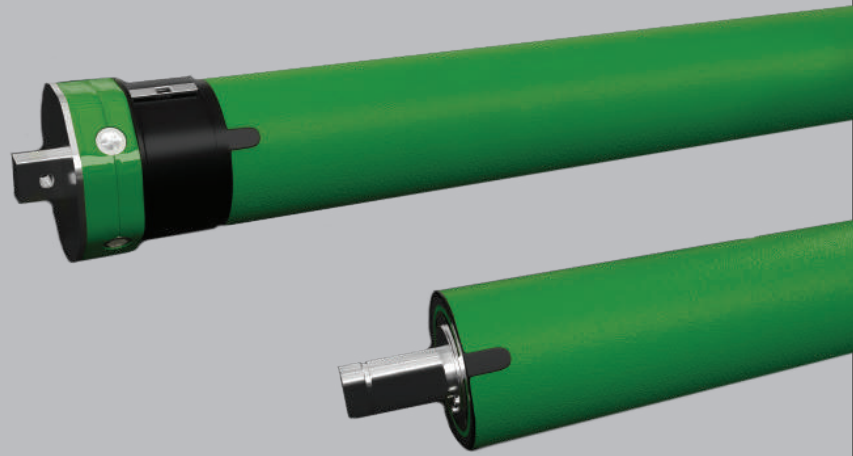

Urbano

Exceptionally quiet and easy to use, Urbano is perfect for tranquil environments.

Key Features

- Ultra Quiet (35 DbA)
- Obstruction Detection
- Can Also be Used to Control Wood Blinds
- Single Touch Control
- Up to 6 Adjustable Stop Presets