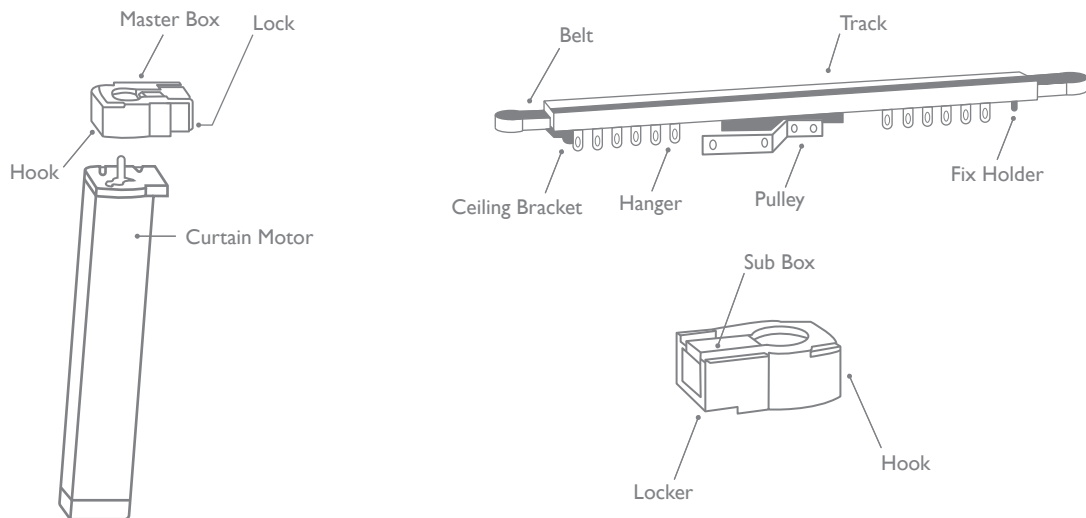

Specifications

Torque	Speed	Diameter	Supply Voltage	Power	Degree of Protection
1.2 N.m	15 cm/s	310x58x50 mm	AC 100-240V 50/60 hz	65W	IP20

Track Shape									
Motor Length to Weight Limit Ratio	4 m	90 kg	75 kg	67.5 kg	60 kg	52.5 kg	45 kg	46.5 kg	31.5 kg
	8 m	82.5 kg	67.5 kg	60 kg	52.5 kg	45 kg	37.5 kg	31.5 kg	24 kg
	12 m	75 kg	60 kg	52.5 kg	45 kg	37.5 kg	30 kg		

Dimensions

INNOVASIA INC.

3457 RINGSBY CT, UNIT 106 DENVER CO, 80216

PHONE +303.399.3660 | INFO@INNOVASIA.COM | WWW.INNOVASIA.COM