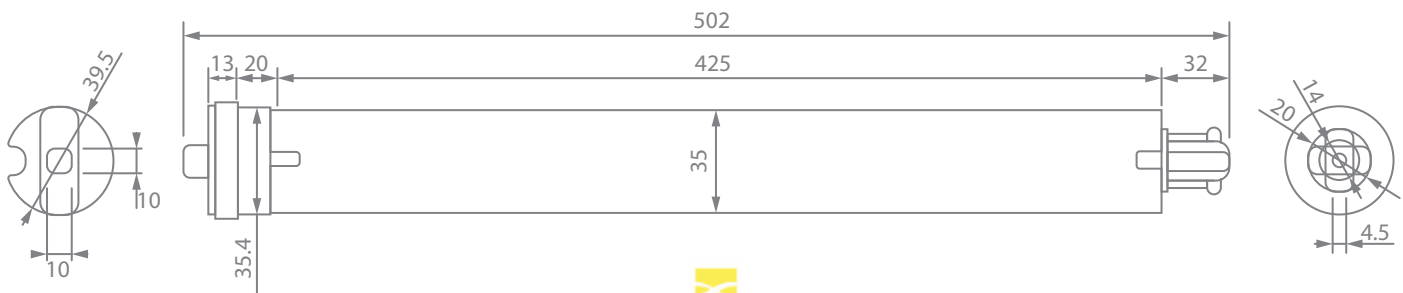

Specifications

Model	Torque	Speed	Diameter	Voltage	Power	Current	Rating
Urbano 3/28	3 N.m	28 rpm	35 mm	230V	98W	0.43A	IP44
Urbano 6/14	6 N.m	14 rpm	35 mm	230V	98W	0.43A	IP44
Urbano 6/28	6 N.m	28 rpm	35 mm	230V	121W	0.53A	IP44
Urbano 10/17	10 N.m	17 rpm	35 mm	230V	121W	0.53A	IP44
Urbano 13/14	13 N.m	14 rpm	35 mm	230V	121W	0.53A	IP44
Urbano 3/33	3 N.m	33 rpm	35 mm	230V	102 W	0.85A	IP44
Urbano 6/17	6 N.m	17 rpm	35 mm	120V	113 W	0.97A	IP44
Urbano 6/33	6 N.m	33 rpm	35 mm	120V	102 W	0.85A	IP44
Urbano 10/21	10 N.m	21 rpm	35 mm	120V	107 W	0.89A	IP44
Urbano 13/15	13 N.m	15 rpm	35 mm	120V	170 W	1.5A	IP44

Applications

• Suitable for tube diameter 47mm or more (internal diameter)

Dimensions

INNOVASIA
CONTRACT

INNOVASIA INC.

3457 RINGSBY CT, UNIT 106 DENVER CO, 80216

PHONE +303.399.3660 | INFO@INNOVASIA.COM | WWW.INNOVASIA.COM