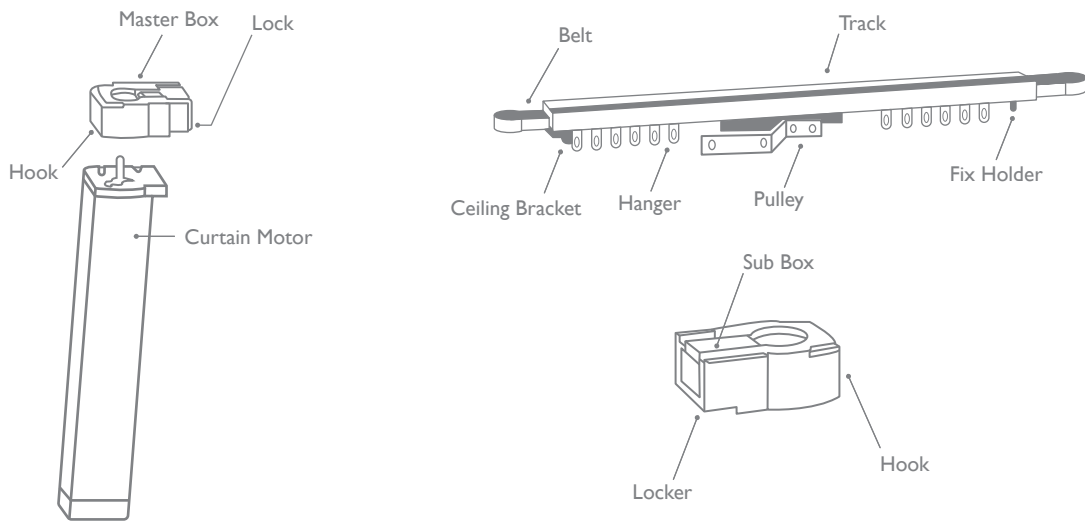

Specifications

Torque	Speed	Diameter	Supply Voltage	Power	Degree of Protection
1.2 N.m	12 cm/s	295x50x50 mm	AC100-240V 50/60 hz	40W	IP20

Track Shape									
Motor Length to Weight Limit Ratio	4 m	75 kg	60 kg	55 kg	48 kg	42 kg	36 kg	38 kg	25 kg
	8 m	65 kg	55 kg	50 kg	42 kg	36 kg	30 kg	25 kg	20 kg
	12 m	60 kg	50 kg	42 kg	35 kg	30 kg	25 kg		

Dimensions

INNOVASIA INC.

3457 RINGSBY CT, UNIT 106 DENVER CO, 80216

PHONE +303.399.3660 | INFO@INNOVASIA.COM | WWW.INNOVASIA.COM