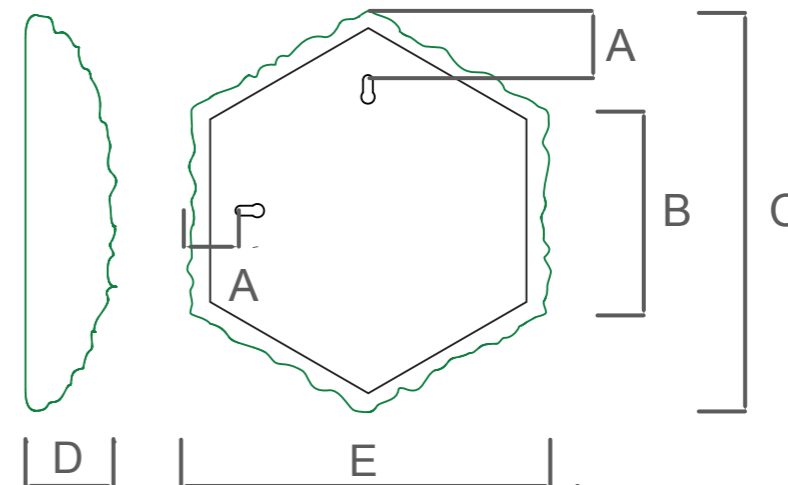

## DIMENSIONS

SQUARE

CIRCLE

SQUIRCLE

	Small (C-XX-30)	Medium (C-XX-45)	Large (C-XX-60)
A	75 mm / 3"	75 mm / 3"	75 mm / 3"
B	150 mm / 5.9"	225 mm / 8.9"	300 mm / 11.8"
C	90 mm / 3.5"	100 mm / 3.9"	110 mm / 4.3"
D	300 mm / 11.8"	450 mm / 17.7"	600 mm / 23.6"

# DIMENSIONS

HEXAGON

	Small (C-HX-30)	Medium (C-HX-45)	Large (C-HX-60)
A	75 mm / 3.0"	75 mm / 3.0"	75 mm / 3.0"
B	150 mm / 3.9"	225 mm / 8.8"	300 mm / 13"
C	300 mm / 11.8"	450 mm / 17.2"	600 mm / 23.6"
D	90 mm / 3.5"	100 mm / 3.9"	110 mm / 4.3"
E	260 mm / 10.2"	390 mm / 15.3"	520 mm / 20.5"

	Small (C-HX-30)	Medium (C-HX-45)	Large (C-HX-60)
F	130 mm / 5.1"	198 mm / 7.8"	263 mm / 10.4"
G	231 mm / 9.1"	343 mm / 13.5"	456 mm / 18.0"
H	266 mm / 10.5"	396 mm / 15.59"	526 mm / 20.7"
I	266 mm / 10.5"	396 mm / 15.59"	526 mm / 20.7"
J	231 mm / 9.1"	343 mm / 13.5"	456 mm / 18.0"
K	130 mm / 5.1"	198 mm / 7.8"	263 mm / 10.4"