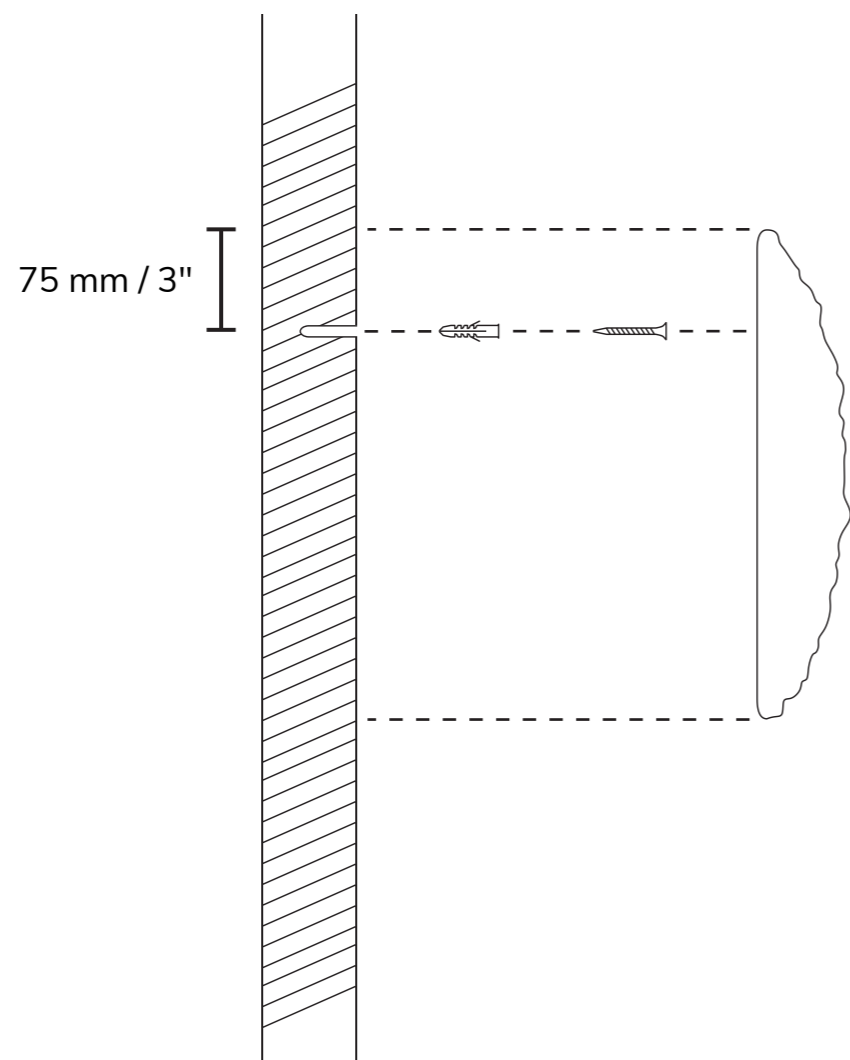

## DIMENSIONS

SQUARE

CIRCLE

SQUIRCLE

	Small (C-XX-30)	Medium (C-XX-45)	Large (C-XX-60)
A	75 mm / 3"	75 mm / 3"	75 mm / 3"
B	150 mm / 5.9"	225 mm / 8.9"	300 mm / 11.8"
C	90 mm / 3.5"	100 mm / 3.9"	110 mm / 4.3"
D	300 mm / 11.8"	450 mm / 17.7"	600 mm / 23.6"

# DIMENSIONS

HEXAGON

	Small (C-HX-30)	Medium (C-HX-45)	Large (C-HX-60)
A	75 mm / 3.0"	75 mm / 3.0"	75 mm / 3.0"
B	150 mm / 3.9"	225 mm / 8.8"	300 mm / 13"
C	300 mm / 11.8"	450 mm / 17.2"	600 mm / 23.6"
D	90 mm / 3.5"	100 mm / 3.9"	110 mm / 4.3"
E	260 mm / 10.2"	390 mm / 15.3"	520 mm / 20.5"

	Small (C-HX-30)	Medium (C-HX-45)	Large (C-HX-60)
F	130 mm / 5.1"	198 mm / 7.8"	263 mm / 10.4"
G	231 mm / 9.1"	343 mm / 13.5"	456 mm / 18.0"
H	266 mm / 10.5"	396 mm / 15.59"	526 mm / 20.7"
I	266 mm / 10.5"	396 mm / 15.59"	526 mm / 20.7"
J	231 mm / 9.1"	343 mm / 13.5"	456 mm / 18.0"
K	130 mm / 5.1"	198 mm / 7.8"	263 mm / 10.4"