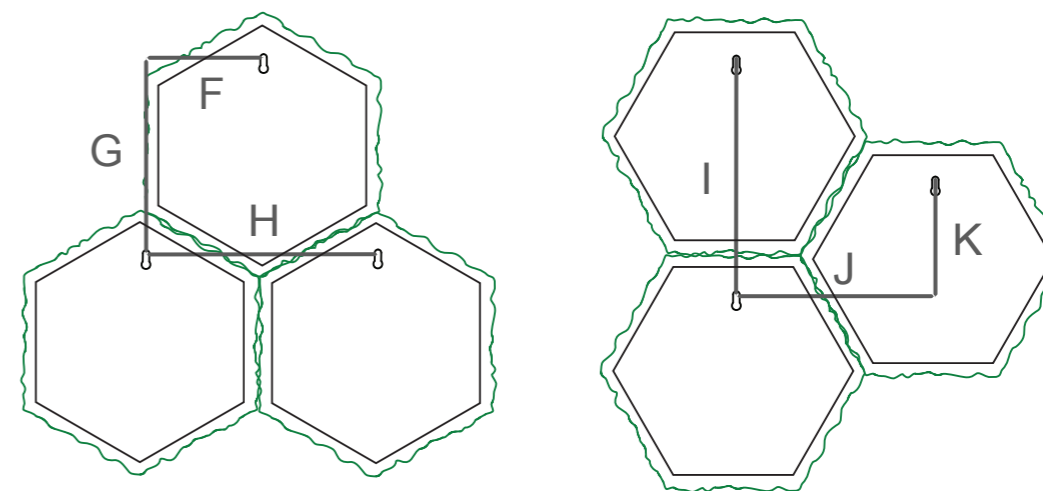

## DIMENSIONS

SQUARE

CIRCLE

SQUIRCLE

	Small (C-XX-30)	Medium (C-XX-45)	Large (C-XX-60)
A	75 mm / 3"	75 mm / 3"	75 mm / 3"
B	150 mm / 5.9"	225 mm / 8.9"	300 mm / 11.8"
C	90 mm / 3.5"	100 mm / 3.9"	110 mm / 4.3"
D	300 mm / 11.8"	450 mm / 17.7"	600 mm / 23.6"

# DIMENSIONS

HEXAGON

	Small (C-HX-30)	Medium (C-HX-45)	Large (C-HX-60)
A	75 mm / 3.0"	75 mm / 3.0"	75 mm / 3.0"
B	150 mm / 3.9"	225 mm / 8.8"	300 mm / 13"
C	300 mm / 11.8"	450 mm / 17.2"	600 mm / 23.6"
D	90 mm / 3.5"	100 mm / 3.9"	110 mm / 4.3"
E	260 mm / 10.2"	390 mm / 15.3"	520 mm / 20.5"

	Small (C-HX-30)	Medium (C-HX-45)	Large (C-HX-60)
F	130 mm / 5.1"	198 mm / 7.8"	263 mm / 10.4"
G	231 mm / 9.1"	343 mm / 13.5"	456 mm / 18.0"
H	266 mm / 10.5"	396 mm / 15.59"	526 mm / 20.7"
I	266 mm / 10.5"	396 mm / 15.59"	526 mm / 20.7"
J	231 mm / 9.1"	343 mm / 13.5"	456 mm / 18.0"
K	130 mm / 5.1"	198 mm / 7.8"	263 mm / 10.4"