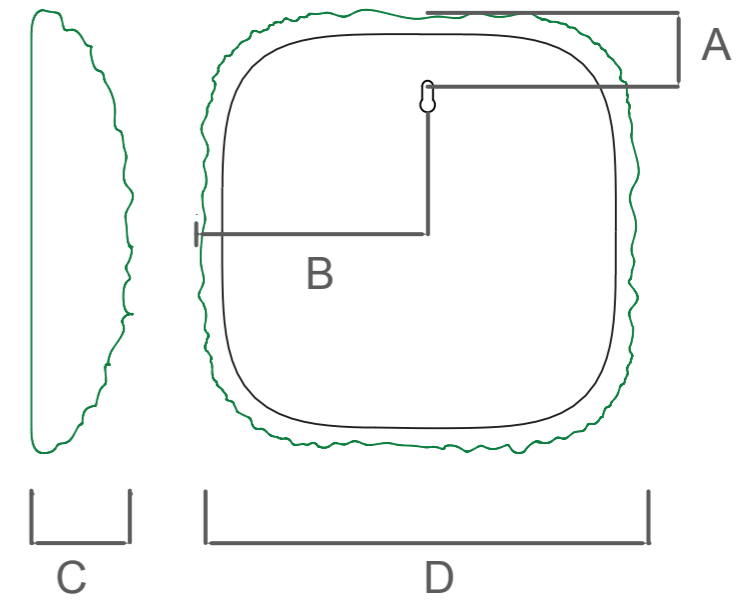

## DIMENSIONS

SQUARE

CIRCLE

SQUIRCLE

	Small (C-XX-30)	Medium (C-XX-45)	Large (C-XX-60)
A	75 mm / 3"	75 mm / 3"	75 mm / 3"
B	150 mm / 5.9"	225 mm / 8.9"	300 mm / 11.8"
C	90 mm / 3.5"	100 mm / 3.9"	110 mm / 4.3"
D	300 mm / 11.8"	450 mm / 17.7"	600 mm / 23.6"

# DIMENSIONS

HEXAGON

	Small (C-HX-30)	Medium (C-HX-45)	Large (C-HX-60)
A	75 mm / 3.0"	75 mm / 3.0"	75 mm / 3.0"
B	150 mm / 3.9"	225 mm / 8.8"	300 mm / 13"
C	300 mm / 11.8"	450 mm / 17.2"	600 mm / 23.6"
D	90 mm / 3.5"	100 mm / 3.9"	110 mm / 4.3"
E	260 mm / 10.2"	390 mm / 15.3"	520 mm / 20.5"

	Small (C-HX-30)	Medium (C-HX-45)	Large (C-HX-60)
F	130 mm / 5.1"	198 mm / 7.8"	263 mm / 10.4"
G	231 mm / 9.1"	343 mm / 13.5"	456 mm / 18.0"
H	266 mm / 10.5"	396 mm / 15.59"	526 mm / 20.7"
I	266 mm / 10.5"	396 mm / 15.59"	526 mm / 20.7"
J	231 mm / 9.1"	343 mm / 13.5"	456 mm / 18.0"
K	130 mm / 5.1"	198 mm / 7.8"	263 mm / 10.4"