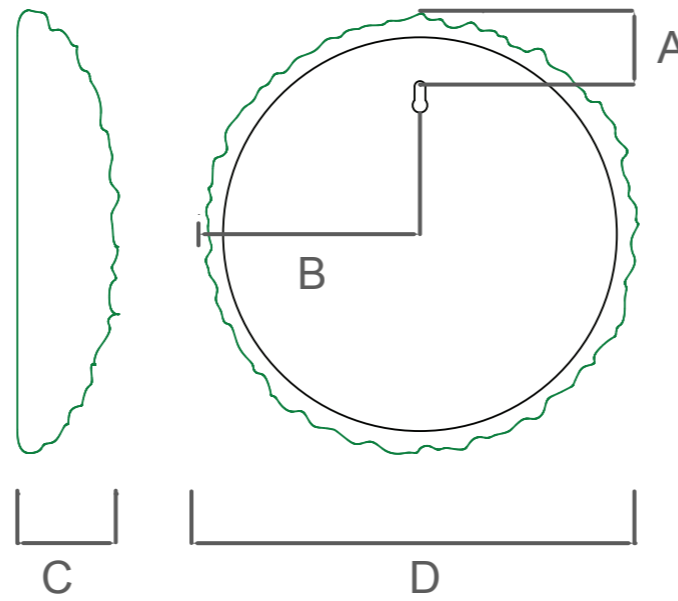

## DIMENSIONS

SQUARE

CIRCLE

SQUIRCLE

	Small (C-XX-30)	Medium (C-XX-45)	Large (C-XX-60)
A	75 mm / 3"	75 mm / 3"	75 mm / 3"
B	150 mm / 5.9"	225 mm / 8.9"	300 mm / 11.8"
C	90 mm / 3.5"	100 mm / 3.9"	110 mm / 4.3"
D	300 mm / 11.8"	450 mm / 17.7"	600 mm / 23.6"

# DIMENSIONS

HEXAGON

	Small (C-HX-30)	Medium (C-HX-45)	Large (C-HX-60)
A	75 mm / 3.0"	75 mm / 3.0"	75 mm / 3.0"
B	150 mm / 3.9"	225 mm / 8.8"	300 mm / 13"
C	300 mm / 11.8"	450 mm / 17.2"	600 mm / 23.6"
D	90 mm / 3.5"	100 mm / 3.9"	110 mm / 4.3"
E	260 mm / 10.2"	390 mm / 15.3"	520 mm / 20.5"

	Small (C-HX-30)	Medium (C-HX-45)	Large (C-HX-60)
F	130 mm / 5.1"	198 mm / 7.8"	263 mm / 10.4"
G	231 mm / 9.1"	343 mm / 13.5"	456 mm / 18.0"
H	266 mm / 10.5"	396 mm / 15.59"	526 mm / 20.7"
I	266 mm / 10.5"	396 mm / 15.59"	526 mm / 20.7"
J	231 mm / 9.1"	343 mm / 13.5"	456 mm / 18.0"
K	130 mm / 5.1"	198 mm / 7.8"	263 mm / 10.4"