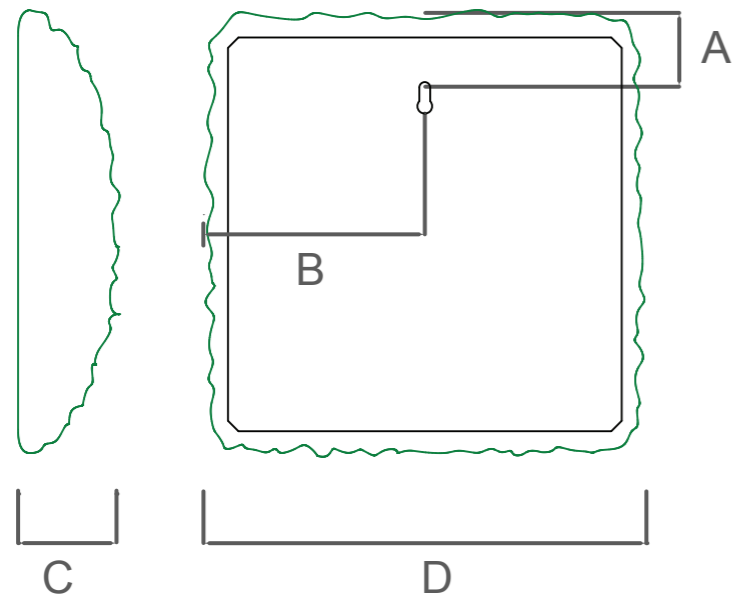

## DIMENSIONS

SQUARE

CIRCLE

SQUIRCLE

	Small (C-XX-30)	Medium (C-XX-45)	Large (C-XX-60)
A	75 mm / 3"	75 mm / 3"	75 mm / 3"
B	150 mm / 5.9"	225 mm / 8.9"	300 mm / 11.8"
C	90 mm / 3.5"	100 mm / 3.9"	110 mm / 4.3"
D	300 mm / 11.8"	450 mm / 17.7"	600 mm / 23.6"

# DIMENSIONS

HEXAGON

	Small (C-HX-30)	Medium (C-HX-45)	Large (C-HX-60)
A	75 mm / 3.0"	75 mm / 3.0"	75 mm / 3.0"
B	150 mm / 3.9"	225 mm / 8.8"	300 mm / 13"
C	300 mm / 11.8"	450 mm / 17.2"	600 mm / 23.6"
D	90 mm / 3.5"	100 mm / 3.9"	110 mm / 4.3"
E	260 mm / 10.2"	390 mm / 15.3"	520 mm / 20.5"

	Small (C-HX-30)	Medium (C-HX-45)	Large (C-HX-60)
F	130 mm / 5.1"	198 mm / 7.8"	263 mm / 10.4"
G	231 mm / 9.1"	343 mm / 13.5"	456 mm / 18.0"
H	266 mm / 10.5"	396 mm / 15.59"	526 mm / 20.7"
I	266 mm / 10.5"	396 mm / 15.59"	526 mm / 20.7"
J	231 mm / 9.1"	343 mm / 13.5"	456 mm / 18.0"
K	130 mm / 5.1"	198 mm / 7.8"	263 mm / 10.4"