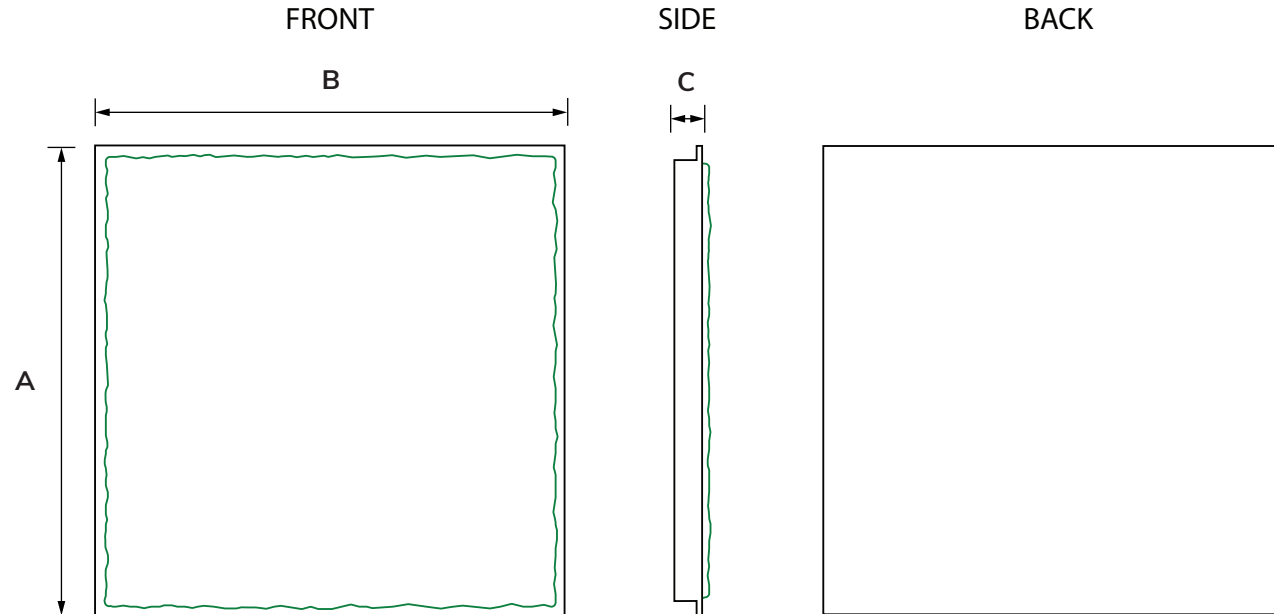

INNOVASIA
ACOUSTICS

INSTALLATION GUIDE

PRODUCT: CEILING

DIMENSIONS

CL-RM-593x593

For 600x600 mm grids
(Common in Sweden)

A	593 mm / 23.3"
B	593 mm / 23.3"
C	30 mm / 1.2"

CL-RM-603x603

For 2x2 ft grid
(Common in the US)

A	603 mm / 23.7"
B	603 mm / 23.7"
C	30 mm / 1.2"

CL-RM-620x620

For 625x625 mm grids
(Common in Germany)

A	620 mm / 24.4"
B	620 mm / 24.4"
C	30 mm / 1.2"