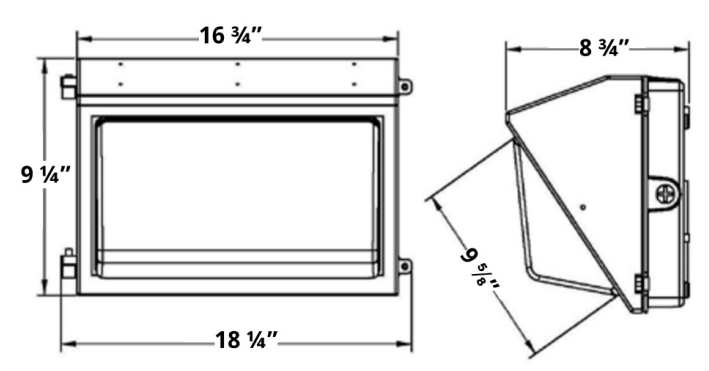

## 135W LED WALL PACK FIXTURE

**MODEL: WP135WH-5K**