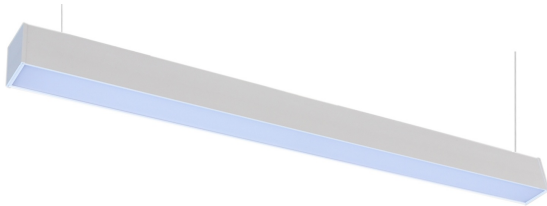

LED PRO'S™

4FT 40W ARCHITECTURAL LINEAR FIXTURE

MODEL: LN4FTNAR4K

FEATURES

- Suspended or surface mount
- Mount individual or continuous

APPLICATIONS

- Indoor
- Office / conference rooms
- Retail
- Corridors

Specifications

- Voltage: 120-277AC
- Wattage: 40W
- CRI: >80
- Efficiency: 100 Lumens/Watt
- Lumens: 4,569
- Color Temp: 4000K
- Housing: Aluminum
- Finish: White
- Certifications: UL Listed
- Life: 50000 hours
- Warranty: 5 Years