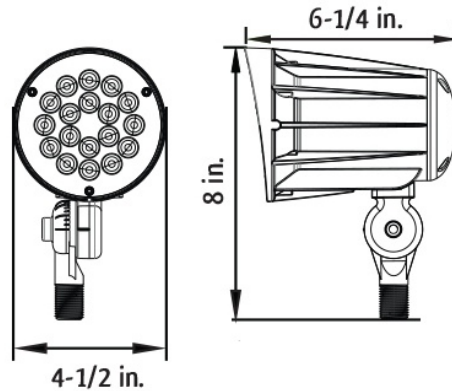

LED PRO'S™

42W LED LANDSCAPE FLOOD

MODEL: LDSCPFLD423K

FEATURES

- Reliable Philips LED's
- Highly efficient LED driver
- Superior optical design for even light distribution
- U.L. Wet Location
- 5 Year Warranty

Specifications

- Voltage: 120-277AC
- Wattage: 42W
- Lumens: 4,200
- Color Temp: 3000K
- Housing: Aluminium
- Lens: Polycarbonate
- Mounting: 1/2" Knuckle
- Beam Angle: 60 Degrees
- LED Manufacture: CREE
- Lifespan: 50,000 Hours
- Compliance Listing: UL1598,UL8750