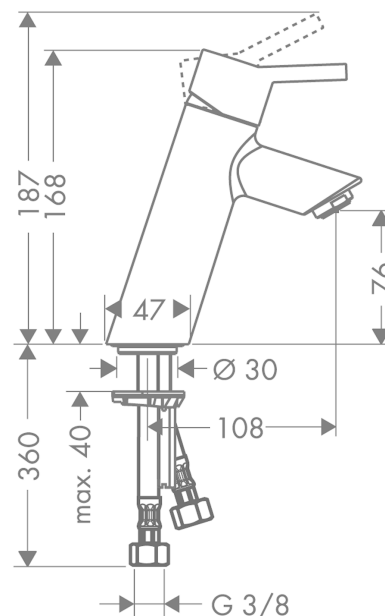

Talis

Single lever basin mixer without waste set

Surfaces: **chrome** Art. no. : **32041000**

Description

product features

- ComfortZone 80 provides space for greater freedom of movement
- spout 108 mm long
- normal spray
- flow rate 5 l/min at 3 bar
- operating pressure: min. 1 bar / max. 10 bar
- deck mounted
- ceramic cartridge
- maximum temperature can be adjusted on installation
- without waste set
- QuickClean system for easy limescale removal
- Please specify when ordering if required for low pressure.
- WRAS 1401304
- Kiwa UK 1401700

Article Details

Price excl. VAT

£ 144.17

Technology

Design awards

Certificates

Product image

Scale drawing

Talis

Single lever basin mixer without waste set

Surfaces: **chrome** Art. no. : **32041000**

Flowchart